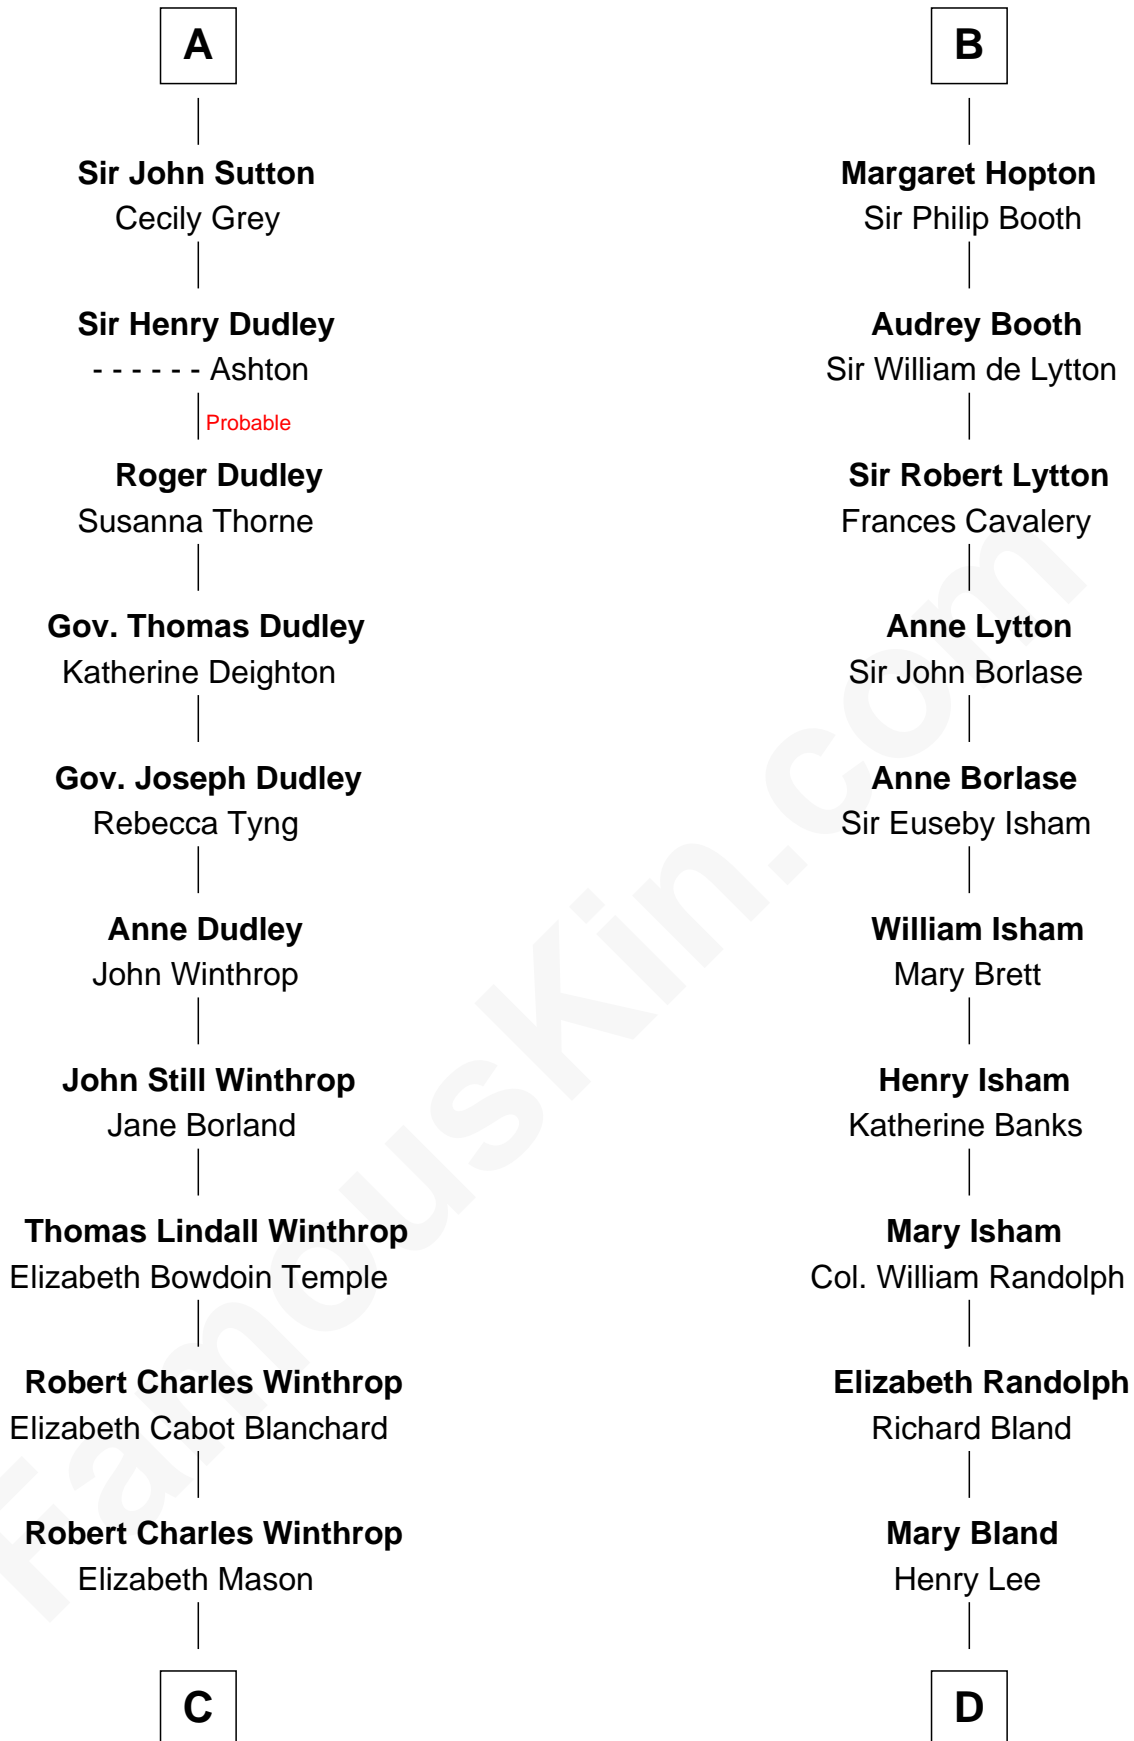

FamousKin.com Relationship Chart of

John Kerry

68th U.S. Secretary of State

19th cousin of

General Robert E. Lee

Confederate Army - U.S. Civil War

Roger la Zouche

Margaret - - - - -

Eudo la Zouche
Milicent de Cantilupe

Eve la Zouche
Sir Maurice de Berkeley

Thomas de Berkeley
Katherine de Clyvedon

Sir John Berkeley
Elizabeth Betteshorne

Elizabeth Berkeley
Sir John Sutton

Sir Edmund Sutton
Joyce Tiptoft

Sir Edward Sutton
Cecily Willoughby

A

Eudo la Zouche
Milicent de Cantilupe

Sir William la Zouche
Maud Lovel

Milicent la Zouche
Sir William Deincourt

Margaret Deincourt
Sir Robert de Tibetot

Elizabeth de Tibetot
Sir Philip le Despencer

Margery Despencer
Sir Roger Wentworth

Margaret Wentworth
Sir William Hopton

B

C

Margaret Tyndal Winthrop

James Grant Forbes

Rosemary Isabel Forbes

Richard John Kerry