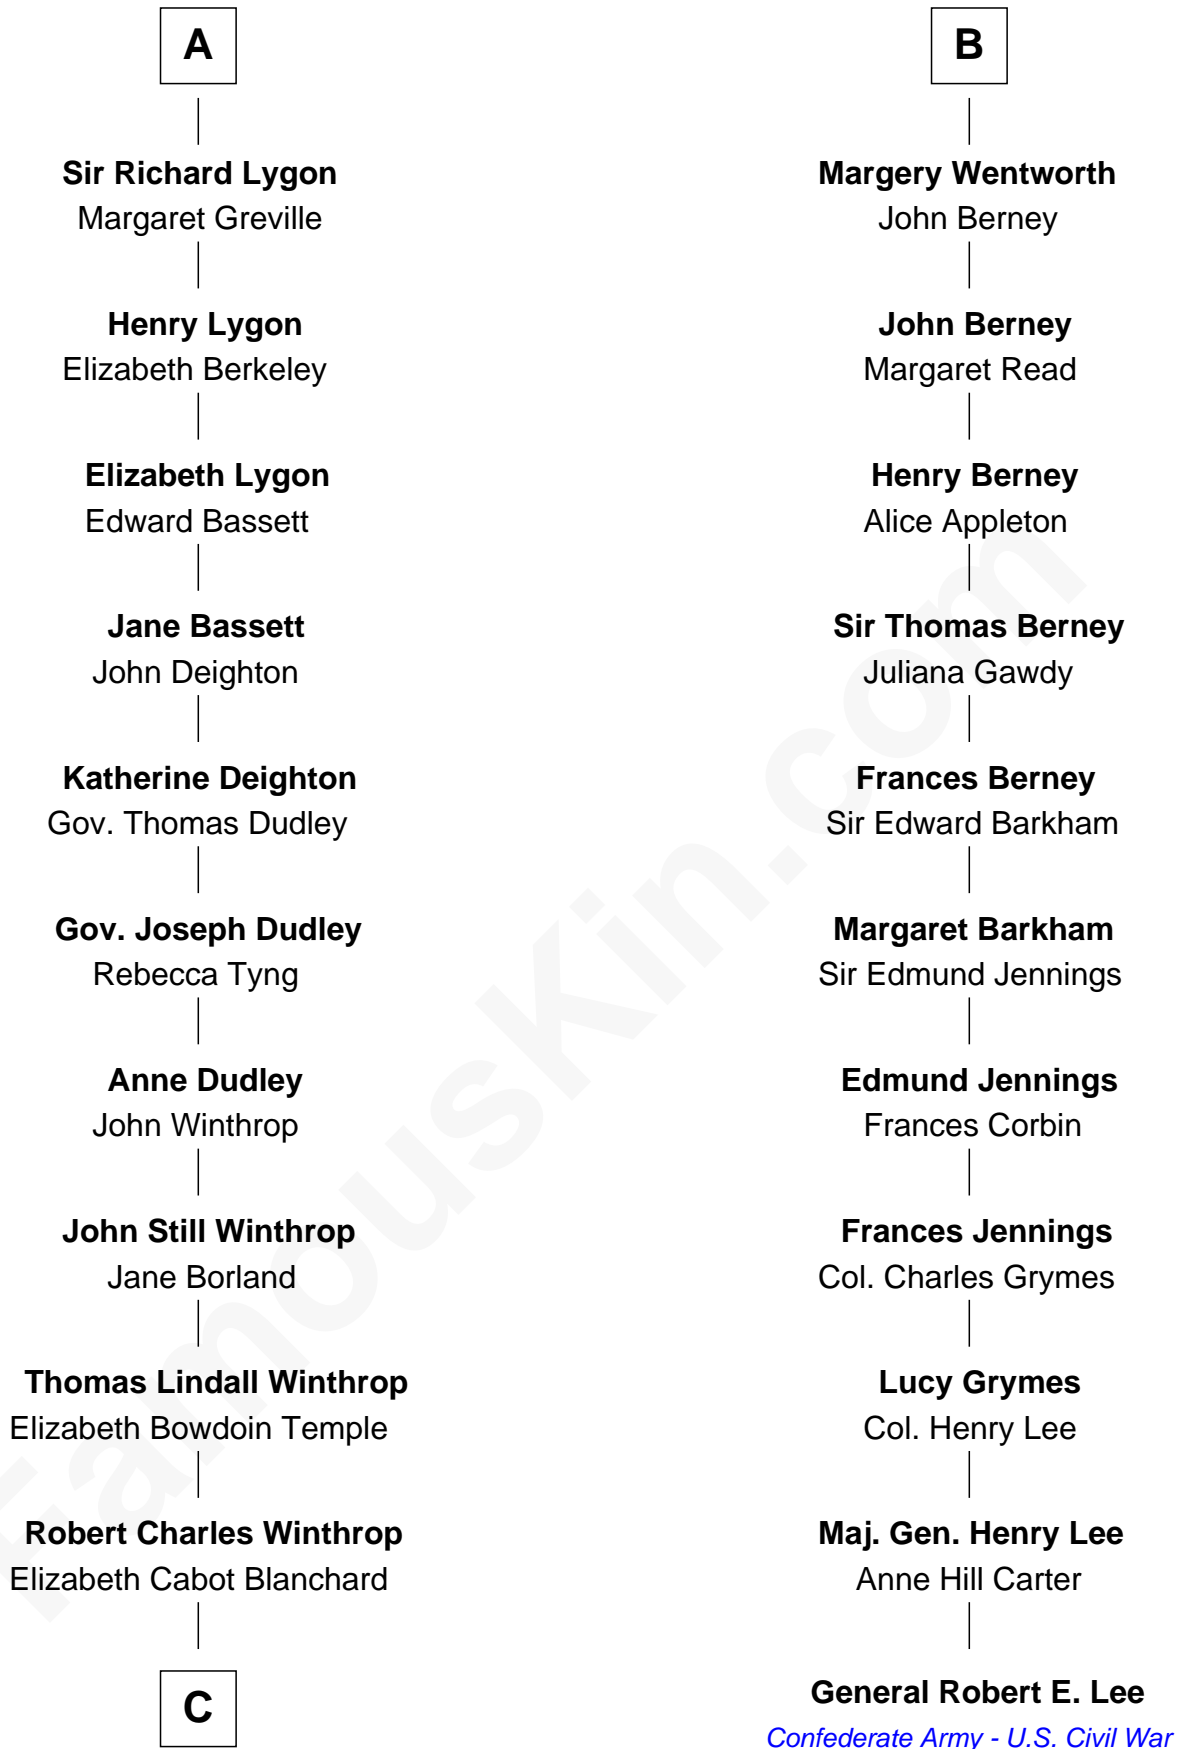

## Relationship Chart of

### John Kerry

68th U.S. Secretary of State

17th cousin 3 times removed of

### General Robert E. Lee

Confederate Army - U.S. Civil War

**C**

Robert Charles Winthrop

Elizabeth Mason

Margaret Tyndal Winthrop

James Grant Forbes

Rosemary Isabel Forbes