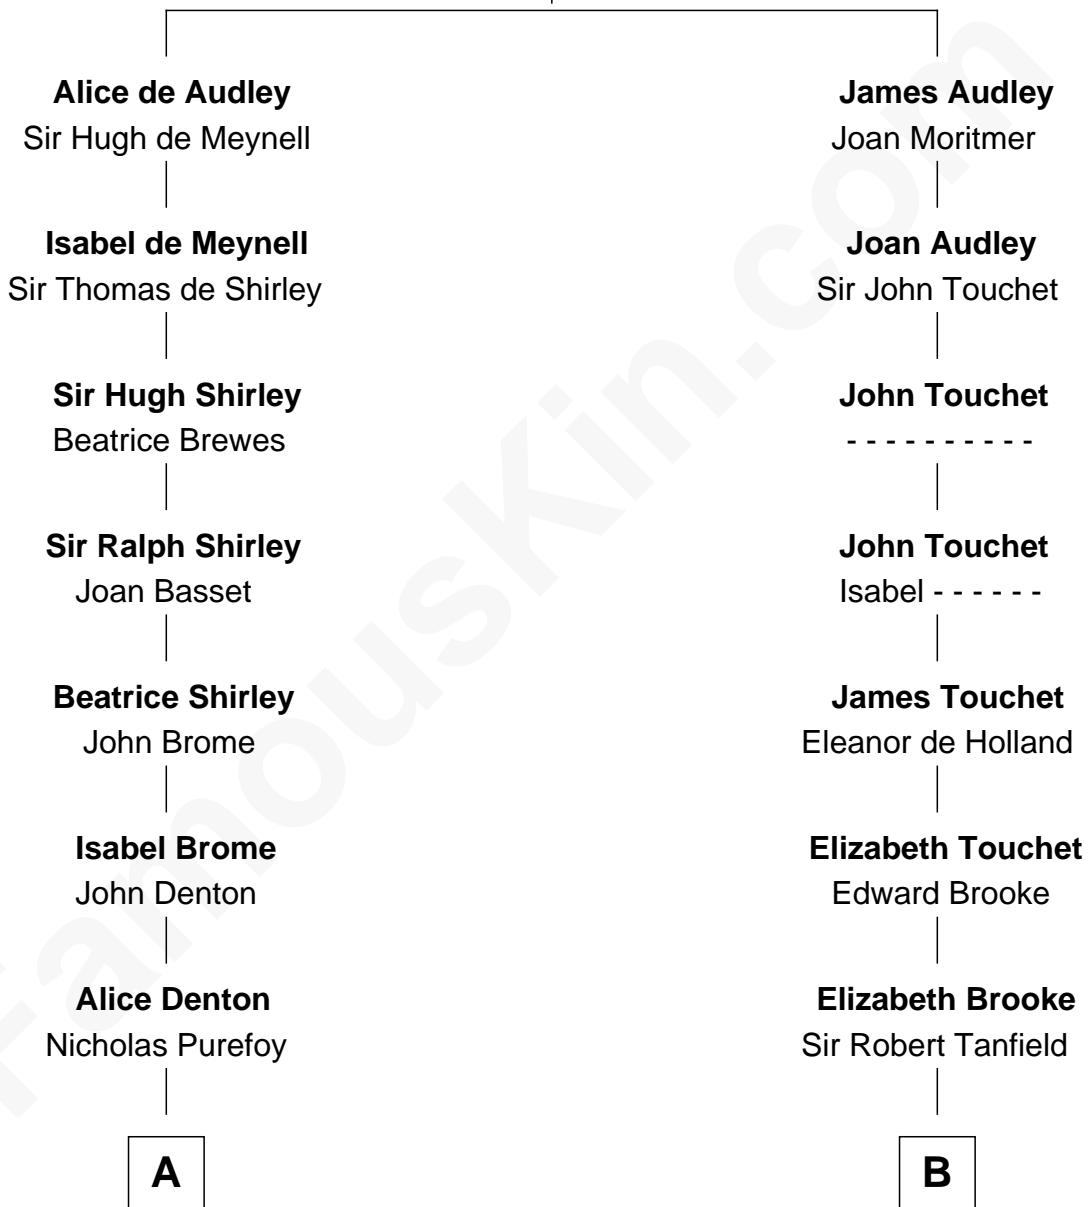

FamousKin.com Relationship Chart of

John Kerry

68th U.S. Secretary of State

19th cousin of

General Robert E. Lee

Confederate Army - U.S. Civil War

Sir Nicholas Audley

Joan Martin

C

Margaret Tyndal Winthrop

James Grant Forbes

Rosemary Isabel Forbes

Richard John Kerry

John Kerry

68th U.S. Secretary of State

D