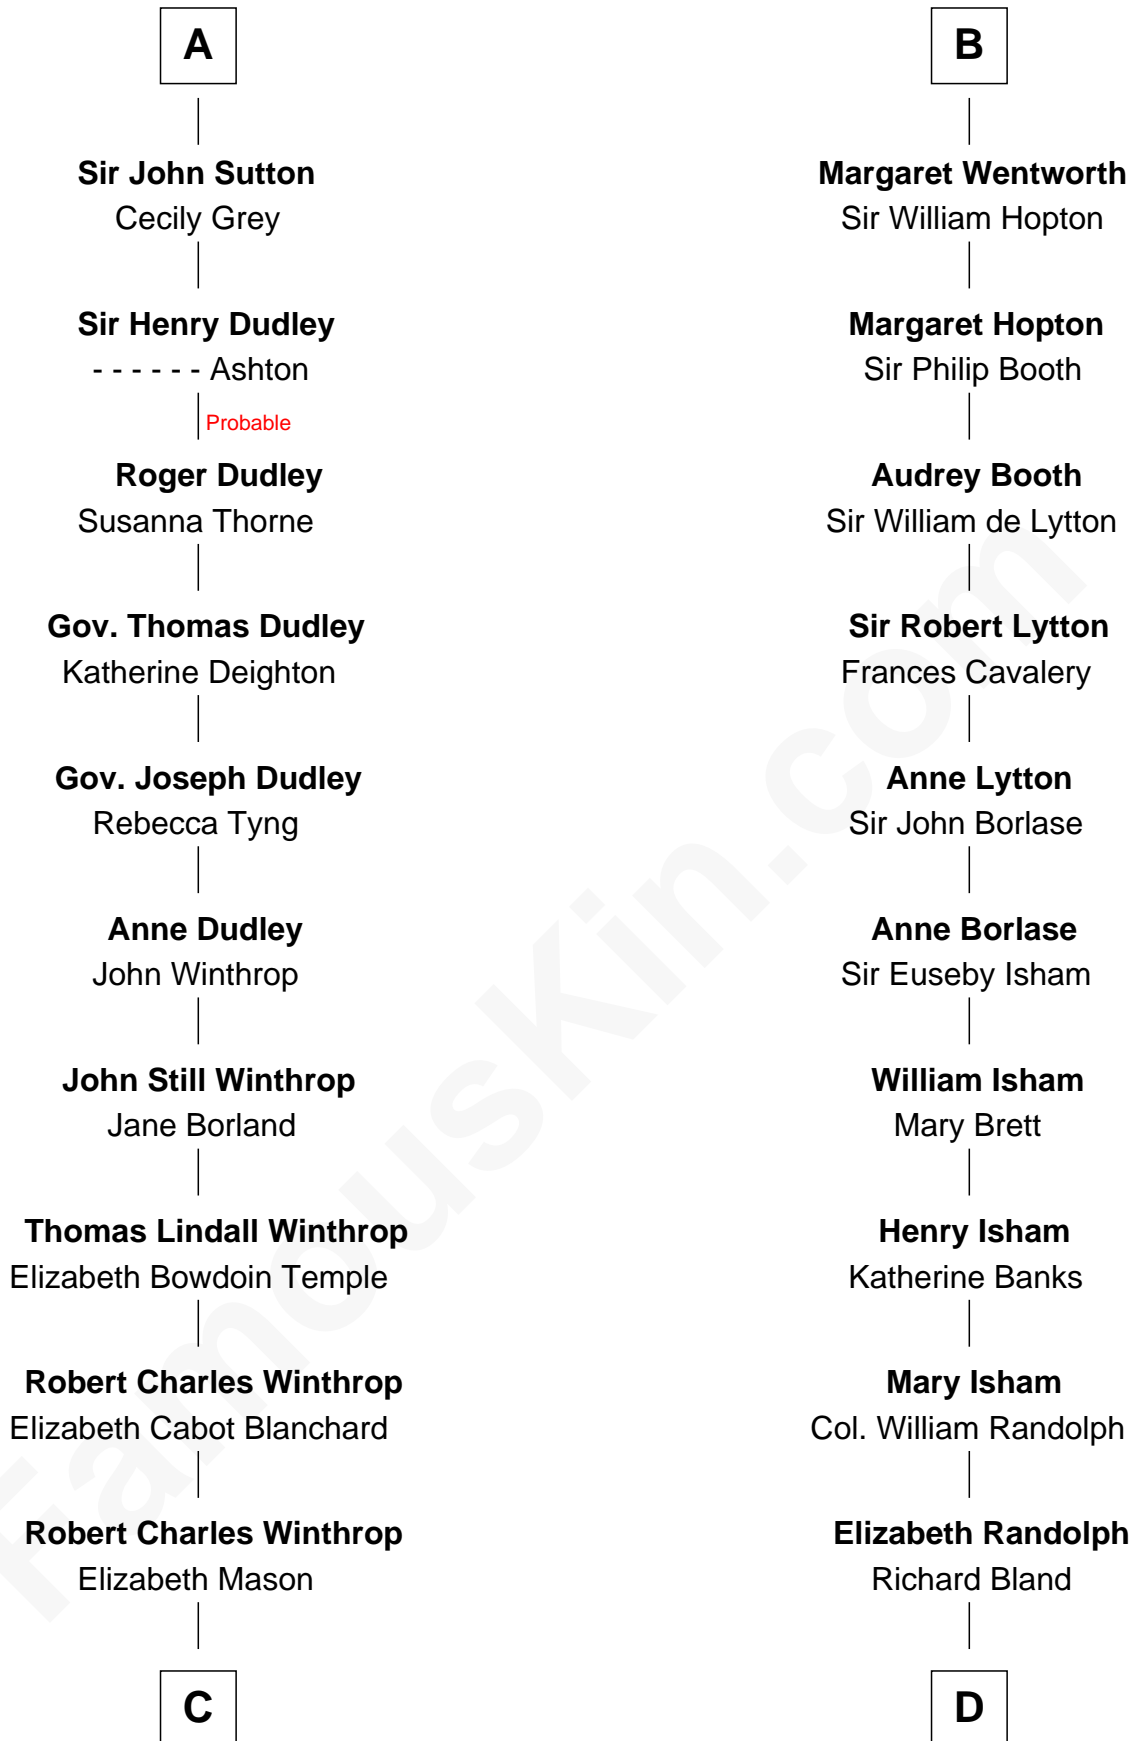

FamousKin.com

Relationship Chart of

John Kerry

68th U.S. Secretary of State

19th cousin 1 time removed of

General Robert E. Lee

Confederate Army - U.S. Civil War

C

Margaret Tyndal Winthrop

James Grant Forbes

Rosemary Isabel Forbes

Richard John Kerry

John Kerry

68th U.S. Secretary of State

D

Mary Bland