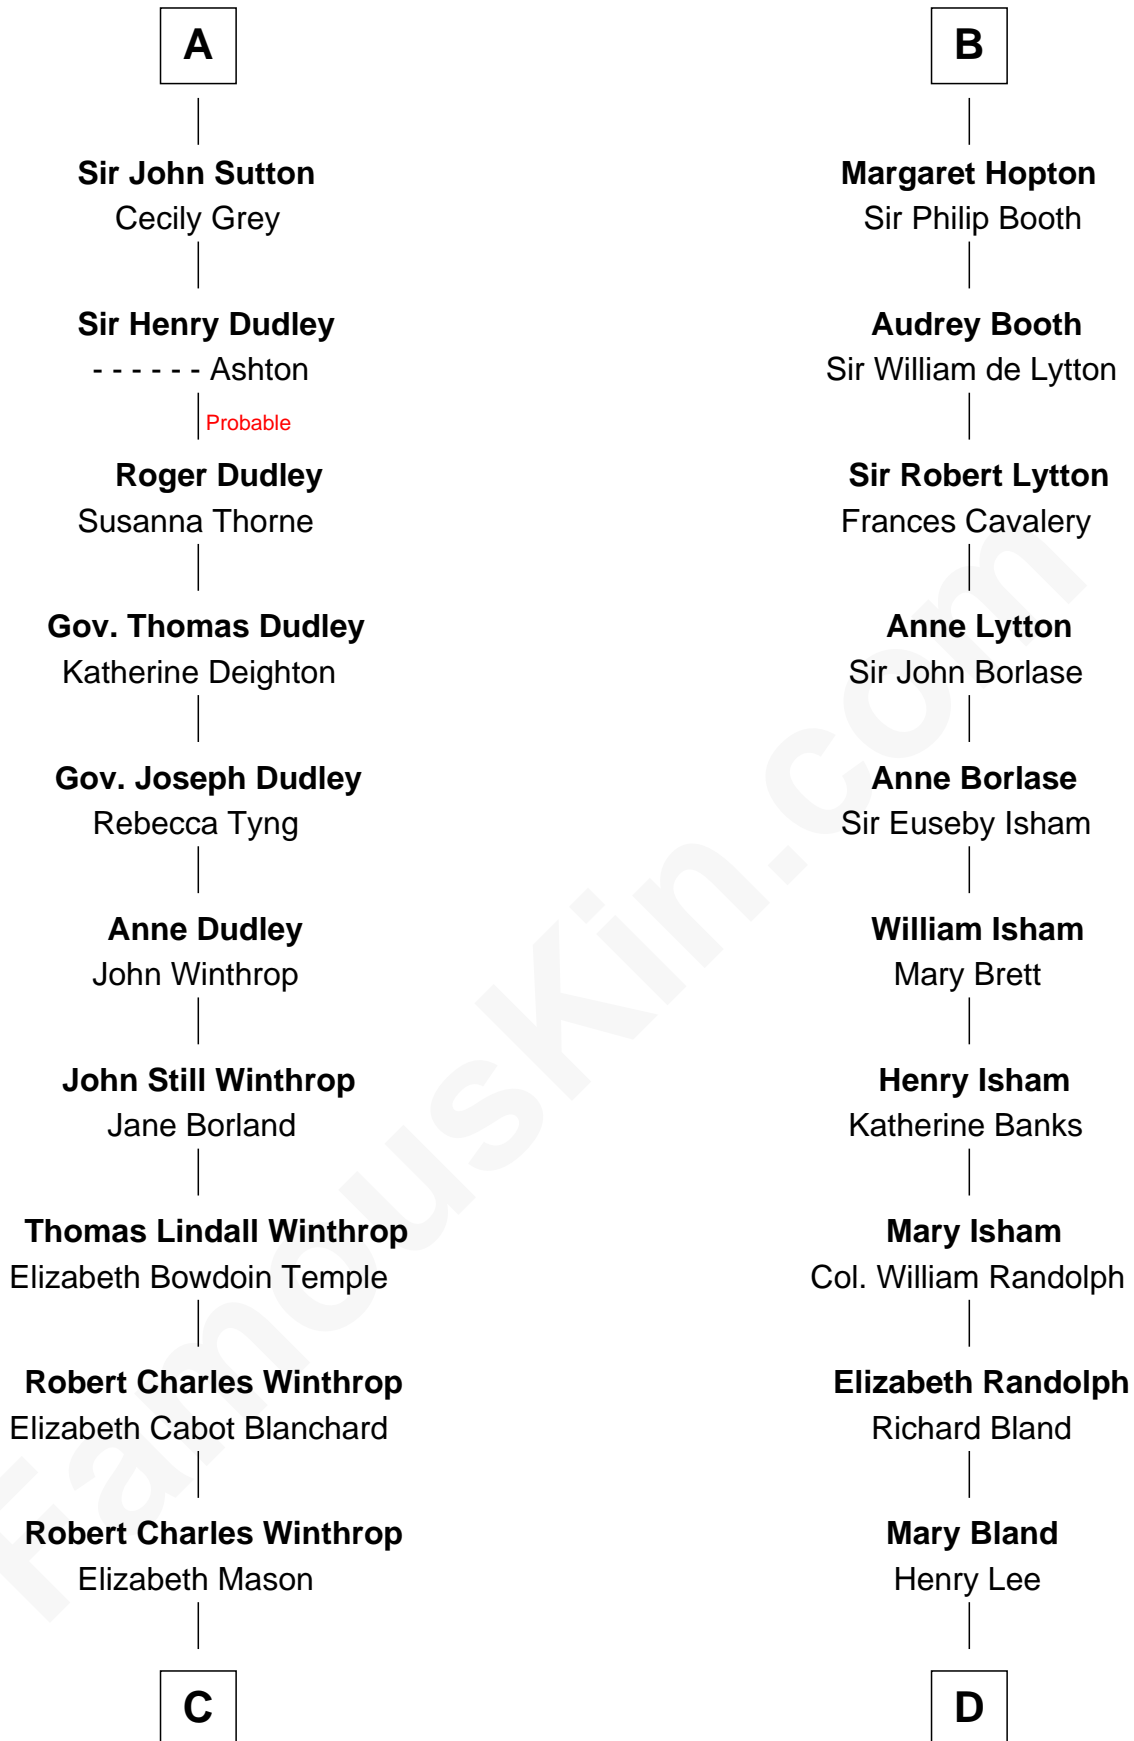

FamousKin.com Relationship Chart of

John Kerry

68th U.S. Secretary of State

19th cousin of

General Robert E. Lee

Confederate Army - U.S. Civil War

Sir William de Cantilupe

Eve de Braiose

C

Margaret Tyndal Winthrop

James Grant Forbes

Rosemary Isabel Forbes

Richard John Kerry

John Kerry

68th U.S. Secretary of State

D