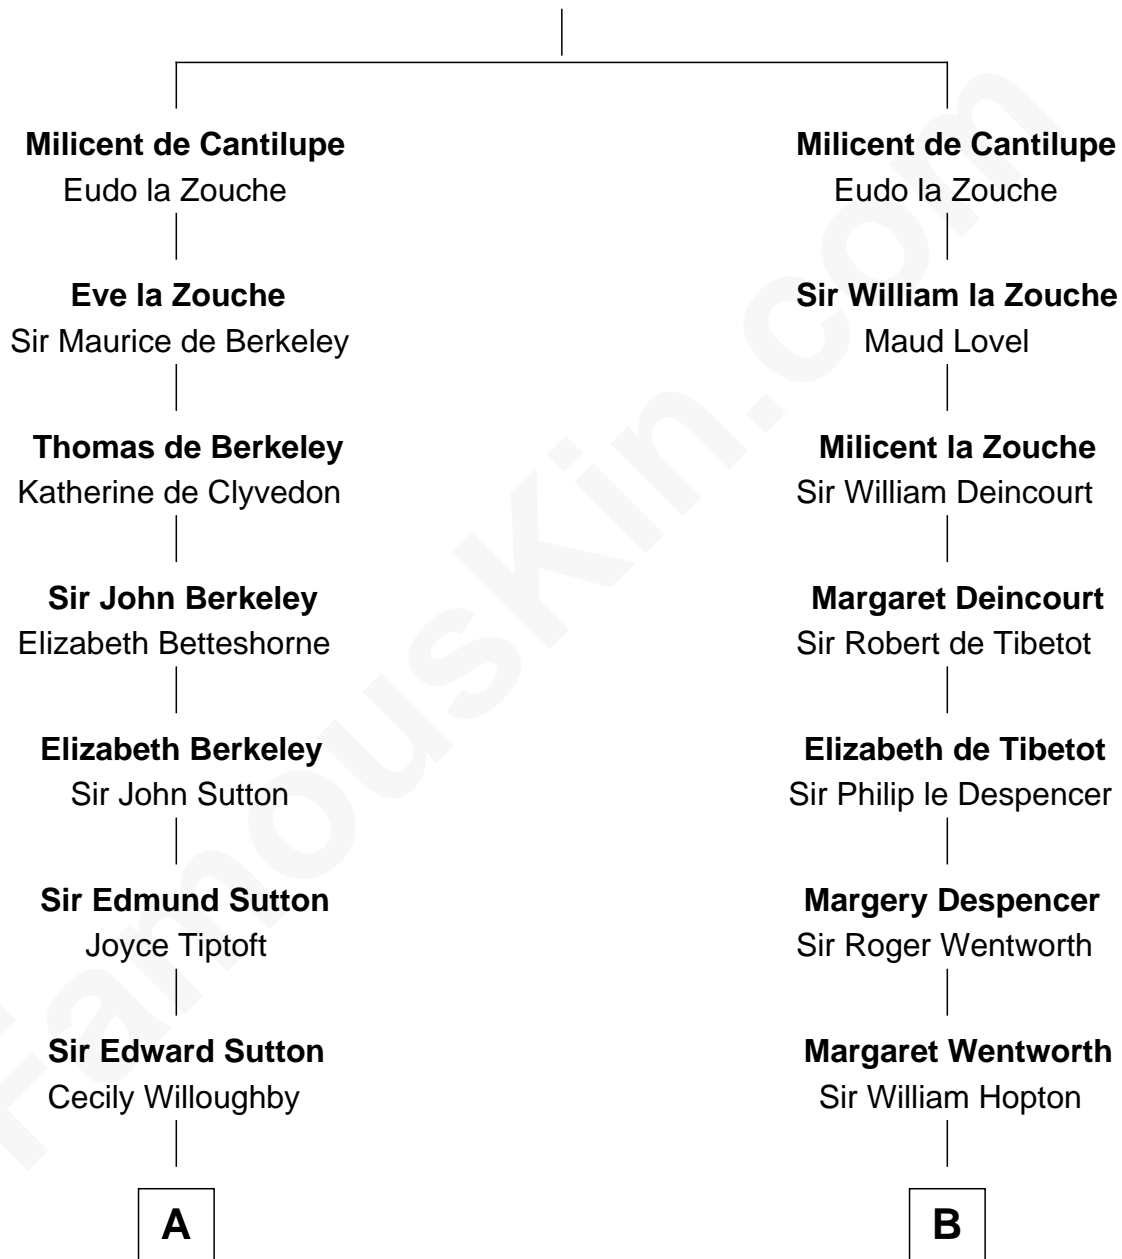

FamousKin.com Relationship Chart of

John Kerry

68th U.S. Secretary of State

19th cousin of

General Robert E. Lee

Confederate Army - U.S. Civil War

Sir William de Cantilupe

Eve de Braiose

C

Margaret Tyndal Winthrop

James Grant Forbes

Rosemary Isabel Forbes

Richard John Kerry

John Kerry

68th U.S. Secretary of State

D