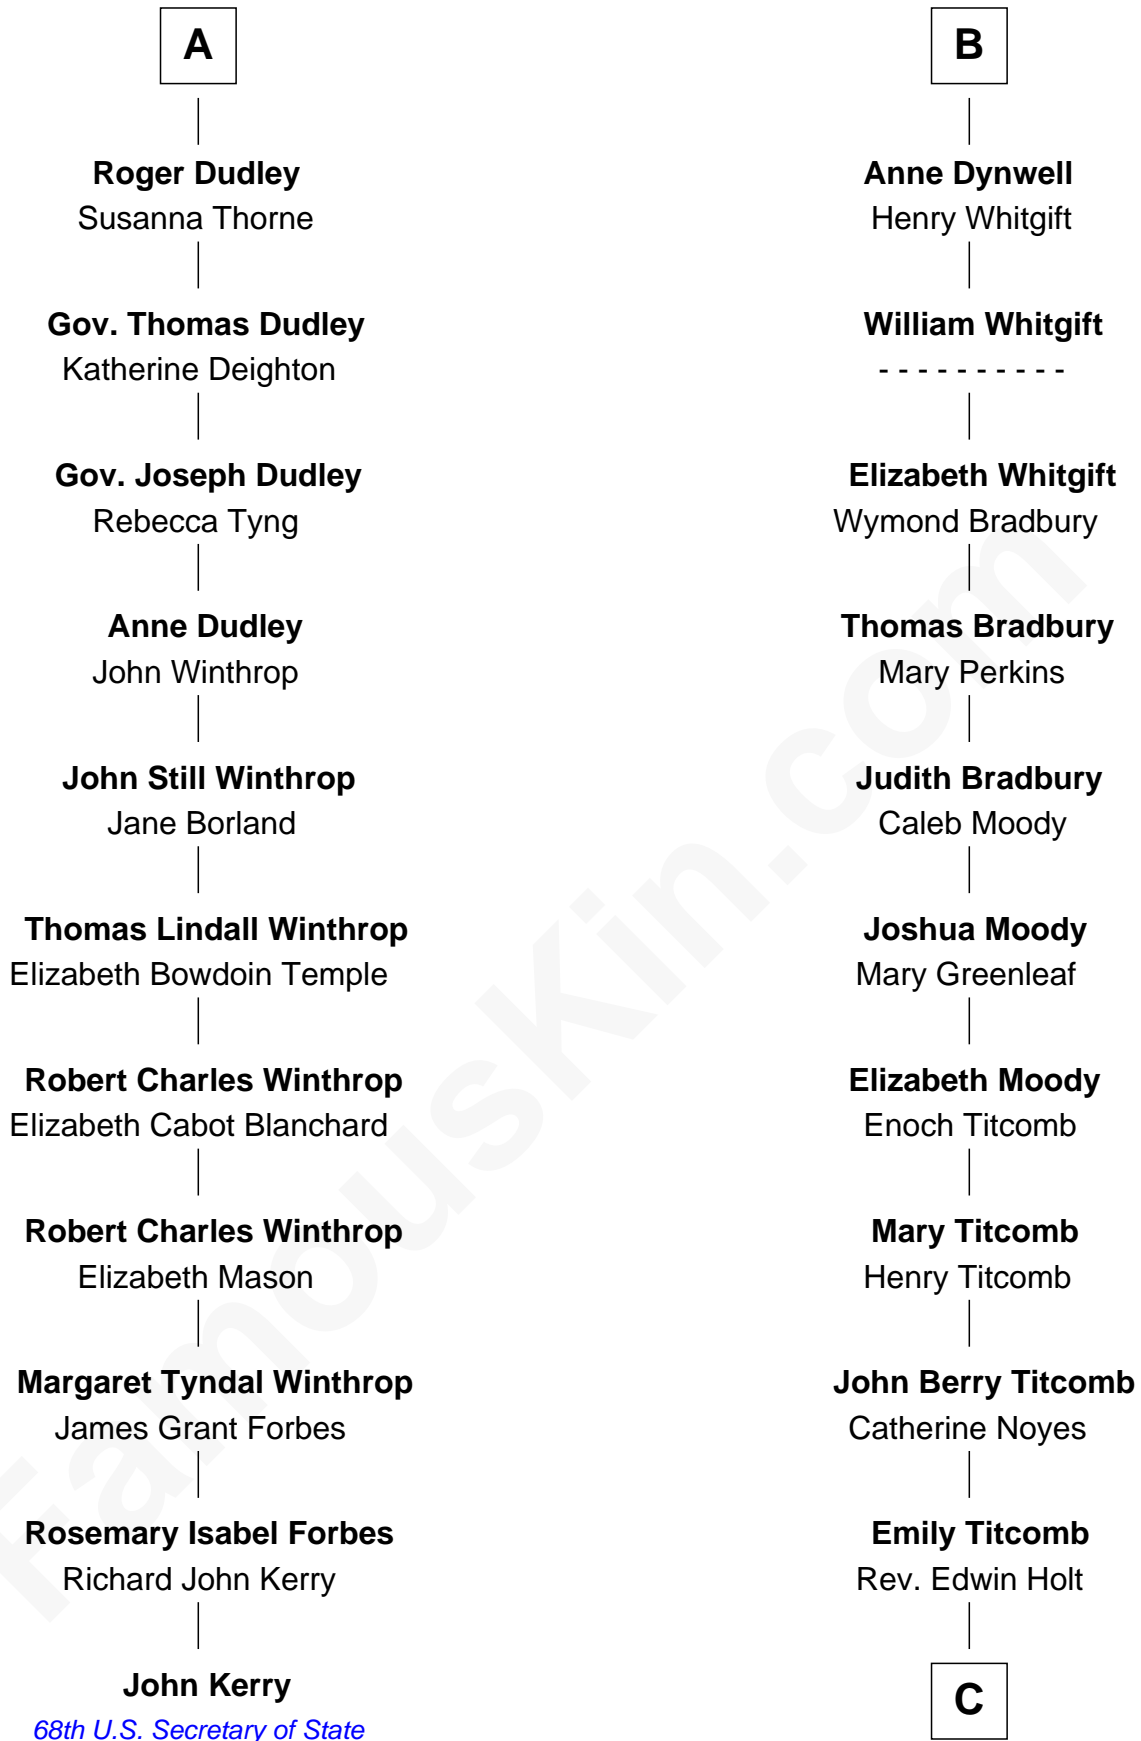

# FamousKin.com Relationship Chart of

**John Kerry**

*68th U.S. Secretary of State*

17th cousin 4 times removed of

**Linda Hamilton**

*TV and Movie Actress*

**Sir Henry de Percy**

Idoine de Clifford

**C**

—  
**Stephen P. Holt**  
Aurelia Morgan Grimes

—  
**Taylor Holt**  
Frances Kyle

—  
**Dr. Richard Huckstep Holt**  
Mildred Alberta Derby

—  
**Barbara Kyle Holt**  
Dr. Carroll Stanford Hamilton

—  
**Linda Hamilton**  
*TV and Movie Actress*