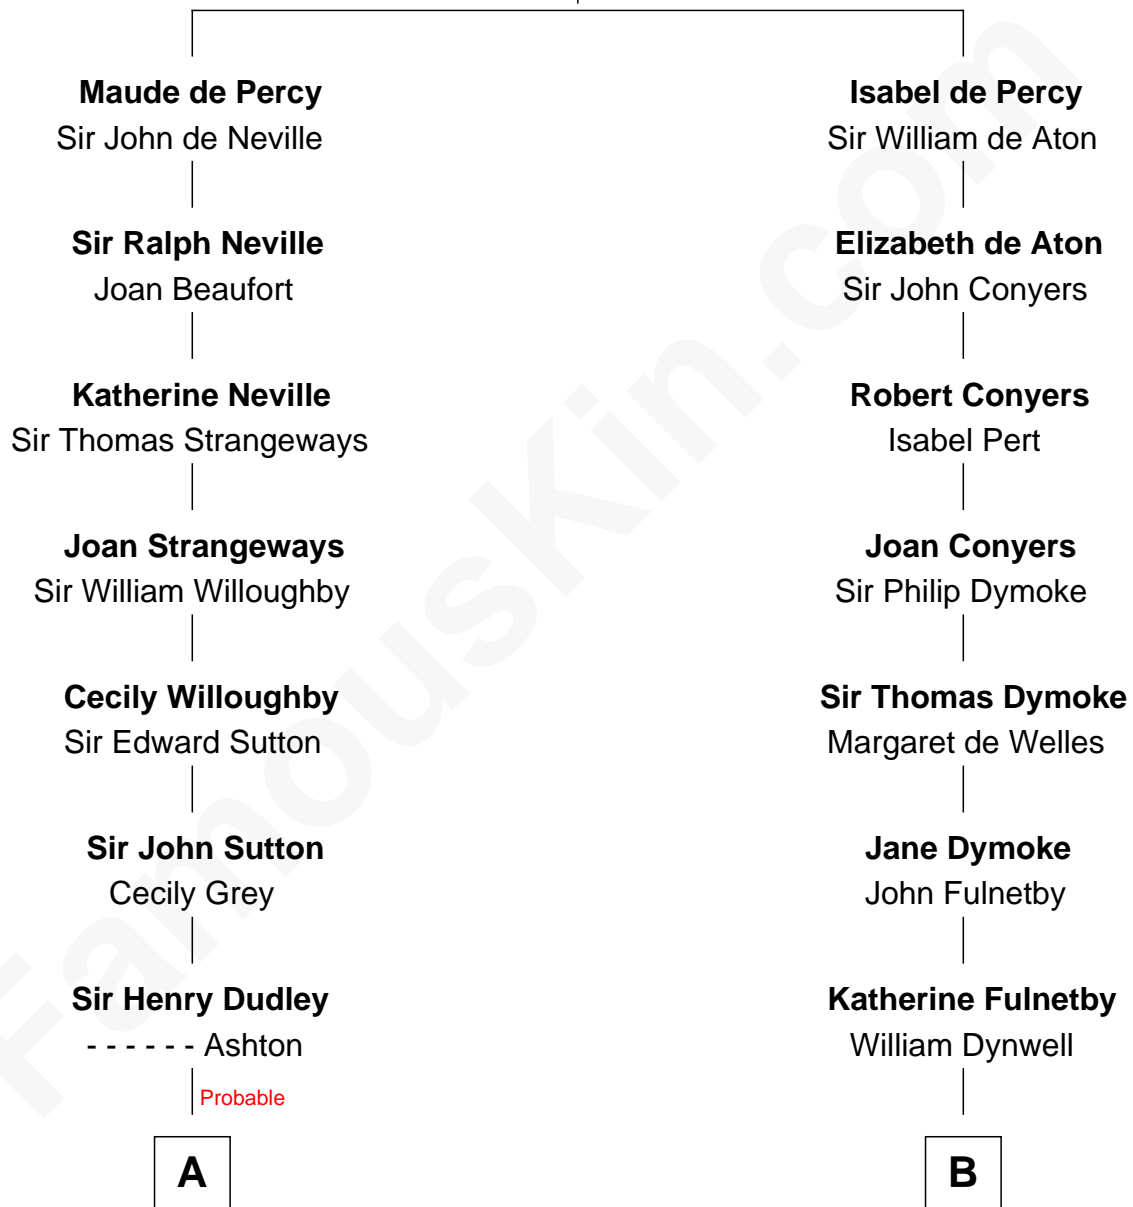

# FamousKin.com Relationship Chart of

**John Kerry**

*68th U.S. Secretary of State*

17th cousin 4 times removed of

**Linda Hamilton**

*TV and Movie Actress*

**Sir Henry de Percy**

Idoine de Clifford

**C**

—  
**Stephen P. Holt**  
Aurelia Morgan Grimes

—  
**Taylor Holt**  
Frances Kyle

—  
**Dr. Richard Huckstep Holt**  
Mildred Alberta Derby

—  
**Barbara Kyle Holt**  
Dr. Carroll Stanford Hamilton