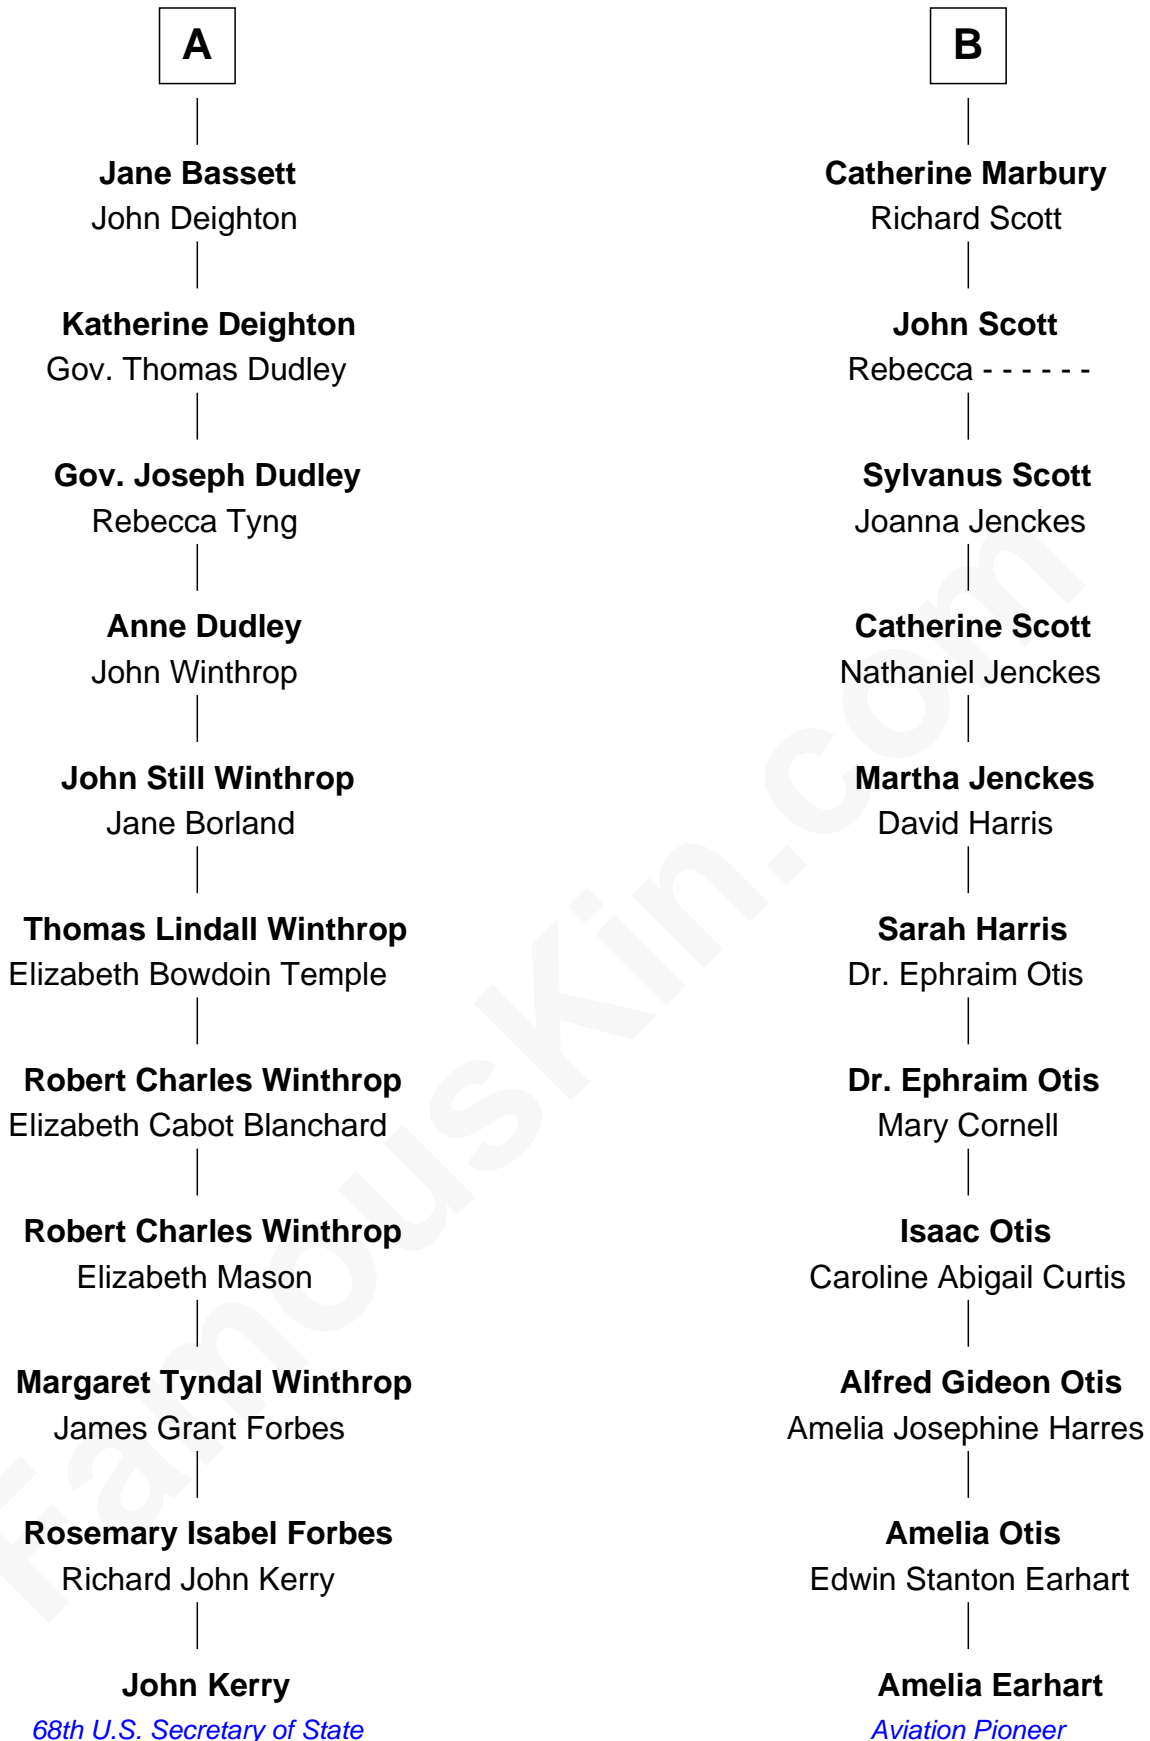

# FamousKin.com Relationship Chart of

**John Kerry**

*68th U.S. Secretary of State*

17th cousin of

**Amelia Earhart**

*Aviation Pioneer*

**Robert de Ferrers**  
Margaret Despencer

Amelia Earhart photo by [Pacific Aviation Museum](#) (CC BY 2.0)