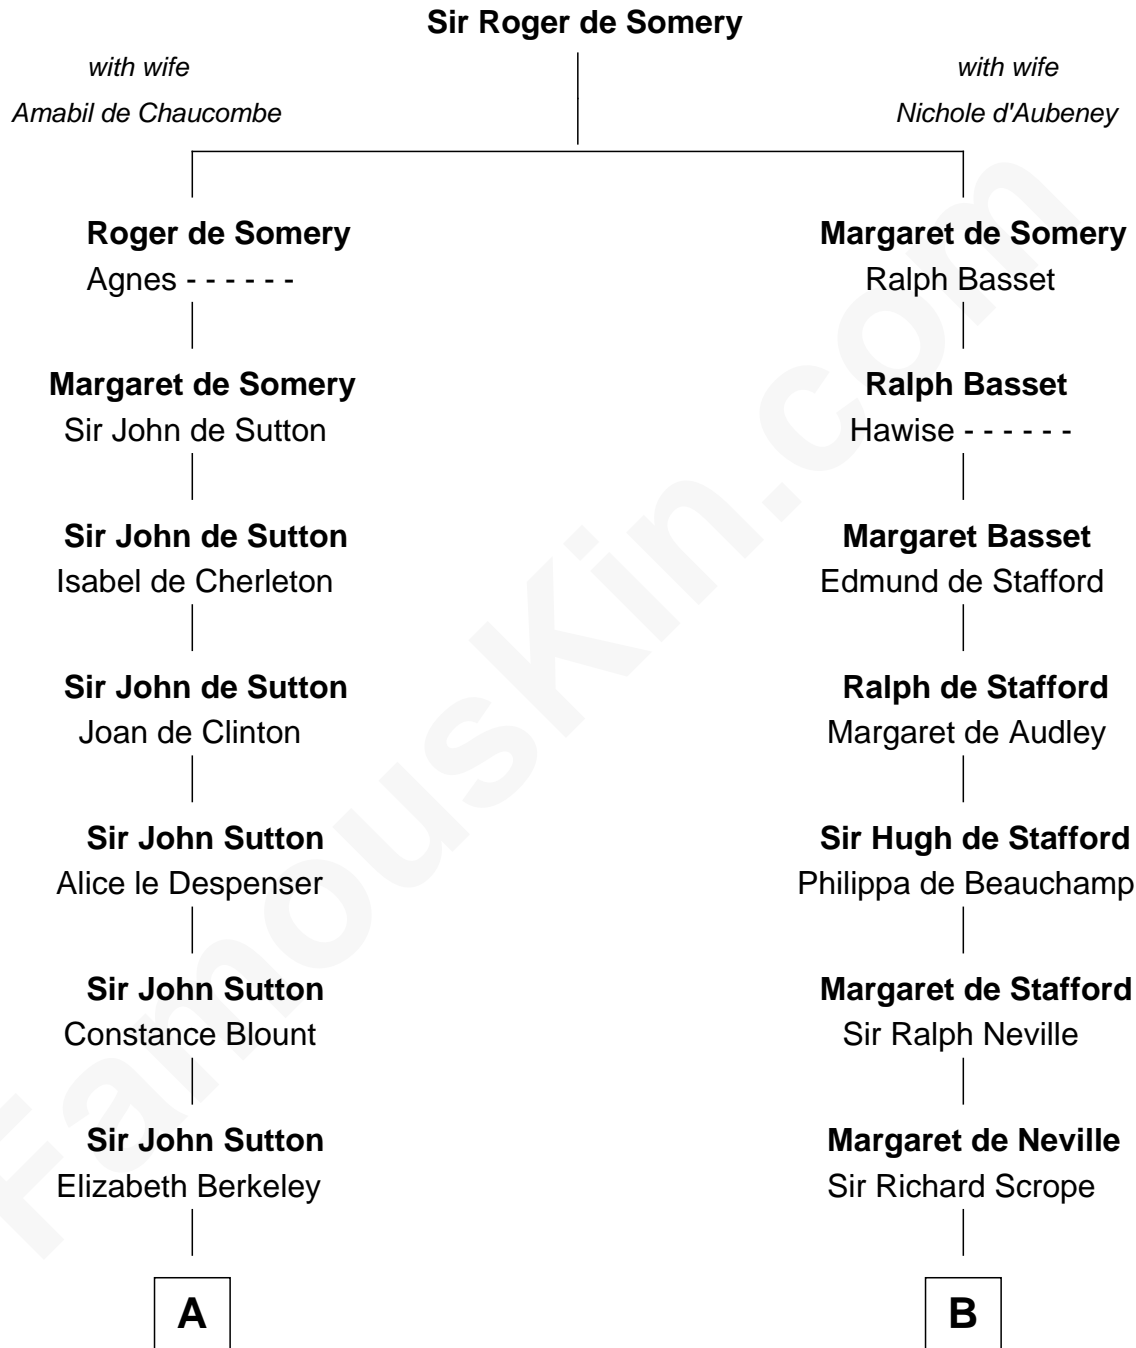

## Relationship Chart of

### John Kerry

68th U.S. Secretary of State

18th cousin 3 times removed of

### William Henry Harrison

9th U.S. President

**C**

**Robert Charles Winthrop**  
Elizabeth Cabot Blanchard

**Robert Charles Winthrop**  
Elizabeth Mason

**Margaret Tyndal Winthrop**  
James Grant Forbes

**Rosemary Isabel Forbes**  
Richard John Kerry