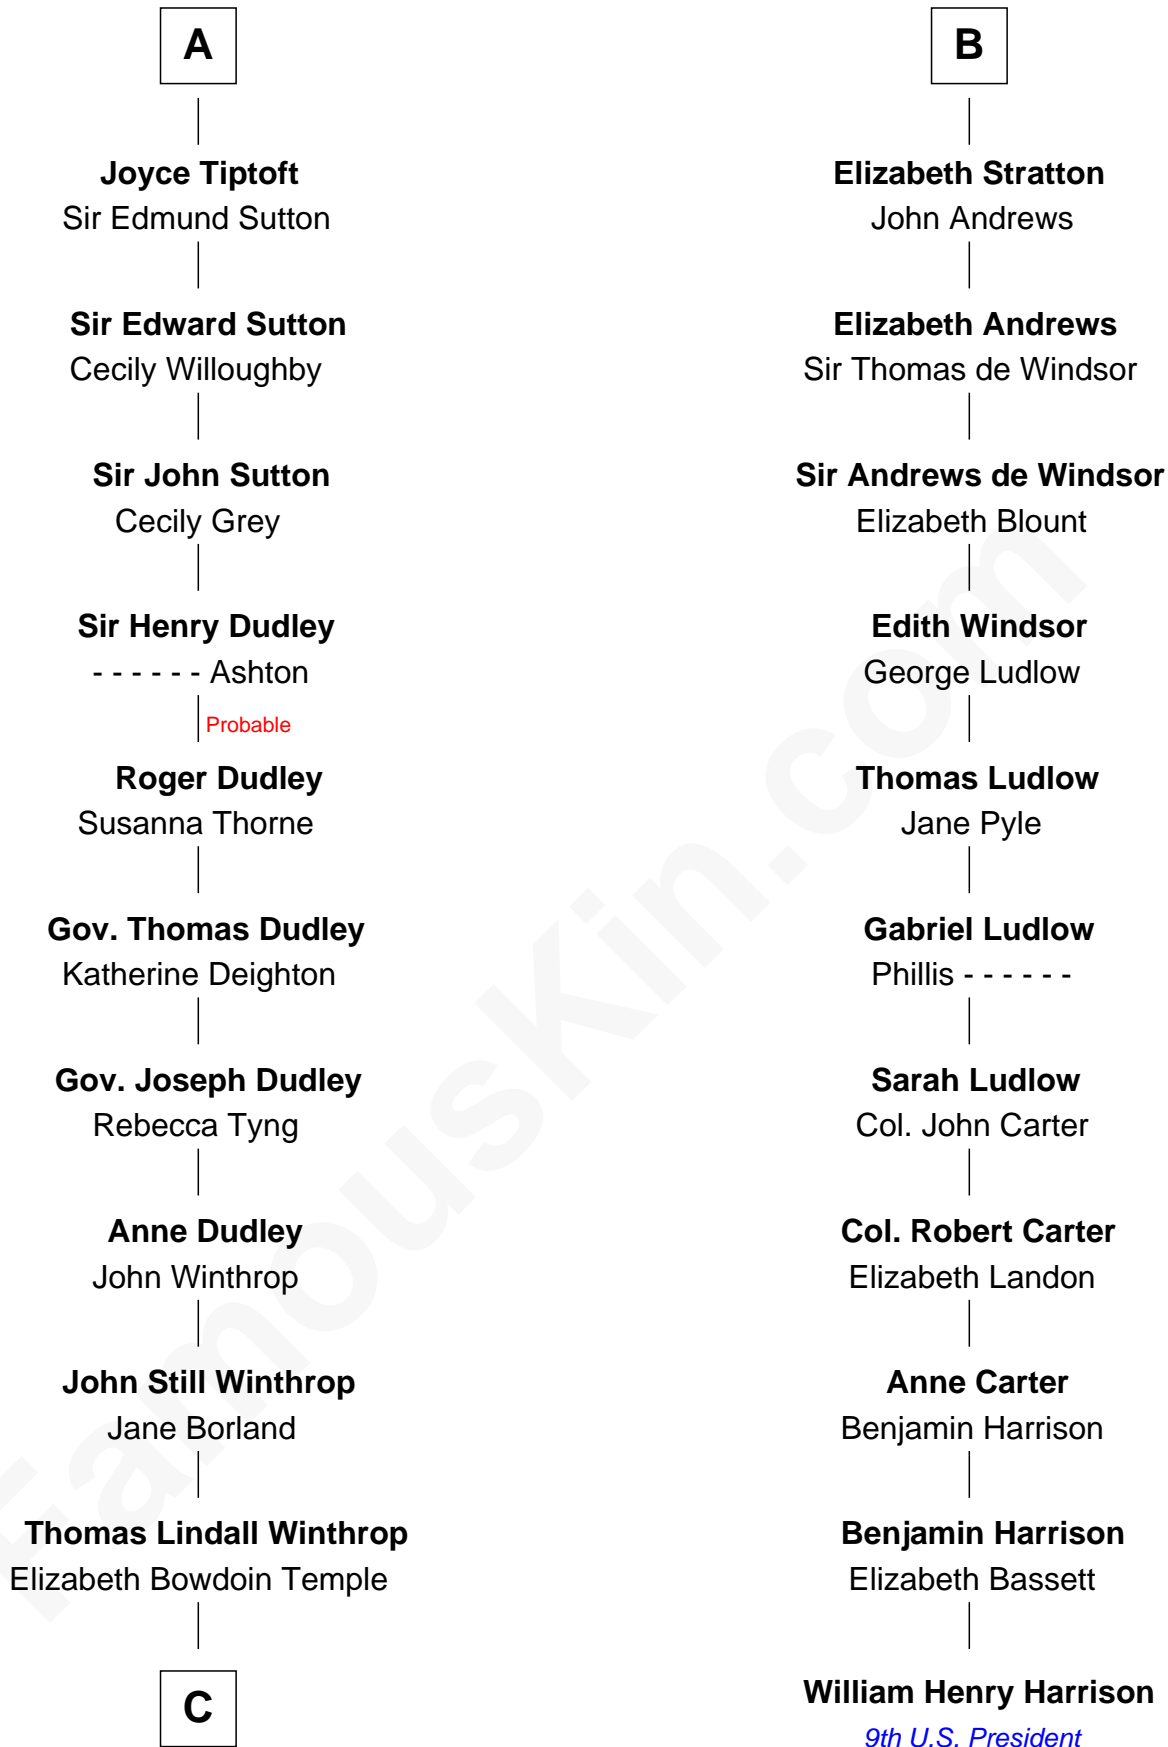

# FamousKin.com Relationship Chart of

**John Kerry**

*68th U.S. Secretary of State*

17th cousin 4 times removed of

**William Henry Harrison**

*9th U.S. President*

C

Robert Charles Winthrop  
Elizabeth Cabot Blanchard

Robert Charles Winthrop  
Elizabeth Mason

Margaret Tyndal Winthrop  
James Grant Forbes

Rosemary Isabel Forbes  
Richard John Kerry

John Kerry  
*68th U.S. Secretary of State*

FamousKin.com