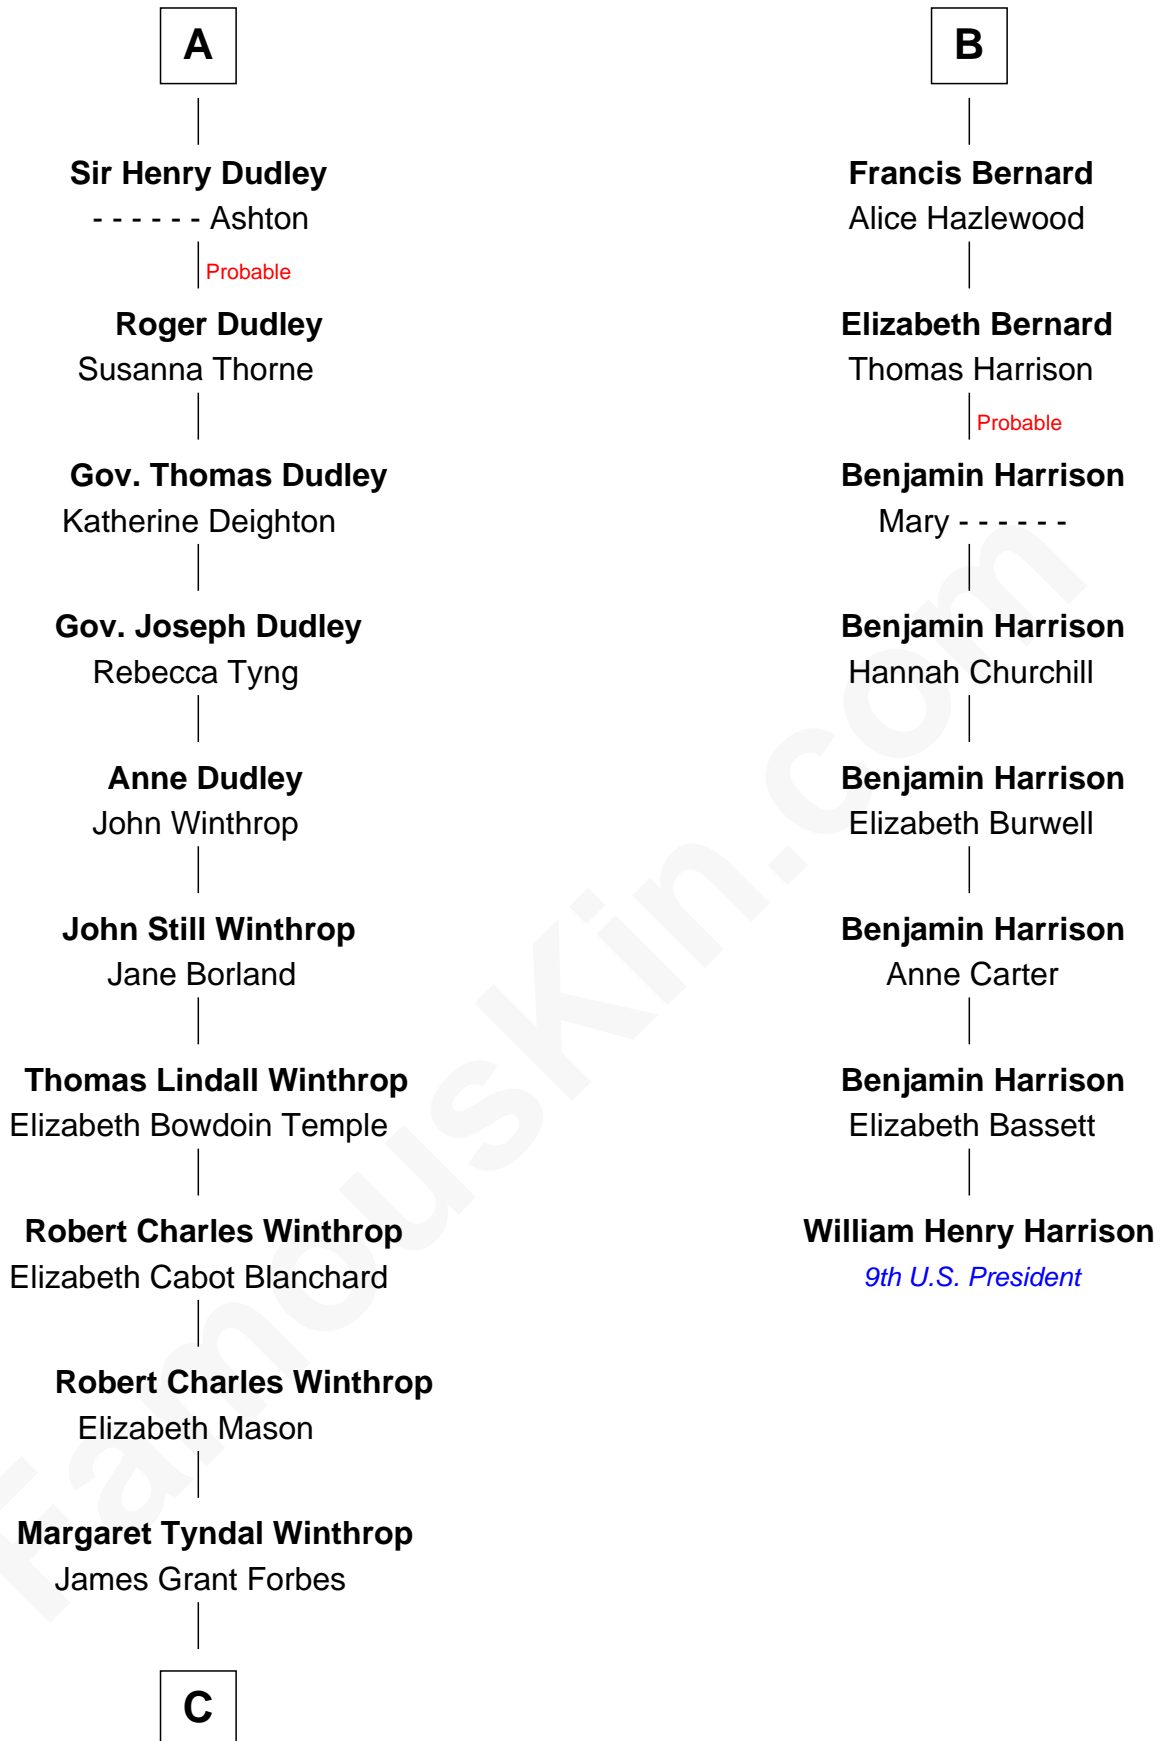

FamousKin.com Relationship Chart of

John Kerry

68th U.S. Secretary of State

14th cousin 4 times removed of

William Henry Harrison

9th U.S. President

Sir William de Ros
Margery de Badlesmere

Thomas de Ros
Beatrice de Stafford

Maud de Roos
John de Welles

Margaret de Ros
Sir Reynold Grey

Margery de Welles
Stephen le Scrope

Margaret Grey
Sir William Bonville

John le Scrope
Elizabeth Chaworth

William Bonville
Elizabeth Harington

Elizabeth le Scrope
Sir Henry le Scrope

William Bonville
Katherine Neville

Margaret Scrope
John Bernard

Cecily Bonville
Thomas Grey

John Bernard
Margaret Daundelyn

Cecily Grey
Sir John Sutton

John Bernard
Cecily Muscote

A

B

C

—
Rosemary Isabel Forbes

Richard John Kerry

—
John Kerry

68th U.S. Secretary of State

FamousKin.com