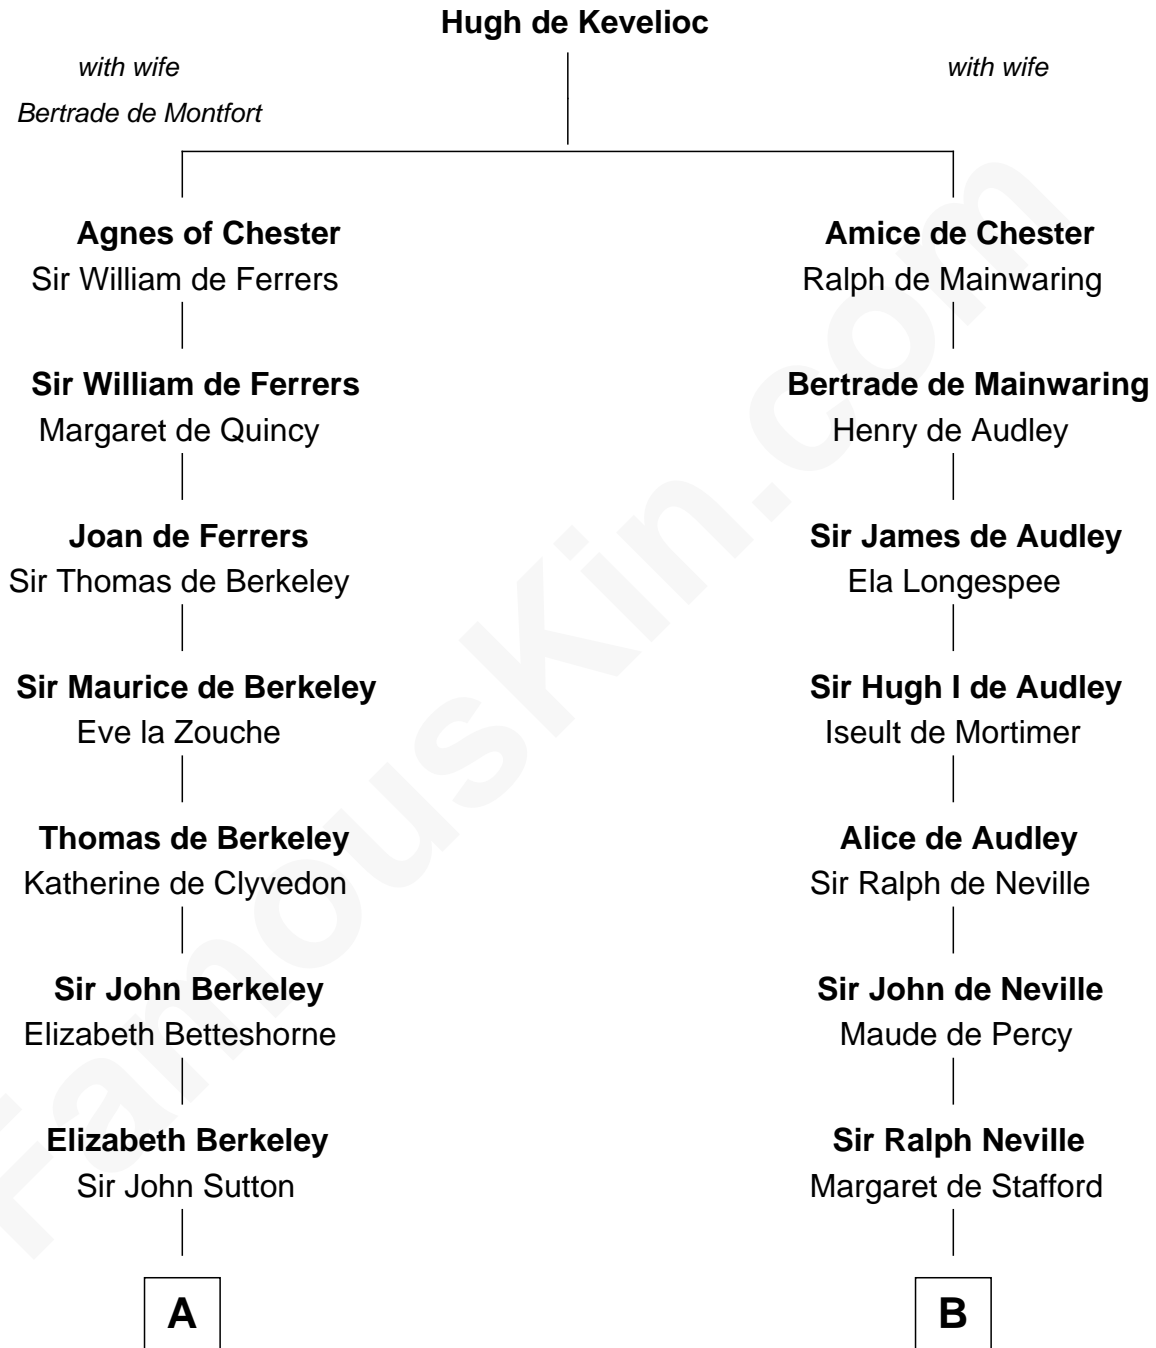

FamousKin.com

Relationship Chart of

John Kerry

68th U.S. Secretary of State

19th cousin 2 times removed of

William Henry Harrison

9th U.S. President

C

Robert Charles Winthrop
Elizabeth Cabot Blanchard

Robert Charles Winthrop
Elizabeth Mason

Margaret Tyndal Winthrop
James Grant Forbes

Rosemary Isabel Forbes
Richard John Kerry

John Kerry
68th U.S. Secretary of State