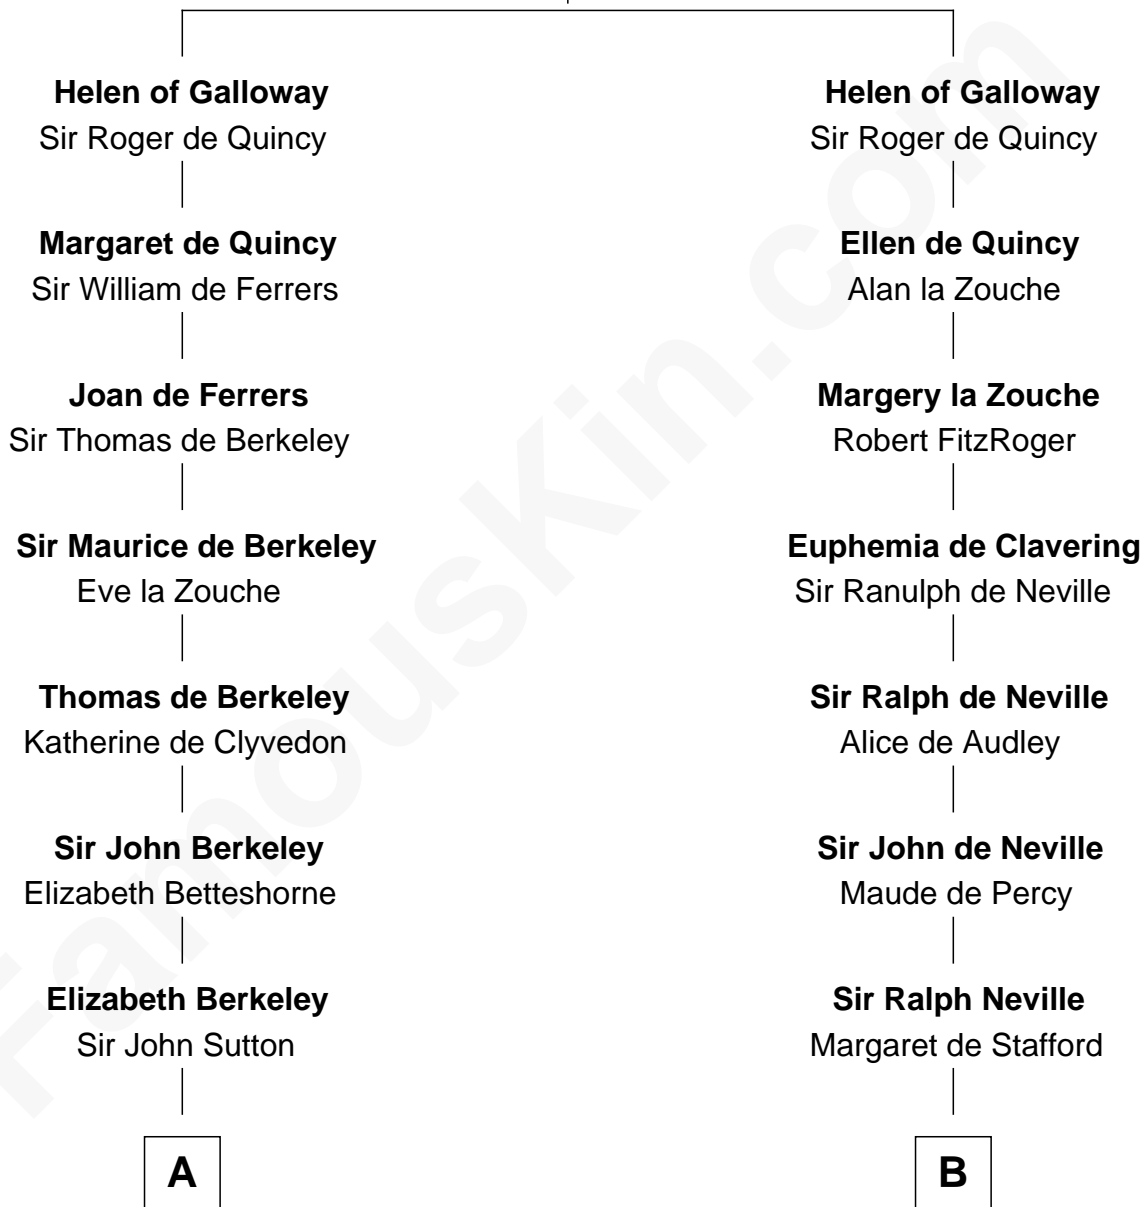

## Relationship Chart of

### John Kerry

68th U.S. Secretary of State

19th cousin 2 times removed of

### William Henry Harrison

9th U.S. President

**Alan of Galloway**

Helen de l'Isle

**C**

**Robert Charles Winthrop**  
Elizabeth Cabot Blanchard

**Robert Charles Winthrop**  
Elizabeth Mason

**Margaret Tyndal Winthrop**  
James Grant Forbes