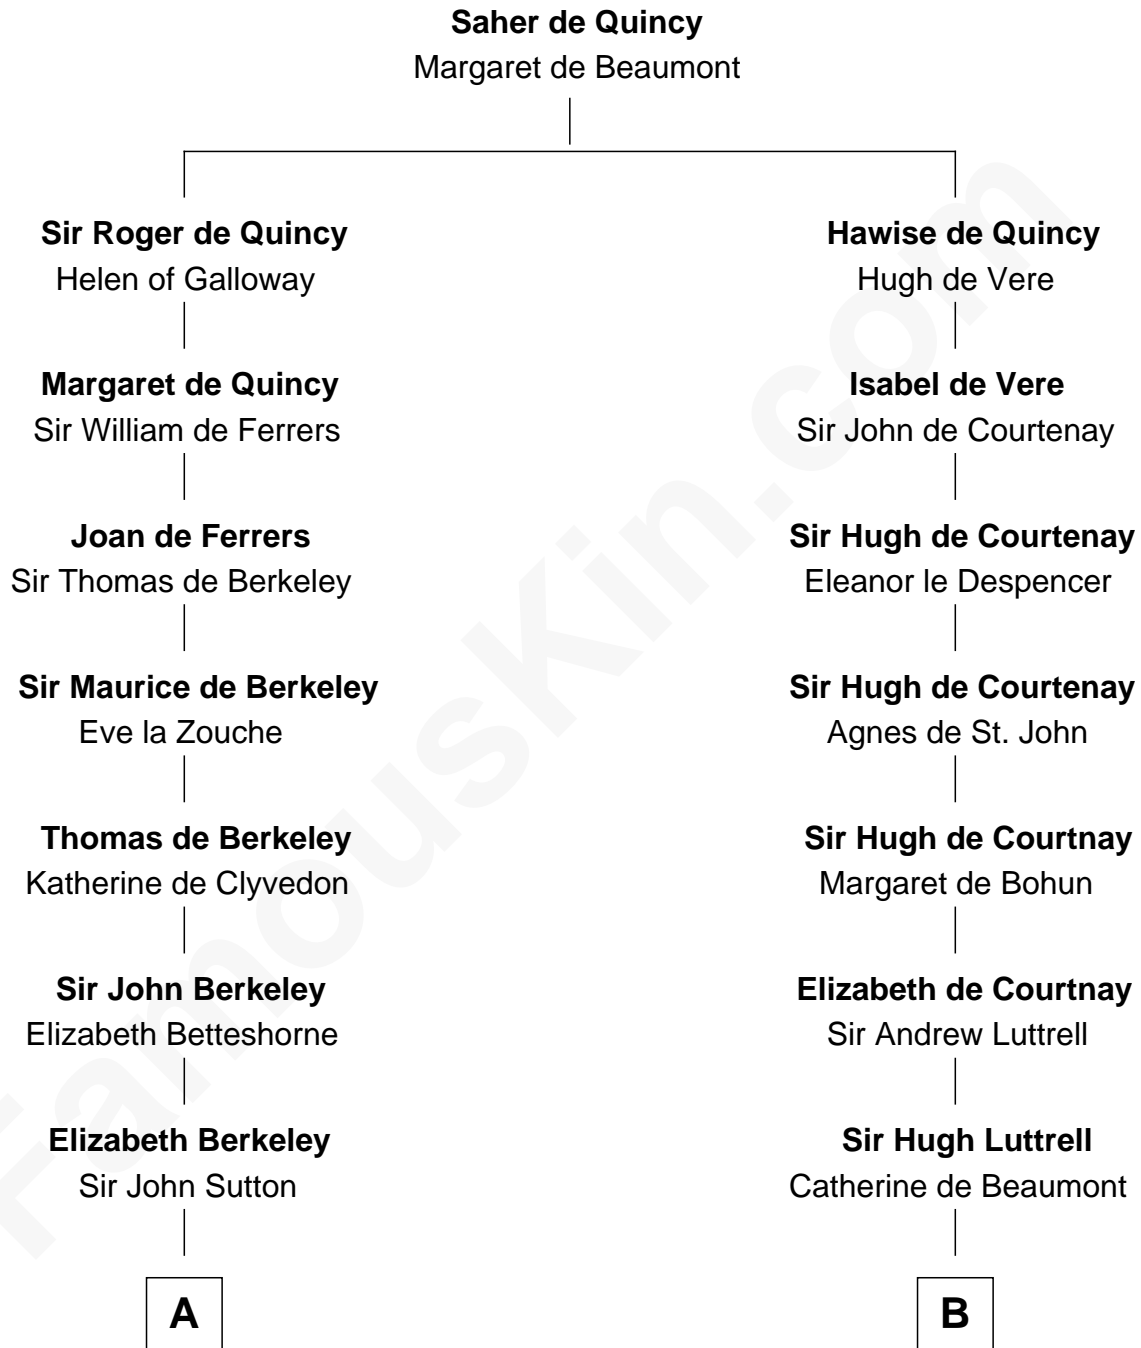

FamousKin.com

Relationship Chart of

John Kerry

68th U.S. Secretary of State

18th cousin 3 times removed of

William Henry Harrison

9th U.S. President

C

Robert Charles Winthrop
Elizabeth Cabot Blanchard

Robert Charles Winthrop
Elizabeth Mason

Margaret Tyndal Winthrop
James Grant Forbes

Rosemary Isabel Forbes
Richard John Kerry

John Kerry
68th U.S. Secretary of State