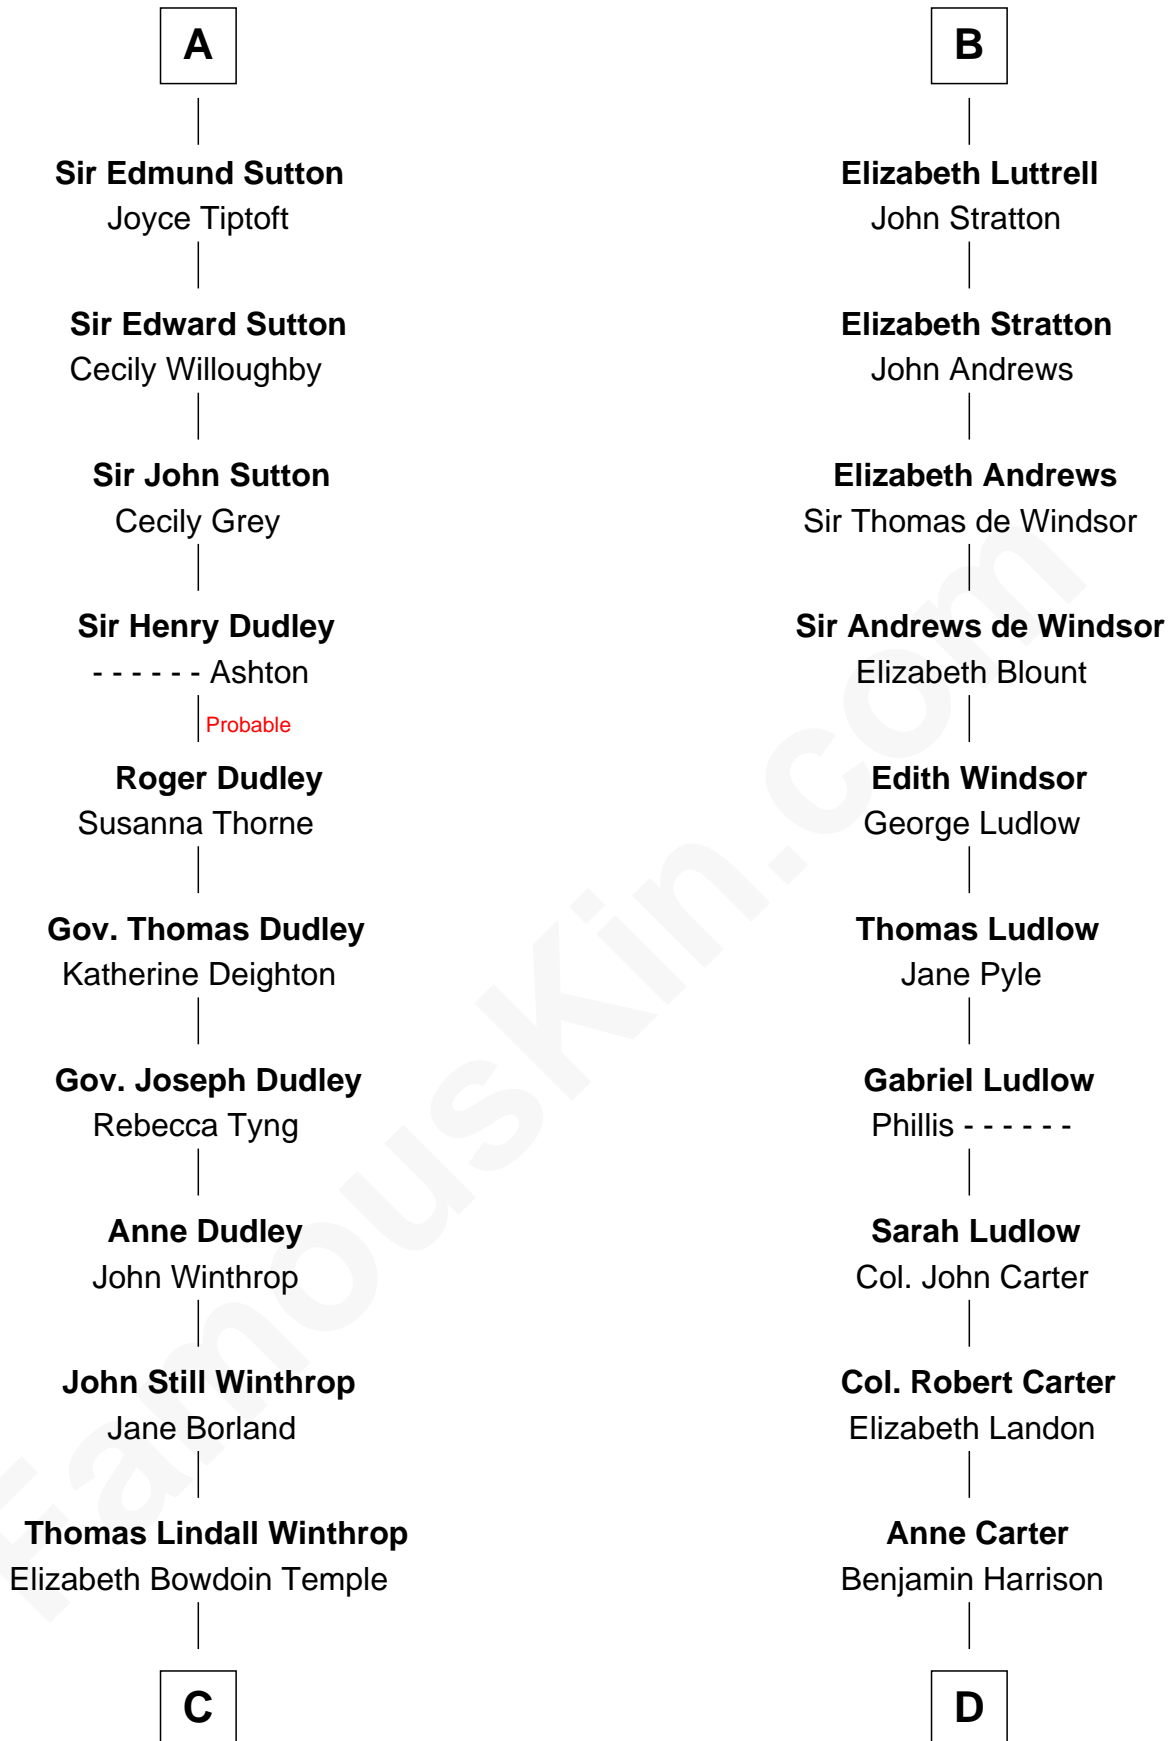

FamousKin.com

Relationship Chart of

John Kerry

68th U.S. Secretary of State

18th cousin 3 times removed of

William Henry Harrison

9th U.S. President

C

Robert Charles Winthrop
Elizabeth Cabot Blanchard

Robert Charles Winthrop
Elizabeth Mason

Margaret Tyndal Winthrop
James Grant Forbes

Rosemary Isabel Forbes
Richard John Kerry

John Kerry
68th U.S. Secretary of State

D

Benjamin Harrison
Elizabeth Bassett

William Henry Harrison
9th U.S. President

FamousKin.com