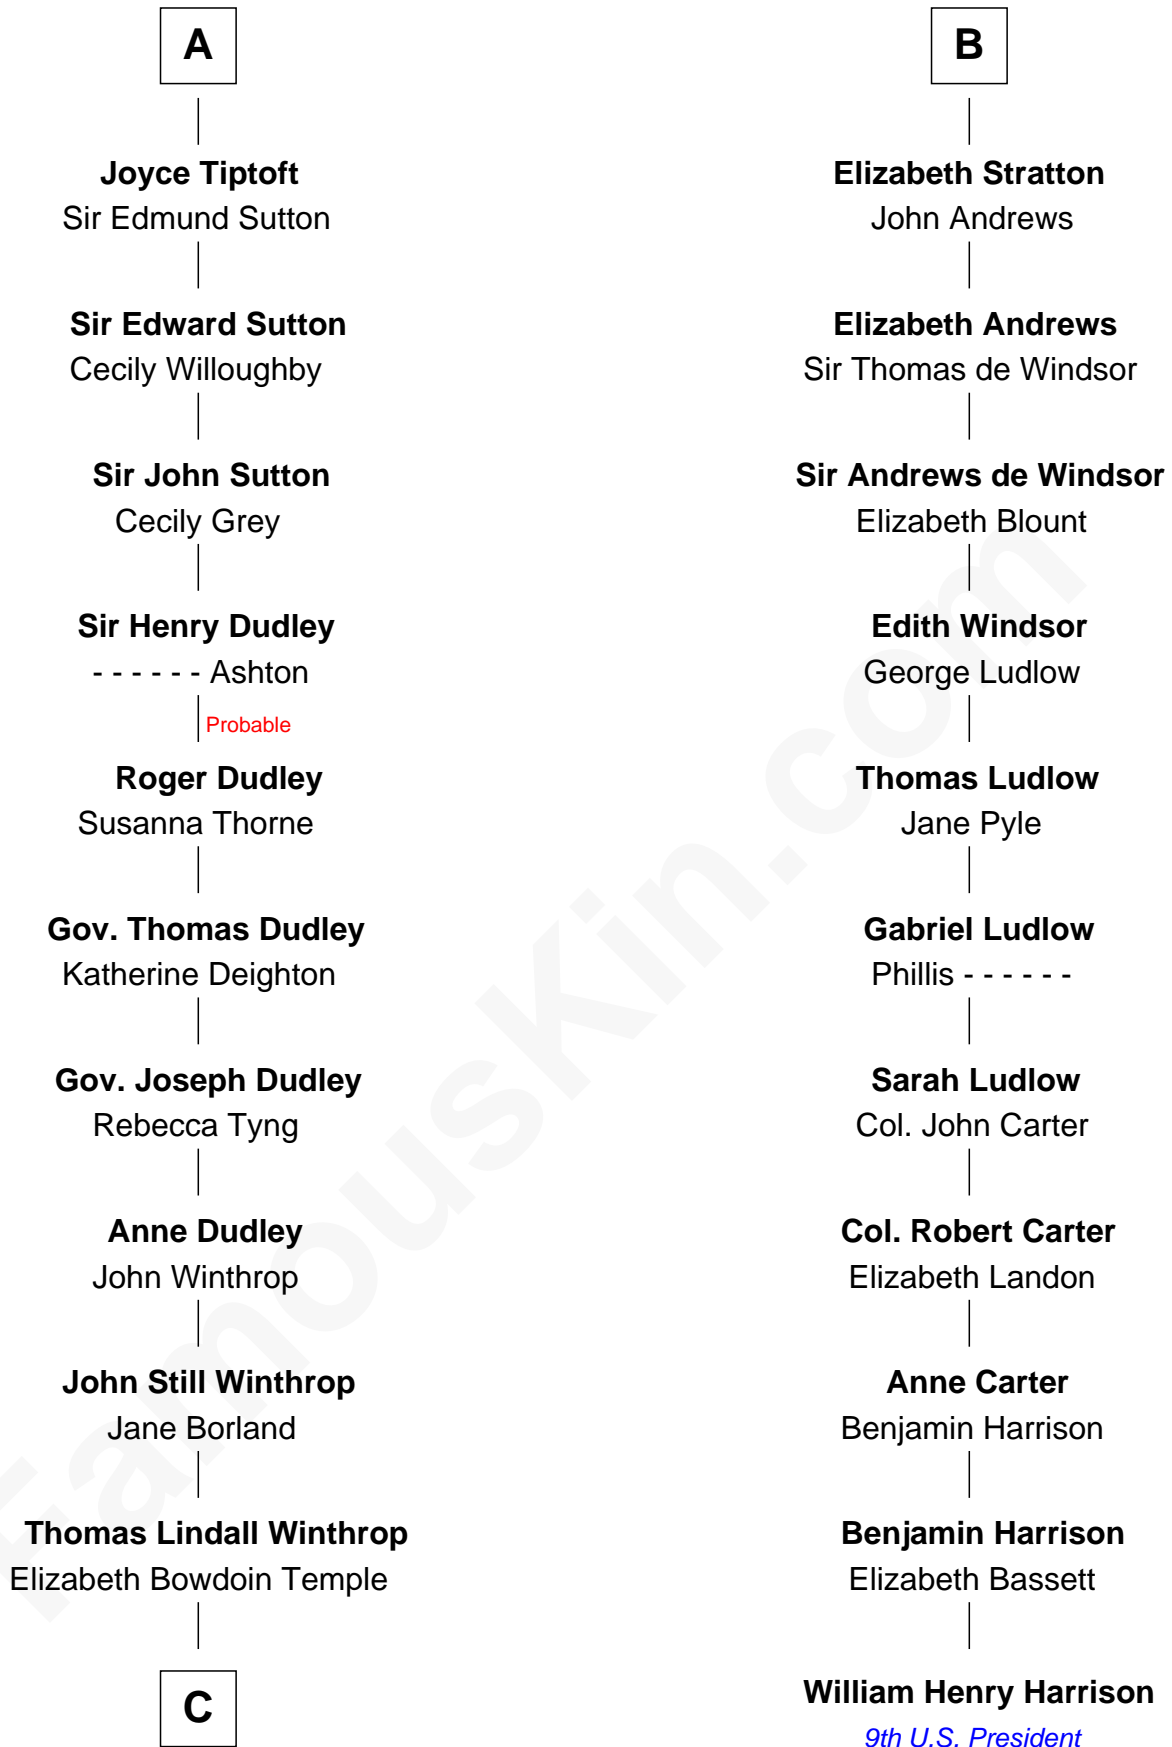

FamousKin.com Relationship Chart of

John Kerry

68th U.S. Secretary of State

17th cousin 4 times removed of

William Henry Harrison

9th U.S. President

Ramon Berenguer IV of Provence

Beatrice of Savoy

Eleanor of Provence
Henry III, King of England

Edward I, King of England
Margaret of France

Edmund of Woodstock
Margaret Wake

Joan Plantagenet
Thomas Holand

Sir Thomas de Holand
Alice Fitzalan

Eleanor Holand
Edward Cherleton

Joyce Cherleton
Sir John Tiptoft

A

Eleanor of Provence
Henry III, King of England

Edward I, King of England
Eleanor of Castile

Elizabeth Plantagenet
Humphrey de Bohun

Margaret de Bohun
Sir Hugh de Courtnay

Elizabeth de Courtnay
Sir Andrew Luttrell

Sir Hugh Luttrell
Catherine de Beaumont

Elizabeth Luttrell
John Stratton

B

C

Robert Charles Winthrop
Elizabeth Cabot Blanchard

Robert Charles Winthrop
Elizabeth Mason