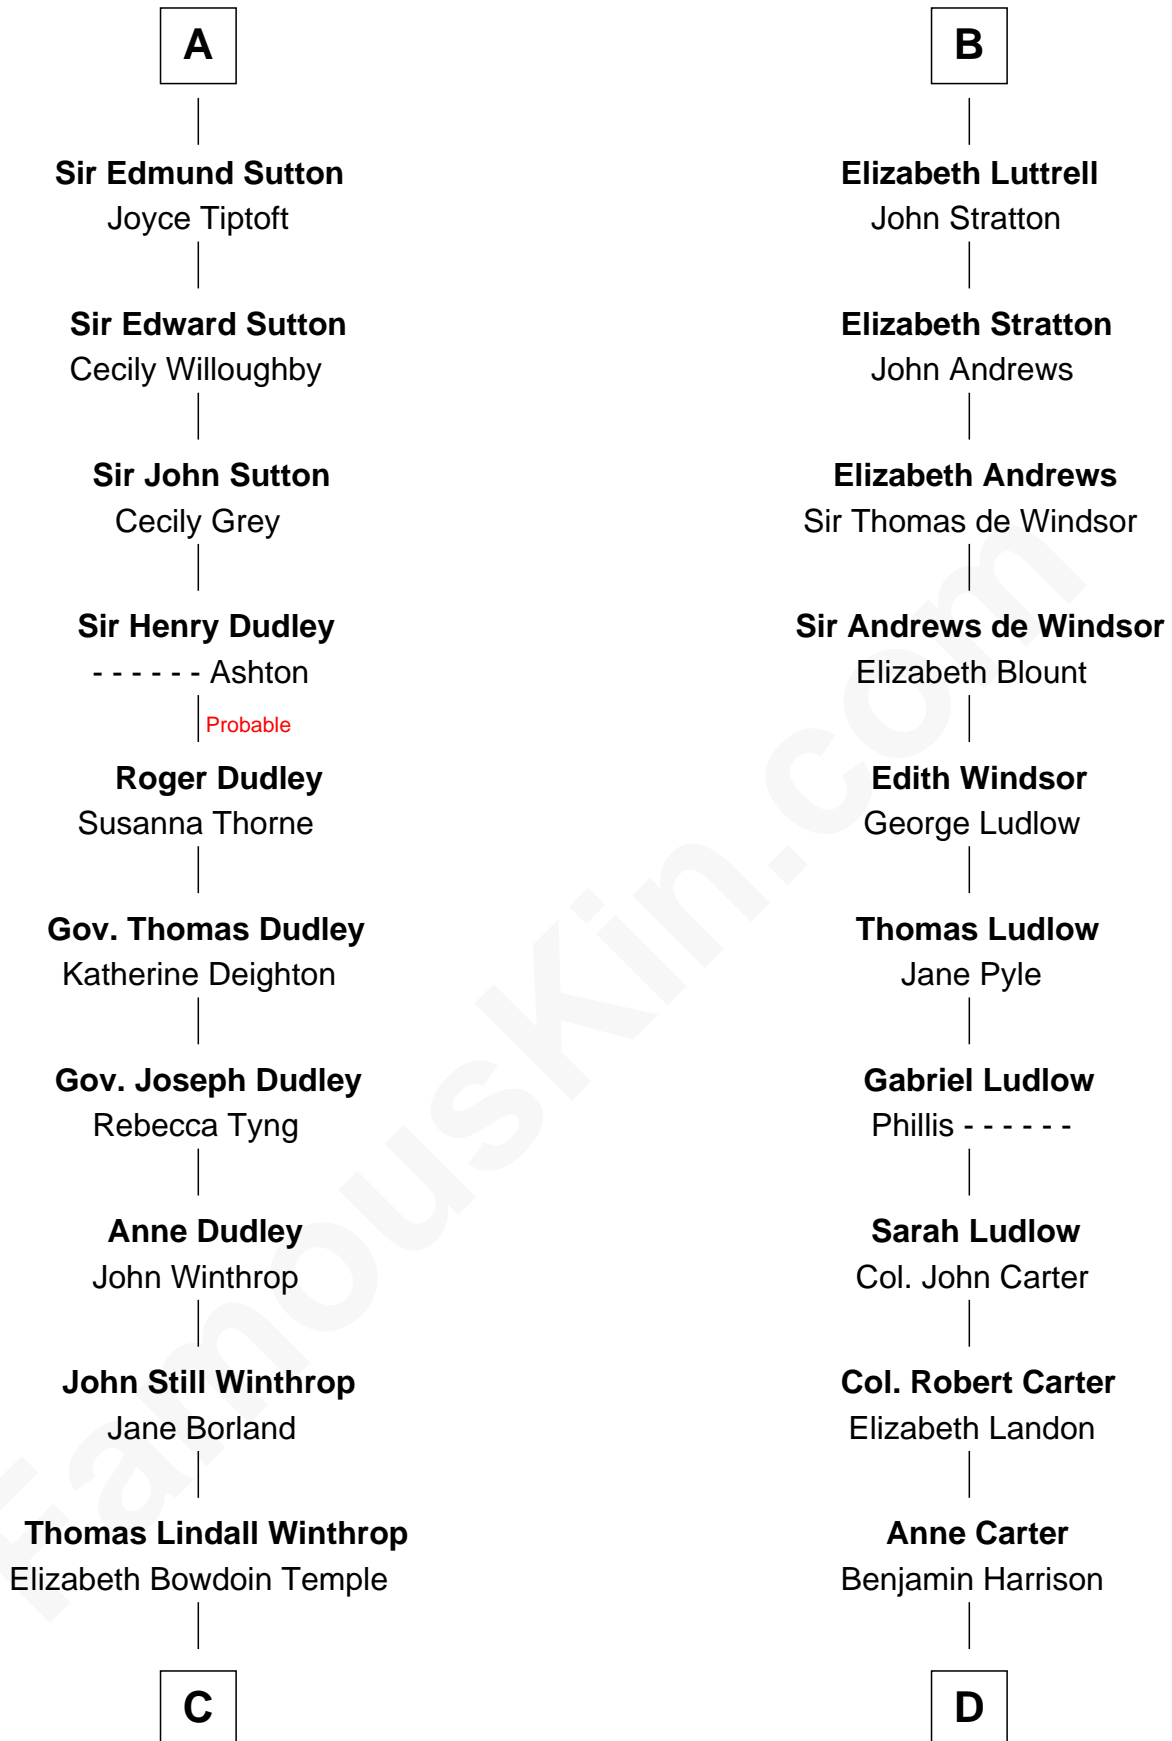

FamousKin.com

Relationship Chart of

John Kerry

68th U.S. Secretary of State

18th cousin 3 times removed of

William Henry Harrison

9th U.S. President

Reginald de Braiose

FamousKin.com