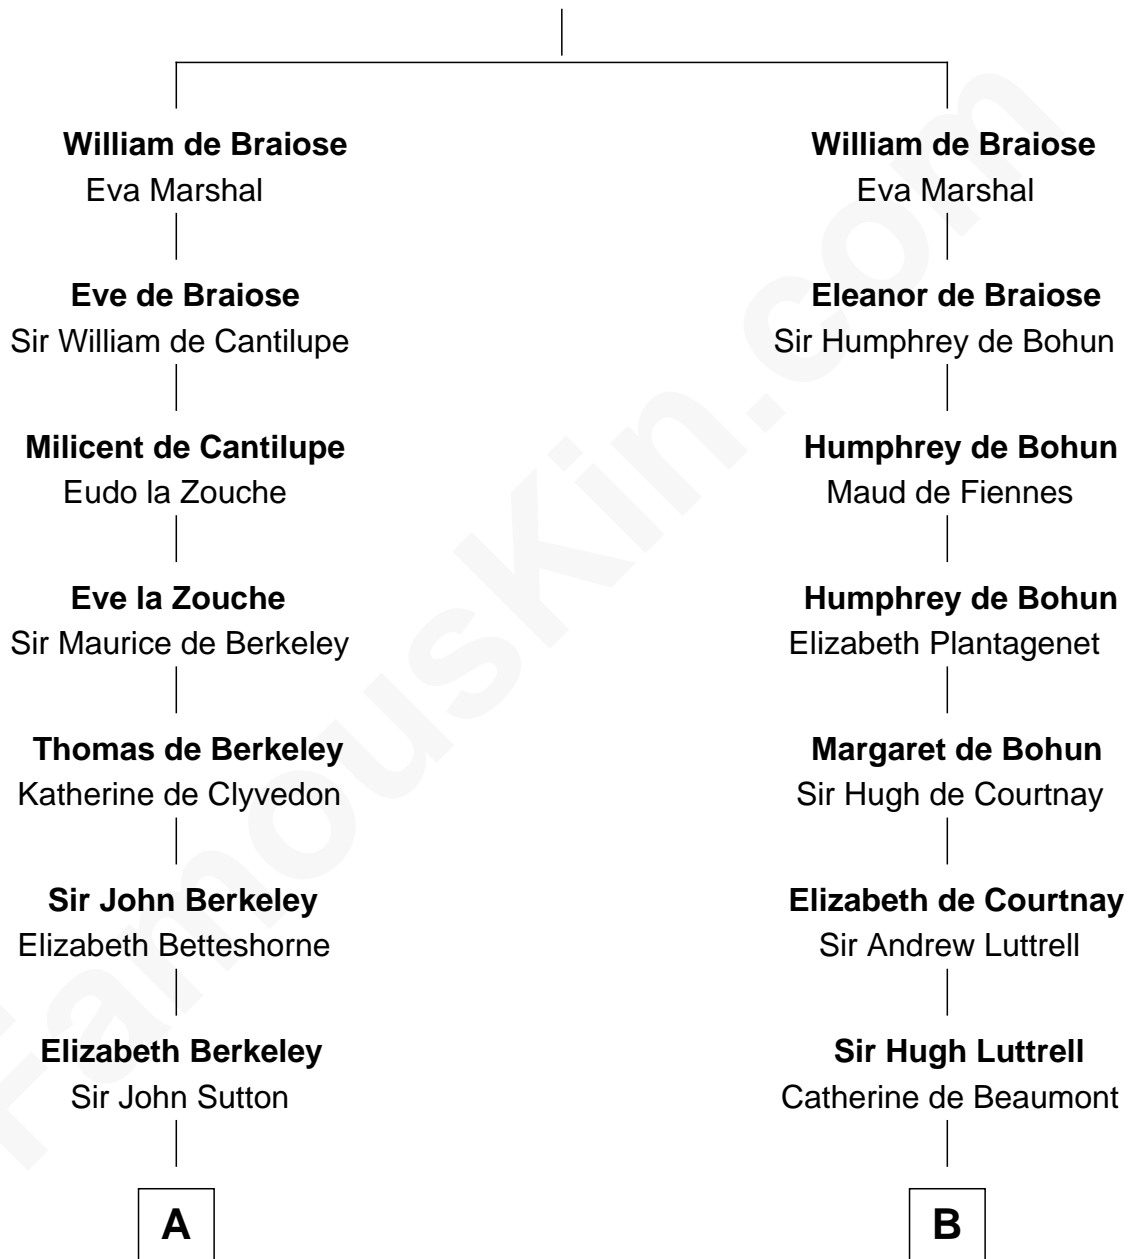

FamousKin.com

Relationship Chart of

John Kerry

68th U.S. Secretary of State

18th cousin 3 times removed of

William Henry Harrison

9th U.S. President

Reginald de Braiose

FamousKin.com