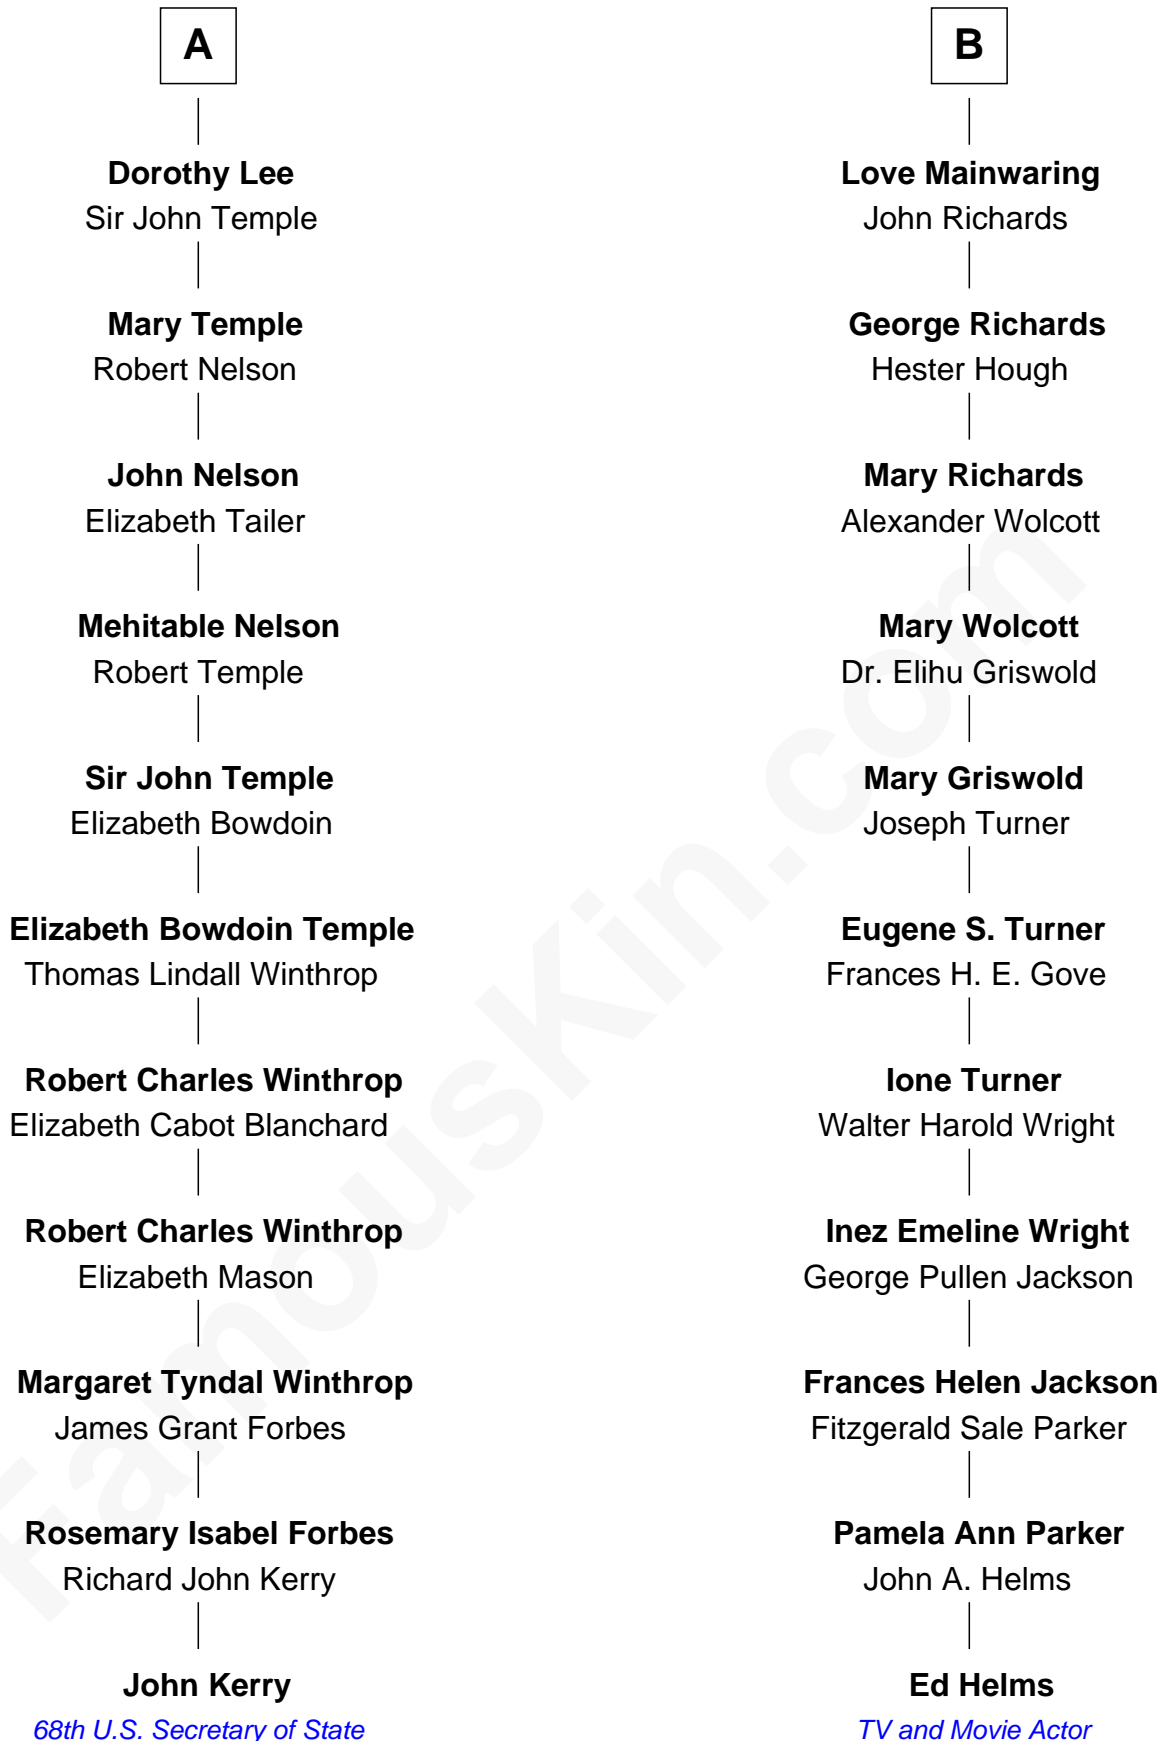

# FamousKin.com Relationship Chart of

**John Kerry**

*68th U.S. Secretary of State*

**17th cousin of**

**Ed Helms**

*TV and Movie Actor*

**Sir Thomas Stanley**

Joan Goushill

Ed Helms photo by [Shana Fagan](#) (CC BY 3.0)