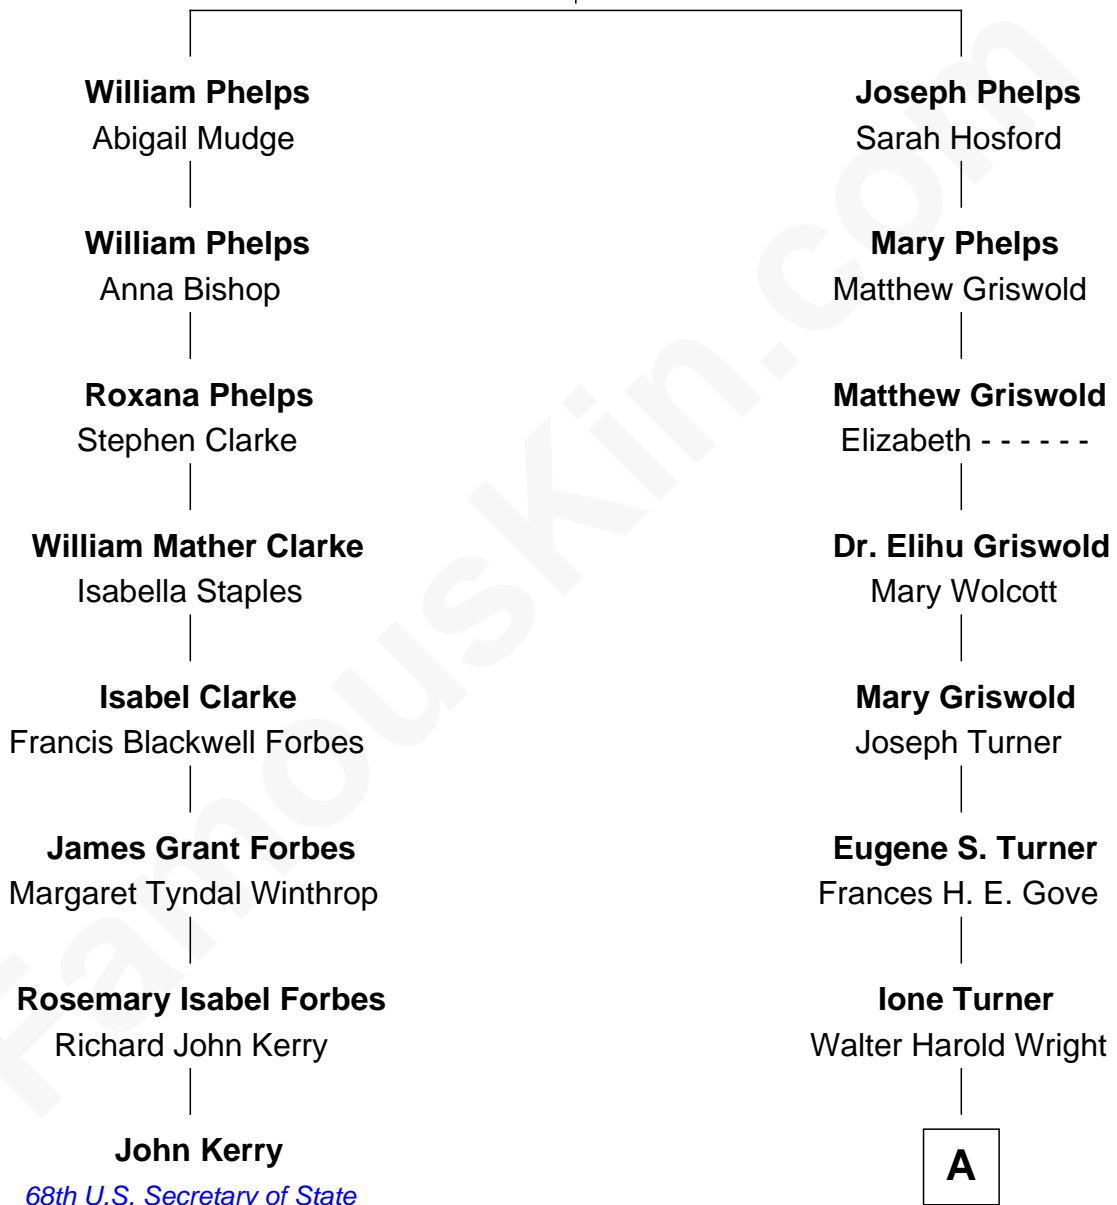

FamousKin.com Relationship Chart of

John Kerry

68th U.S. Secretary of State

7th cousin 3 times removed of

Ed Helms

TV and Movie Actor

Timothy Phelps

Mary Griswold

A

Inez Emeline Wright
George Pullen Jackson

Frances Helen Jackson
Fitzgerald Sale Parker

Pamela Ann Parker
John A. Helms

Ed Helms
TV and Movie Actor

FamousKin.com