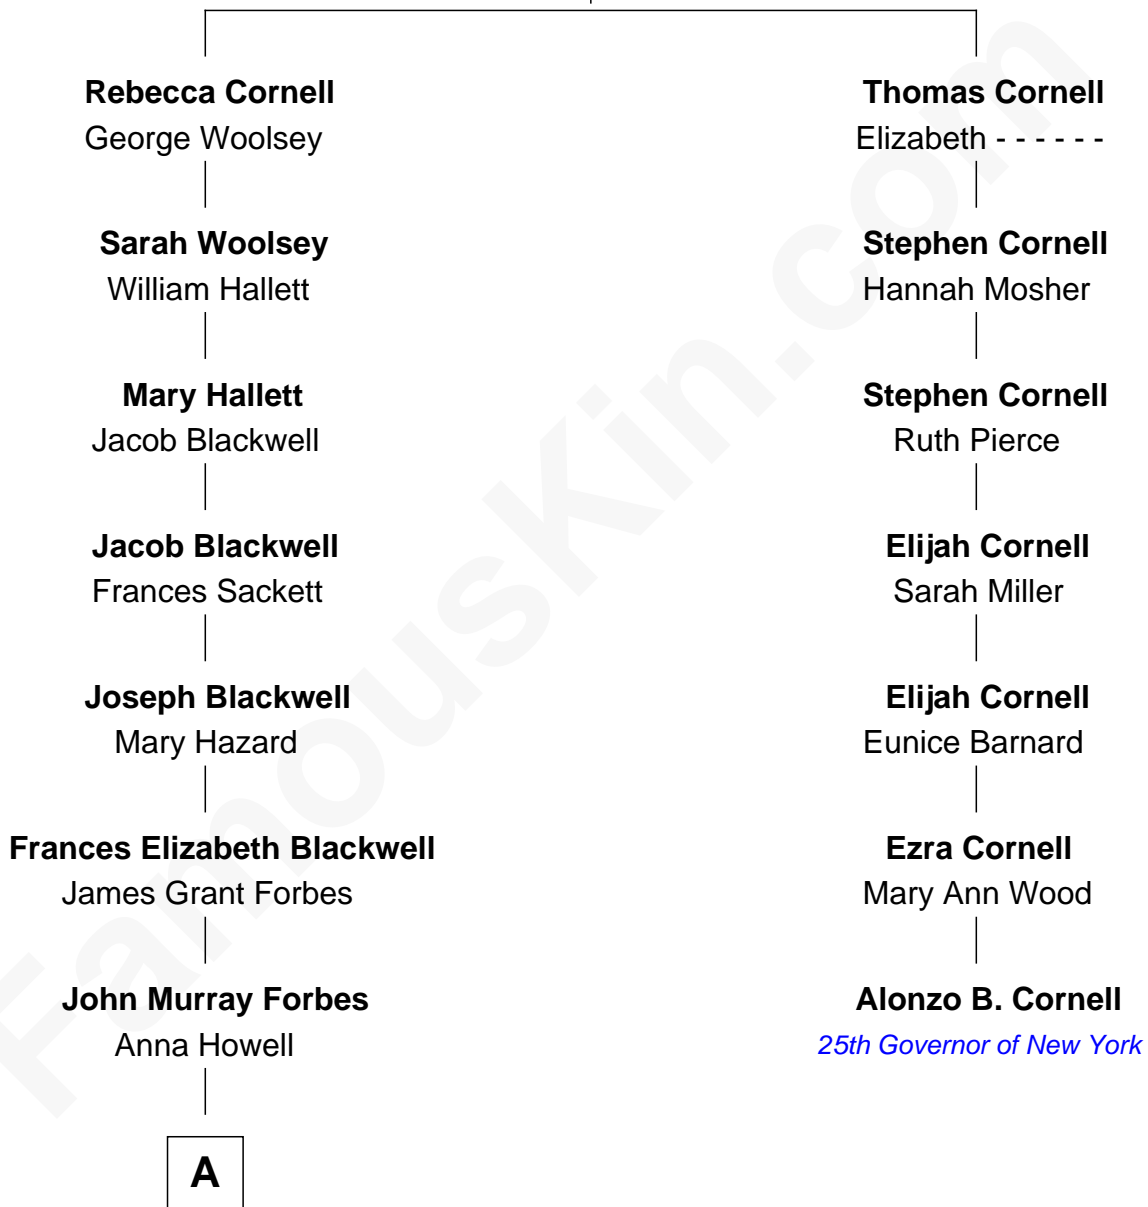

FamousKin.com Relationship Chart of

John Kerry

68th U.S. Secretary of State

6th cousin 4 times removed of

Alonzo B. Cornell

25th Governor of New York

Thomas Cornell

Rebecca Briggs

A

Francis Blackwell Forbes

Isabel Clarke

James Grant Forbes

Margaret Tyndal Winthrop

Rosemary Isabel Forbes

Richard John Kerry

John Kerry

68th U.S. Secretary of State

FamousKin.com