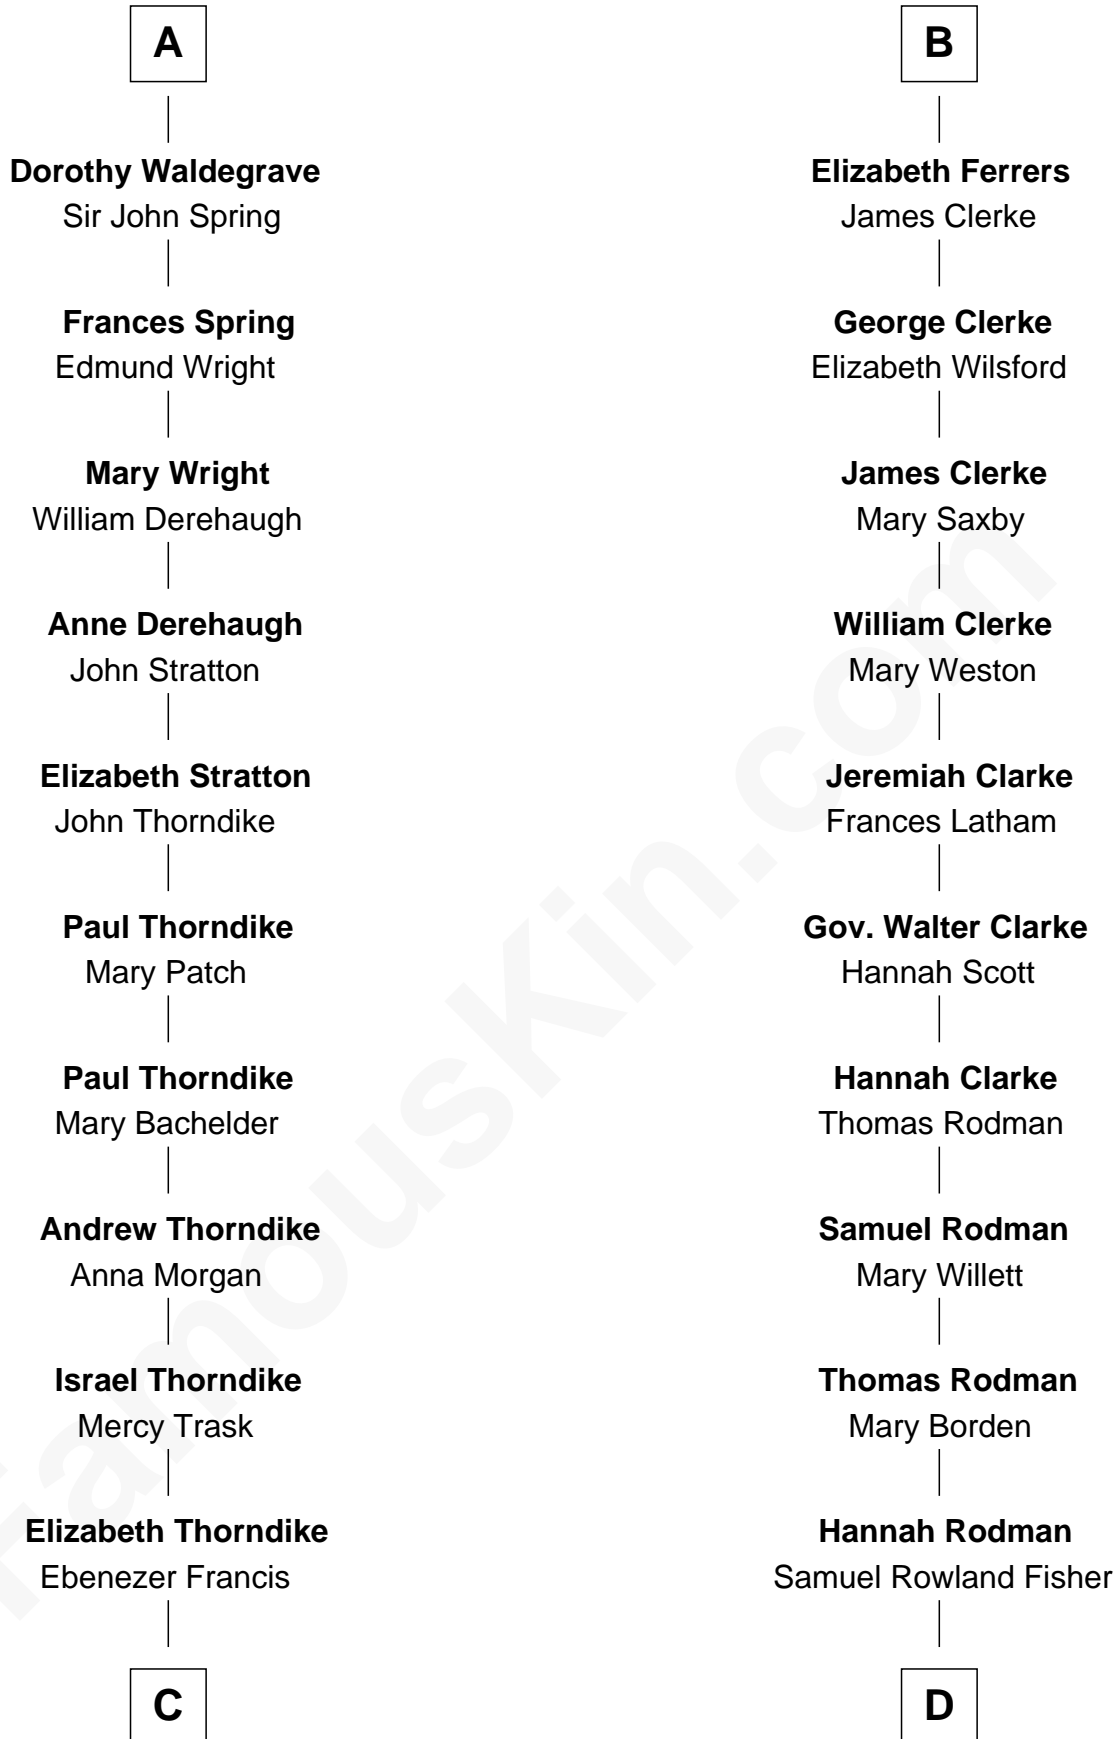

FamousKin.com Relationship Chart of

John Kerry

68th U.S. Secretary of State

18th cousin 3 times removed of

Joseph Wharton

Founder of the Wharton School of Business

C

Sarah Ellen Francis
Robert Means Mason

Elizabeth Mason
Robert Charles Winthrop

Margaret Tyndal Winthrop
James Grant Forbes

Rosemary Isabel Forbes
Richard John Kerry

John Kerry
68th U.S. Secretary of State

D

Deborah Fisher
William Wharton

Joseph Wharton
Founder, Wharton School of Business