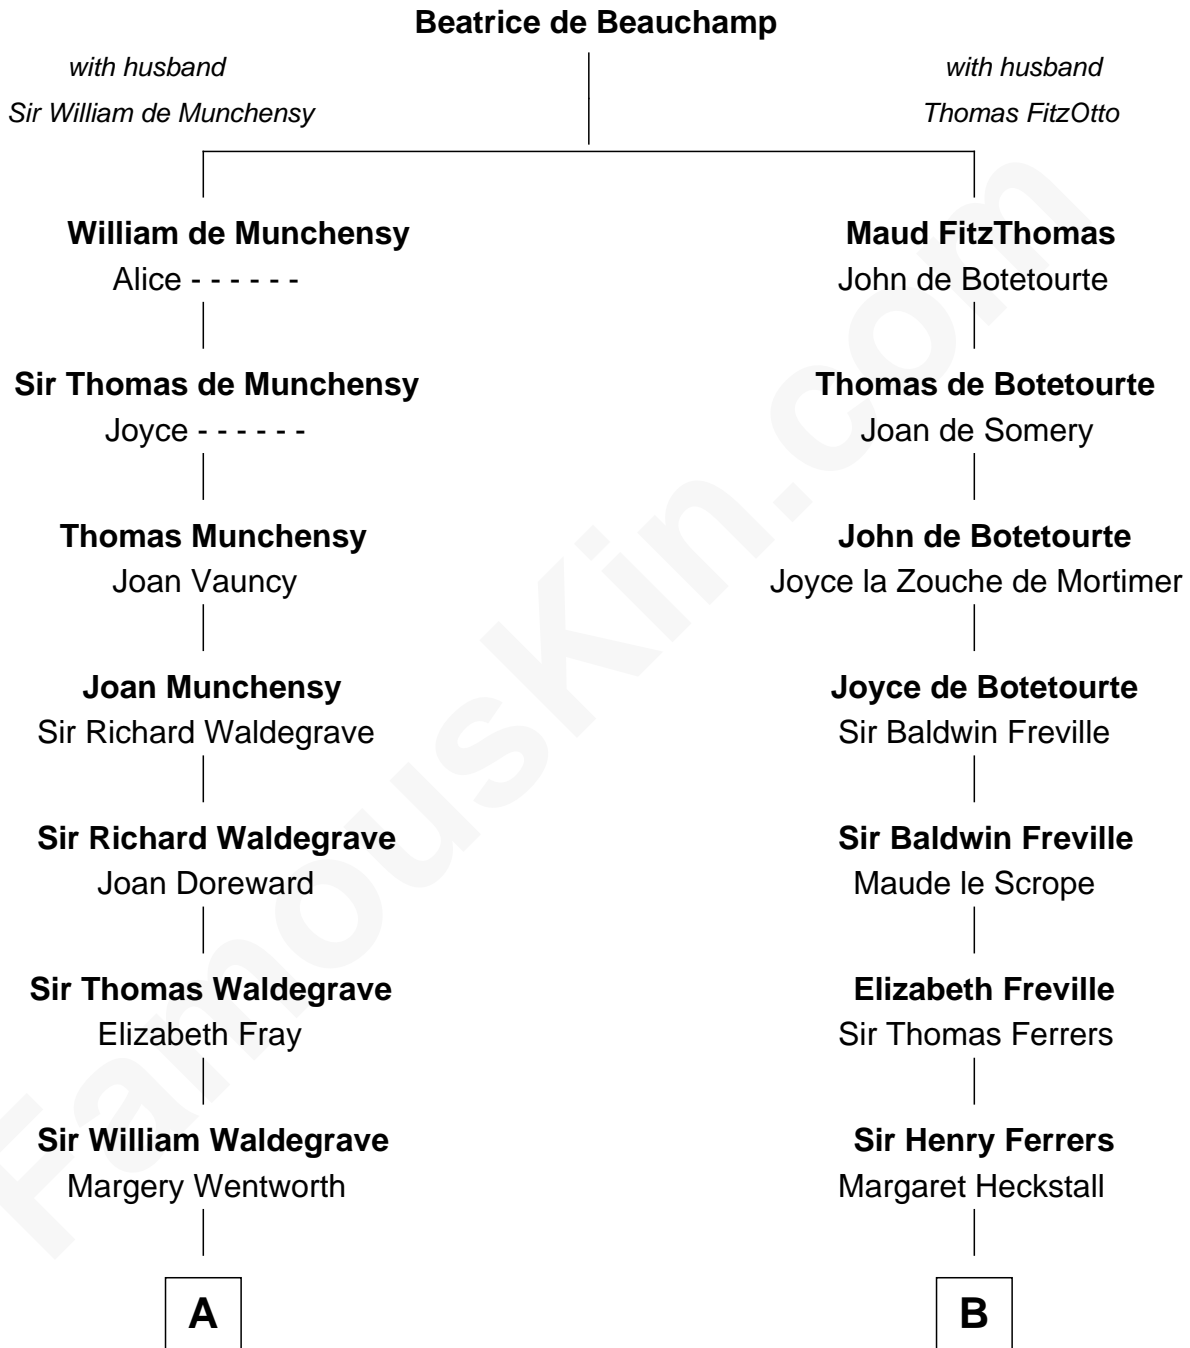

FamousKin.com Relationship Chart of

John Kerry

68th U.S. Secretary of State

18th cousin 3 times removed of

Joseph Wharton

Founder of the Wharton School of Business

C

Sarah Ellen Francis
Robert Means Mason

Elizabeth Mason
Robert Charles Winthrop

Margaret Tyndal Winthrop
James Grant Forbes

Rosemary Isabel Forbes
Richard John Kerry

John Kerry
68th U.S. Secretary of State

D

Deborah Fisher
William Wharton

Joseph Wharton
Founder, Wharton School of Business