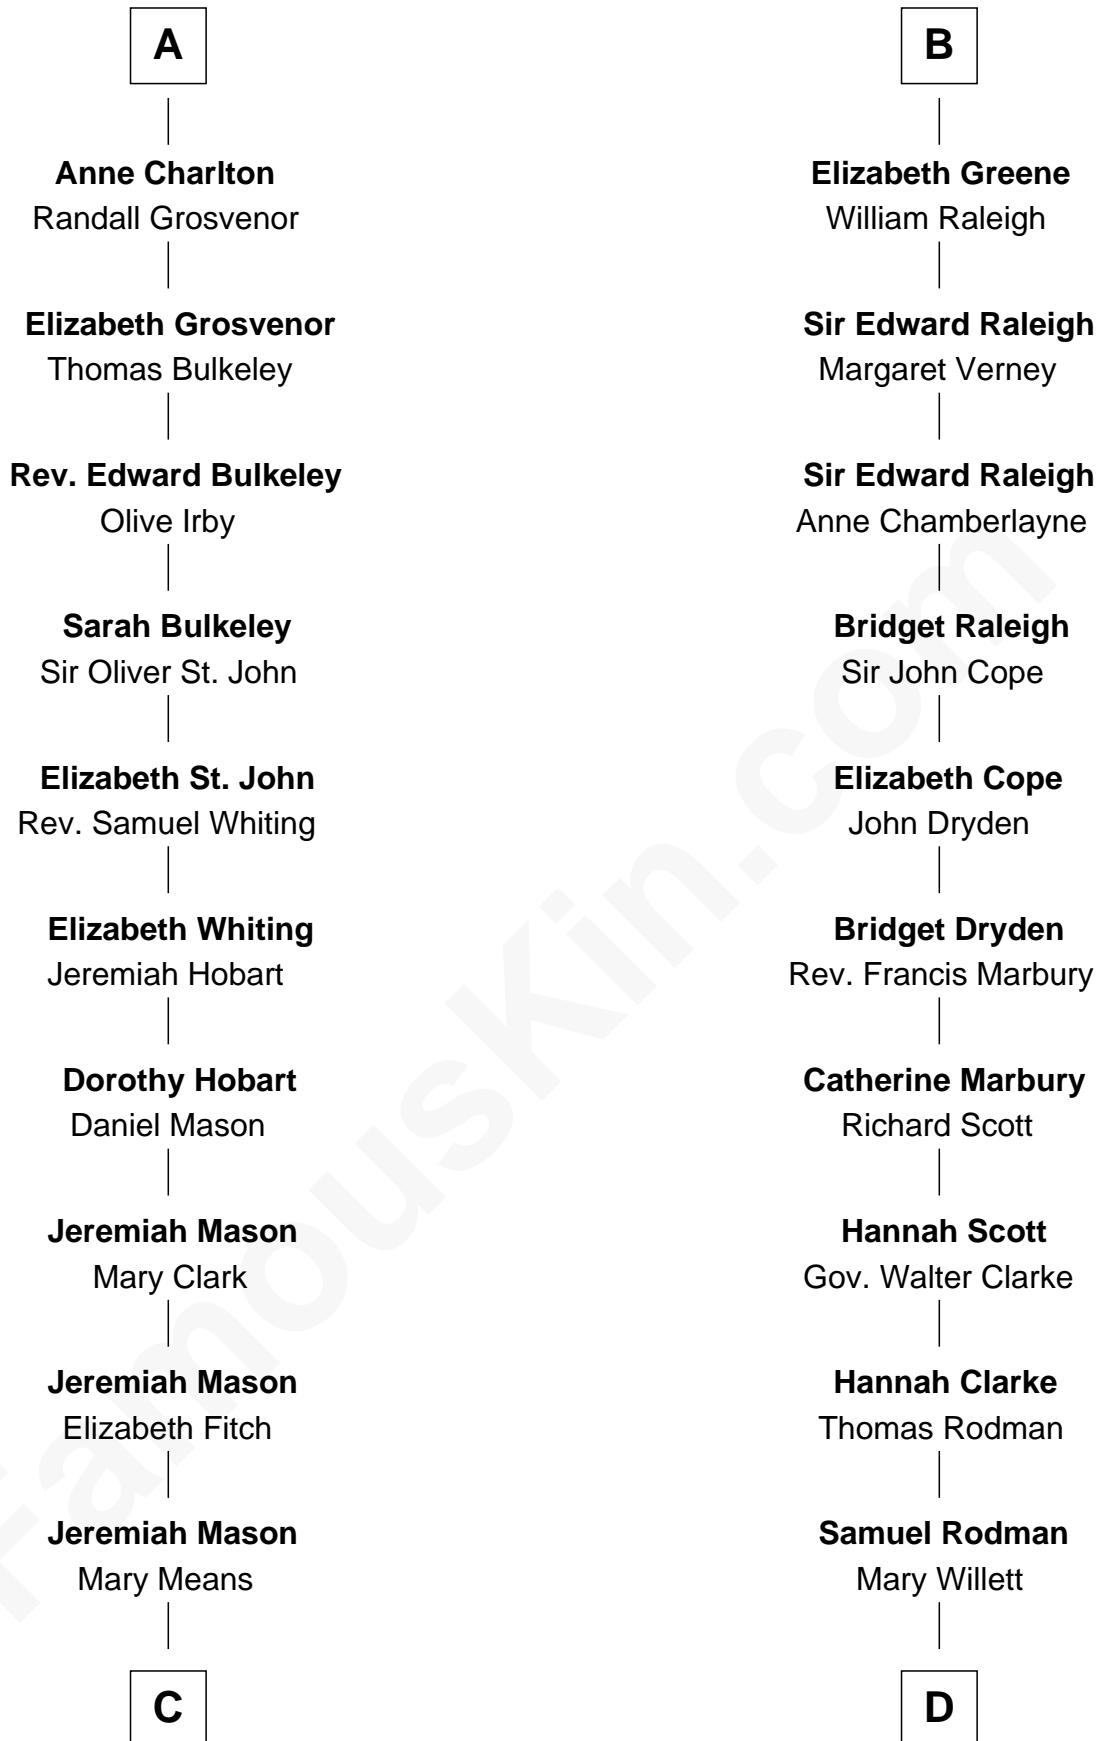

FamousKin.com

Relationship Chart of

John Kerry

68th U.S. Secretary of State

20th cousin 1 time removed of

Joseph Wharton

Founder of the Wharton School of Business

C

Robert Means Mason
Sarah Ellen Francis

Elizabeth Mason
Robert Charles Winthrop

Margaret Tyndal Winthrop
James Grant Forbes

Rosemary Isabel Forbes
Richard John Kerry

John Kerry
68th U.S. Secretary of State

D

Thomas Rodman
Mary Borden

Hannah Rodman
Samuel Rowland Fisher

Deborah Fisher
William Wharton

Joseph Wharton
Founder, Wharton School of Business

FamousKin.com