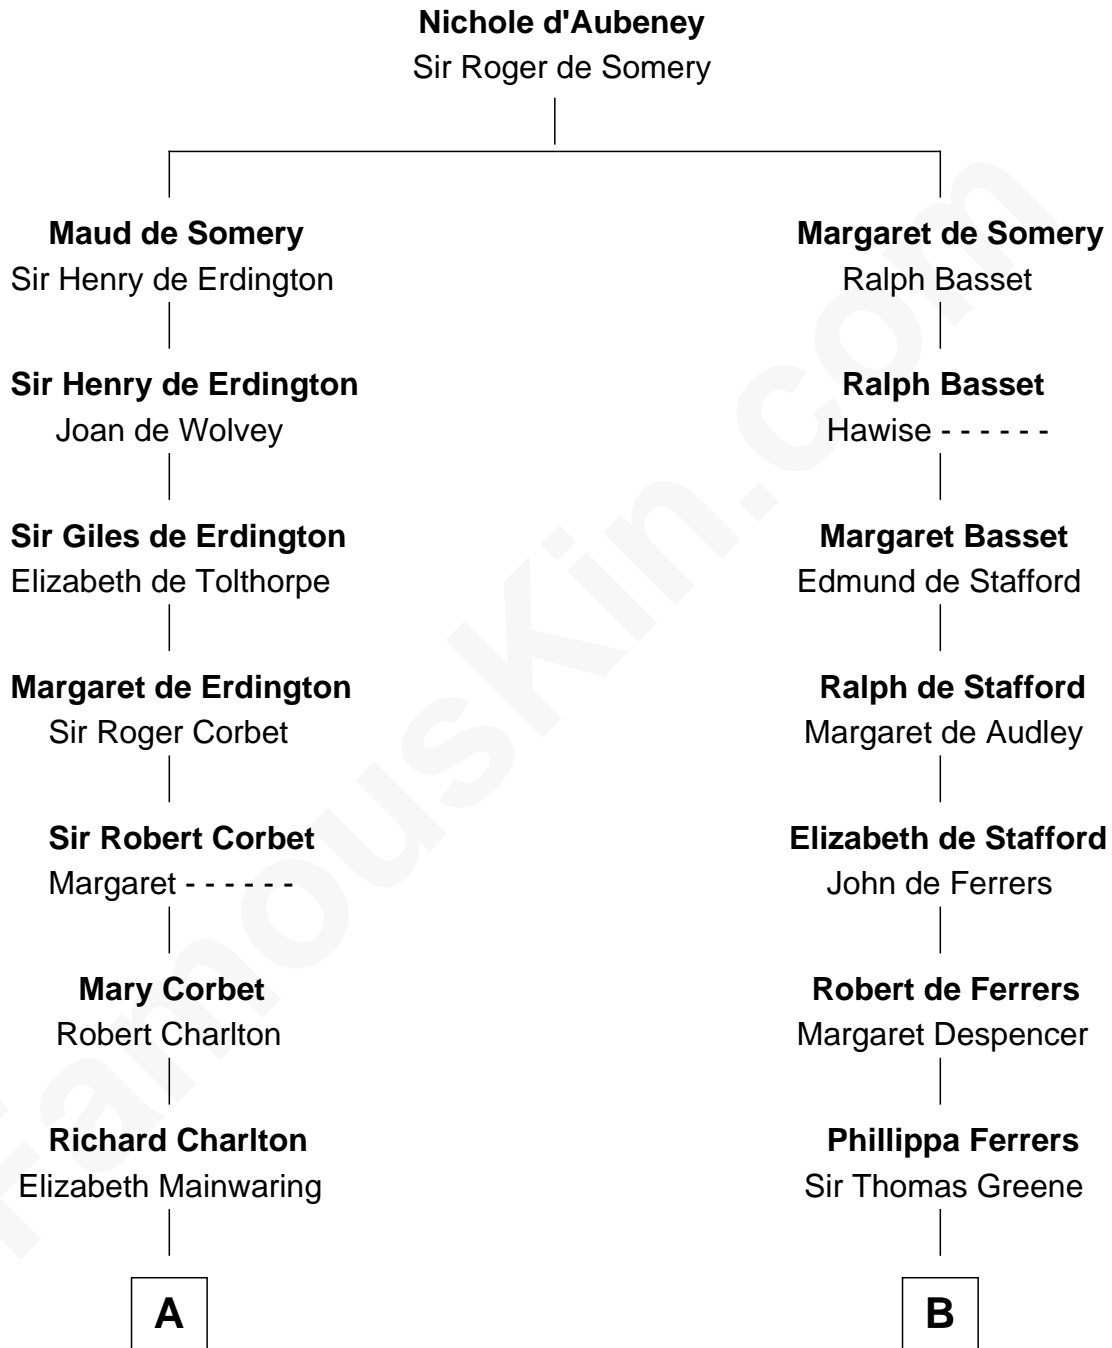

FamousKin.com

Relationship Chart of

John Kerry

68th U.S. Secretary of State

20th cousin 1 time removed of

Joseph Wharton

Founder of the Wharton School of Business

C

Robert Means Mason
Sarah Ellen Francis

Elizabeth Mason
Robert Charles Winthrop

Margaret Tyndal Winthrop
James Grant Forbes

Rosemary Isabel Forbes
Richard John Kerry

John Kerry
68th U.S. Secretary of State