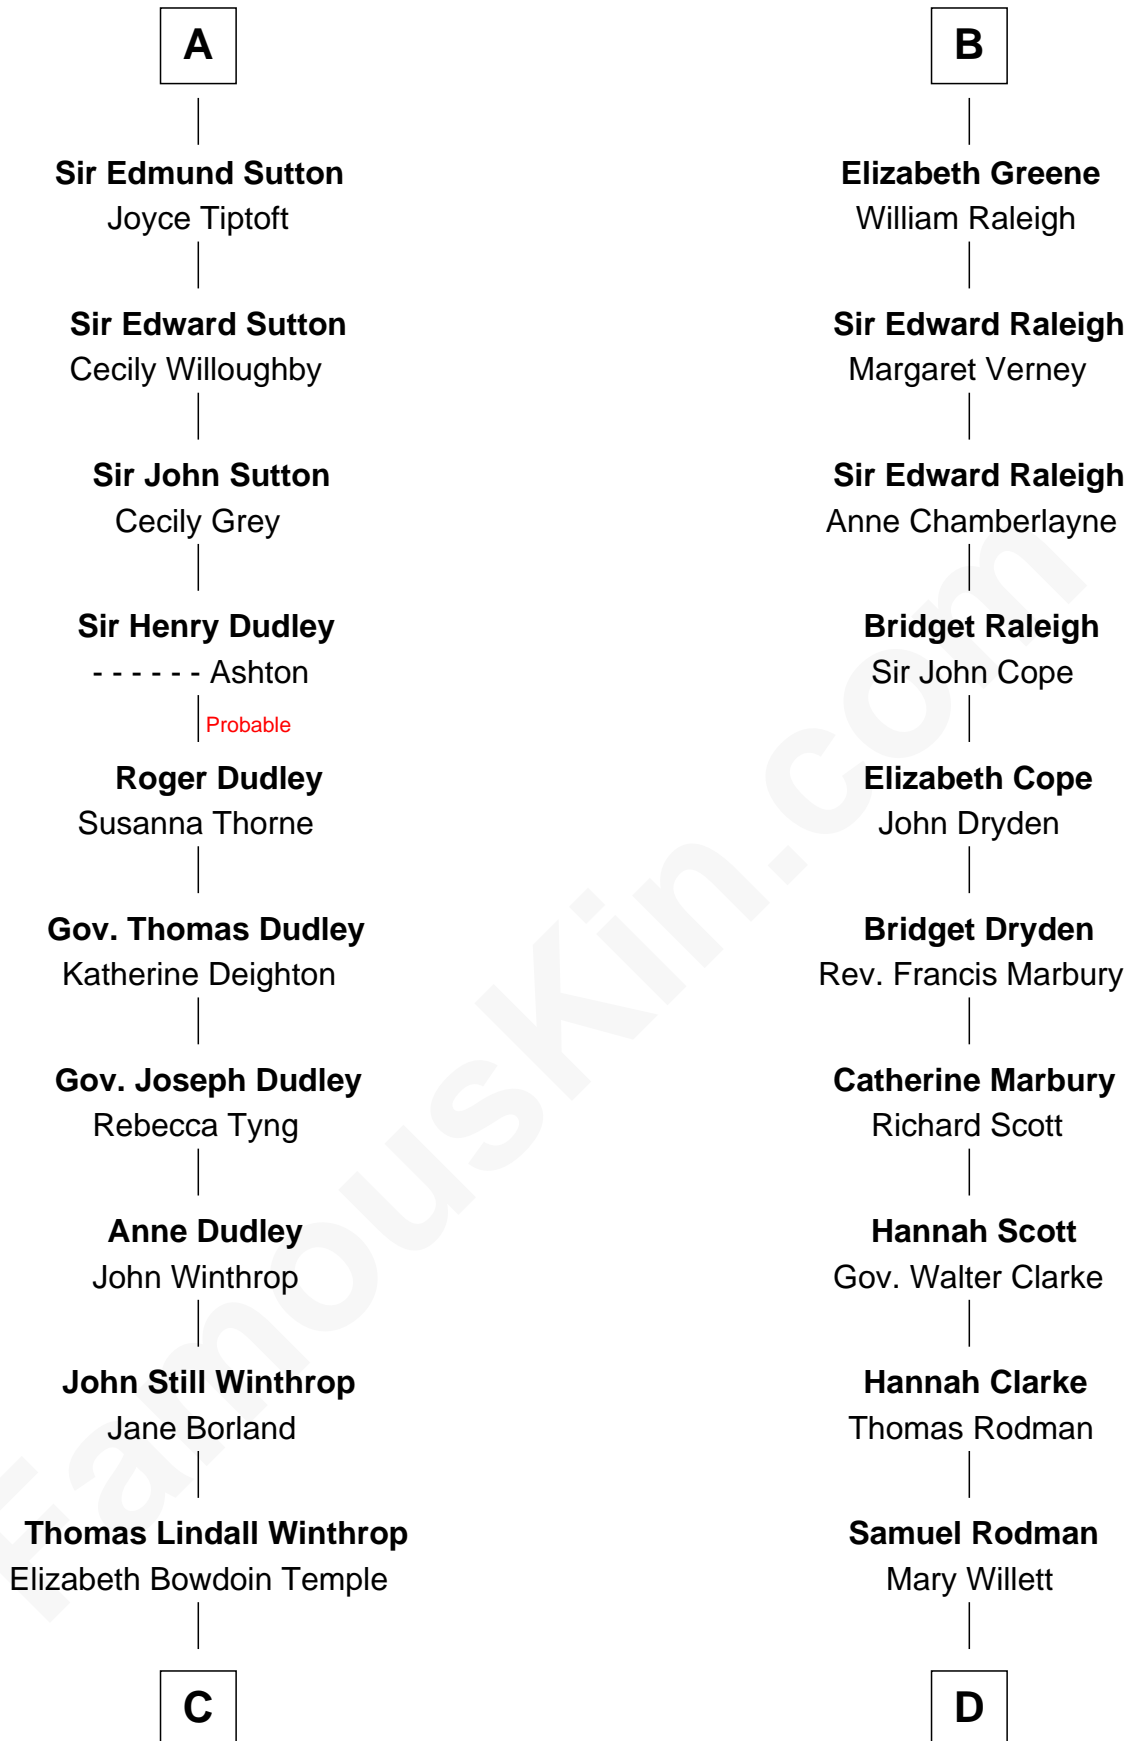

FamousKin.com Relationship Chart of

John Kerry

68th U.S. Secretary of State

20th cousin 1 time removed of

Joseph Wharton

Founder of the Wharton School of Business

Sir Roger de Somery

with wife
Amabil de Chaucombe

with wife
Nichole d'Aubenev

Roger de Somery
Agnes - - - - -

Margaret de Somery
Sir John de Sutton

Sir John de Sutton
Isabel de Cherleton

Sir John de Sutton
Joan de Clinton

Sir John Sutton
Alice le Despenser

Robert de Ferrers
Margaret Despenser

Phillippa Ferrers
Sir Thomas Greene

A

B

C

Robert Charles Winthrop
Elizabeth Cabot Blanchard

Robert Charles Winthrop
Elizabeth Mason

Margaret Tyndal Winthrop
James Grant Forbes

Rosemary Isabel Forbes
Richard John Kerry

John Kerry
68th U.S. Secretary of State

D

Thomas Rodman
Mary Borden

Hannah Rodman
Samuel Rowland Fisher

Deborah Fisher
William Wharton

Joseph Wharton
Founder, Wharton School of Business