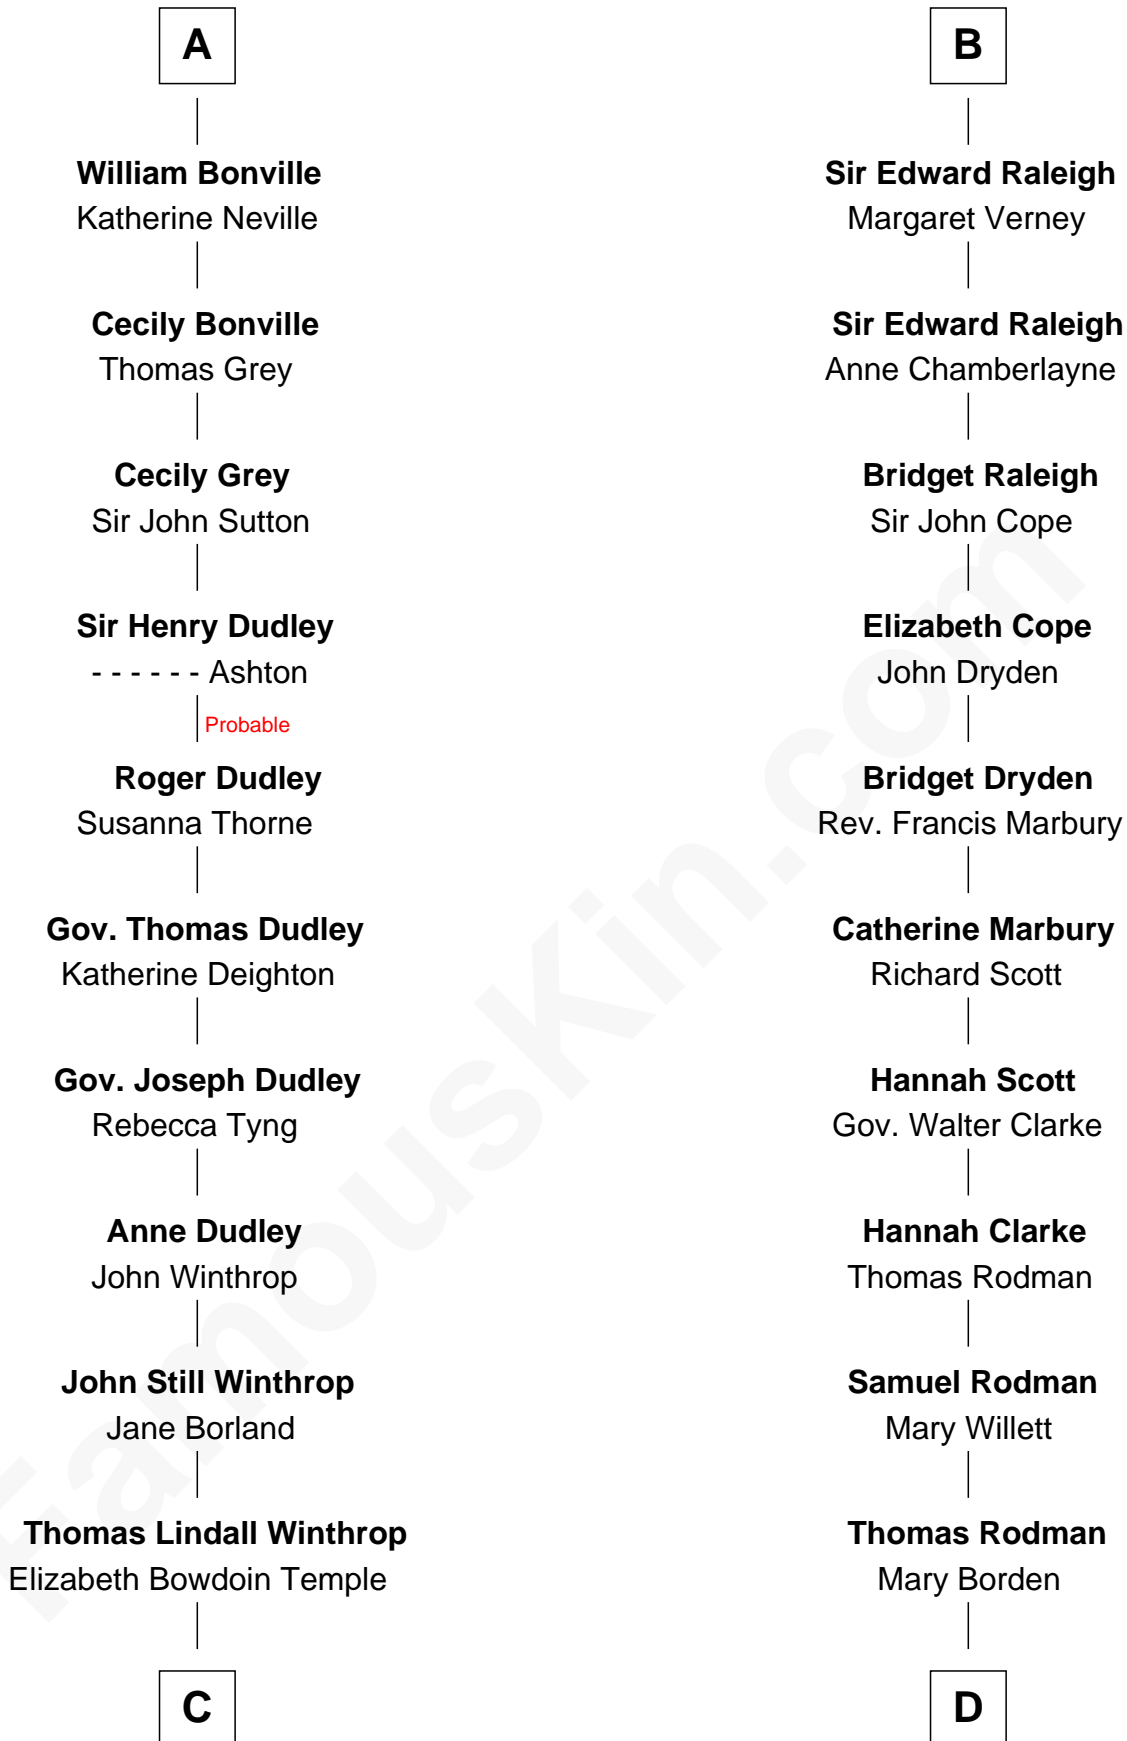

FamousKin.com Relationship Chart of

John Kerry

68th U.S. Secretary of State

19th cousin 2 times removed of

Joseph Wharton

Founder of the Wharton School of Business

Ralph Basset
Margaret de Somery

C

Robert Charles Winthrop
Elizabeth Cabot Blanchard

Robert Charles Winthrop
Elizabeth Mason

Margaret Tyndal Winthrop
James Grant Forbes

Rosemary Isabel Forbes
Richard John Kerry

John Kerry
68th U.S. Secretary of State

D

Hannah Rodman
Samuel Rowland Fisher

Deborah Fisher
William Wharton

Joseph Wharton
Founder, Wharton School of Business

FamousKin.com