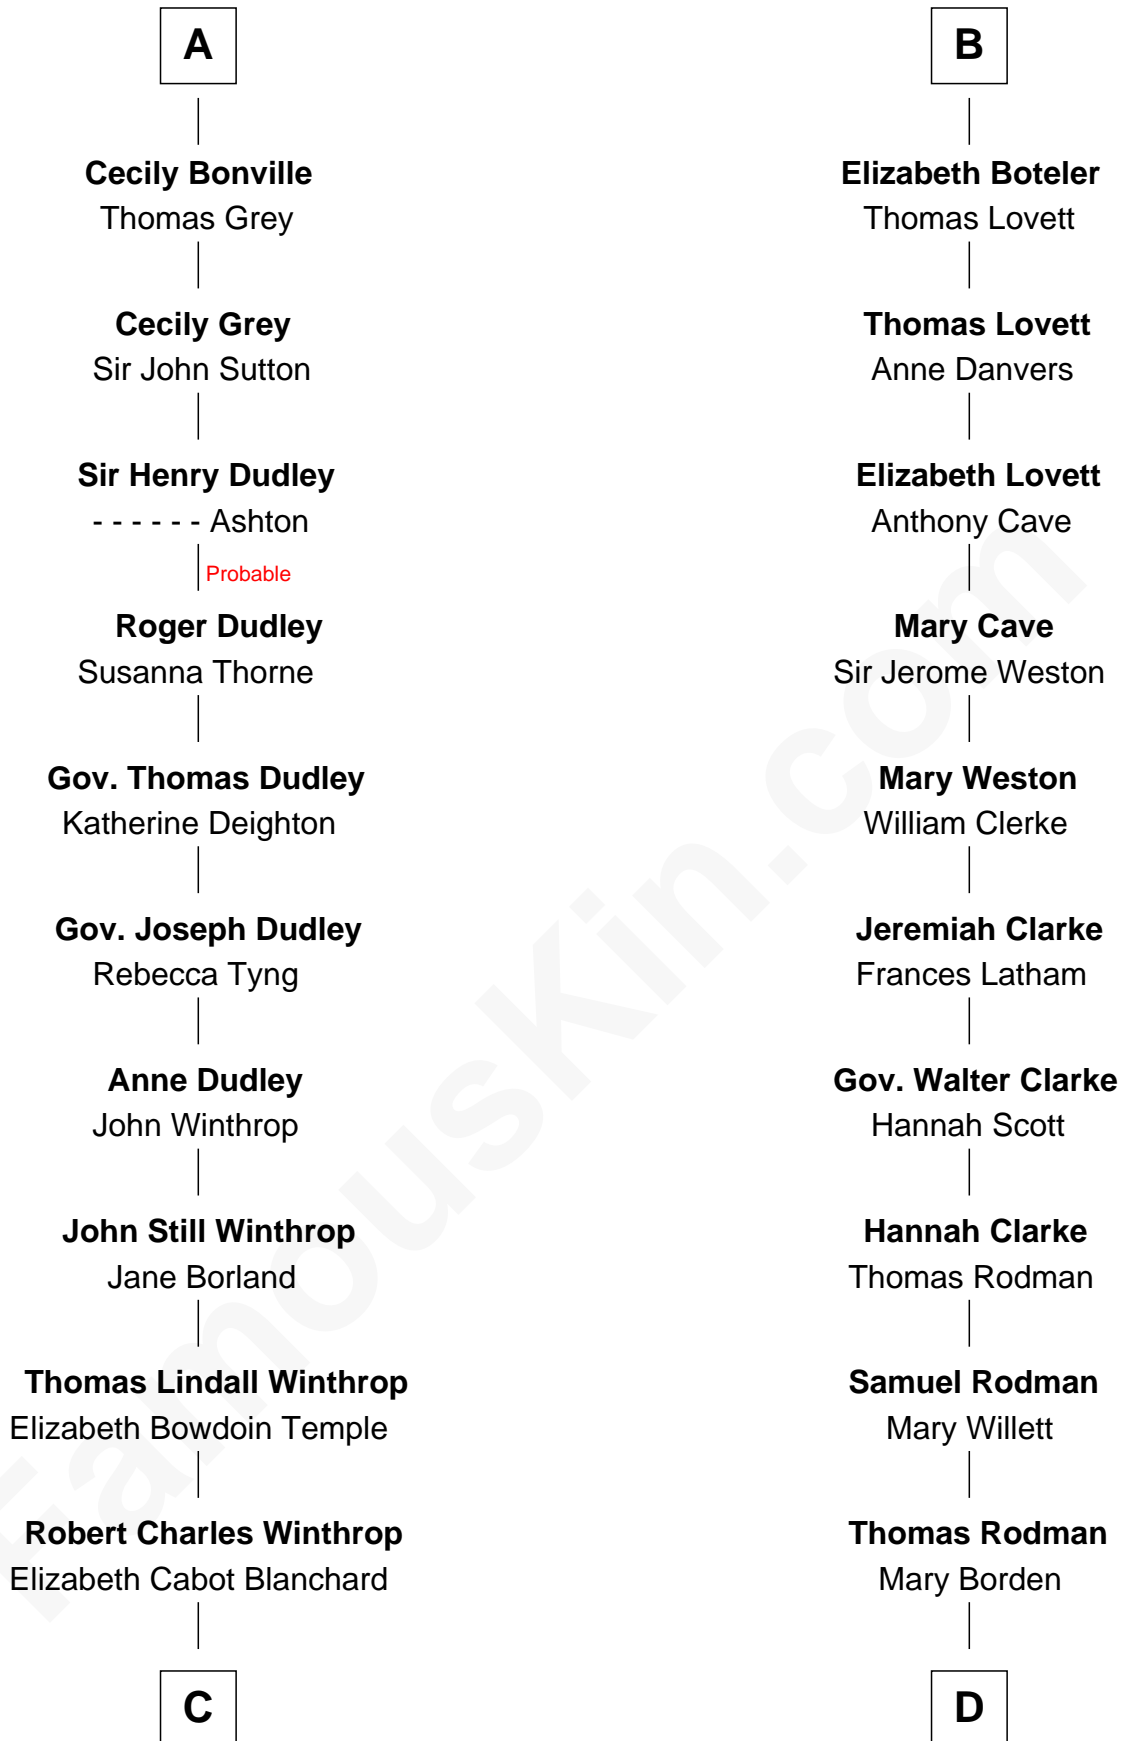

FamousKin.com Relationship Chart of

John Kerry

68th U.S. Secretary of State

19th cousin 1 time removed of

Joseph Wharton

Founder of the Wharton School of Business

Sir William de Valence

Joan de Munchensi

Isabel de Valence
Sir John de Hastings

Elizabeth de Hastings
Sir Roger de Grey

Sir Reynold de Grey
Eleanor le Strange

Sir Reynold Grey
Margaret de Ros

Margaret Grey
Sir William Bonville

William Bonville
Elizabeth Harington

William Bonville
Katherine Neville

A

Isabel de Valence
Sir John de Hastings

Elizabeth de Hastings
Sir Roger de Grey

Sir Reynold de Grey
Eleanor le Strange

Ida Grey
John Cokayne

Elizabeth Cokayne
Sir Philip le Boteler

Philip Boteler
Isabel Willoughby

John Boteler
Constance Vere

B

C

Robert Charles Winthrop

Elizabeth Mason

Margaret Tyndal Winthrop

James Grant Forbes