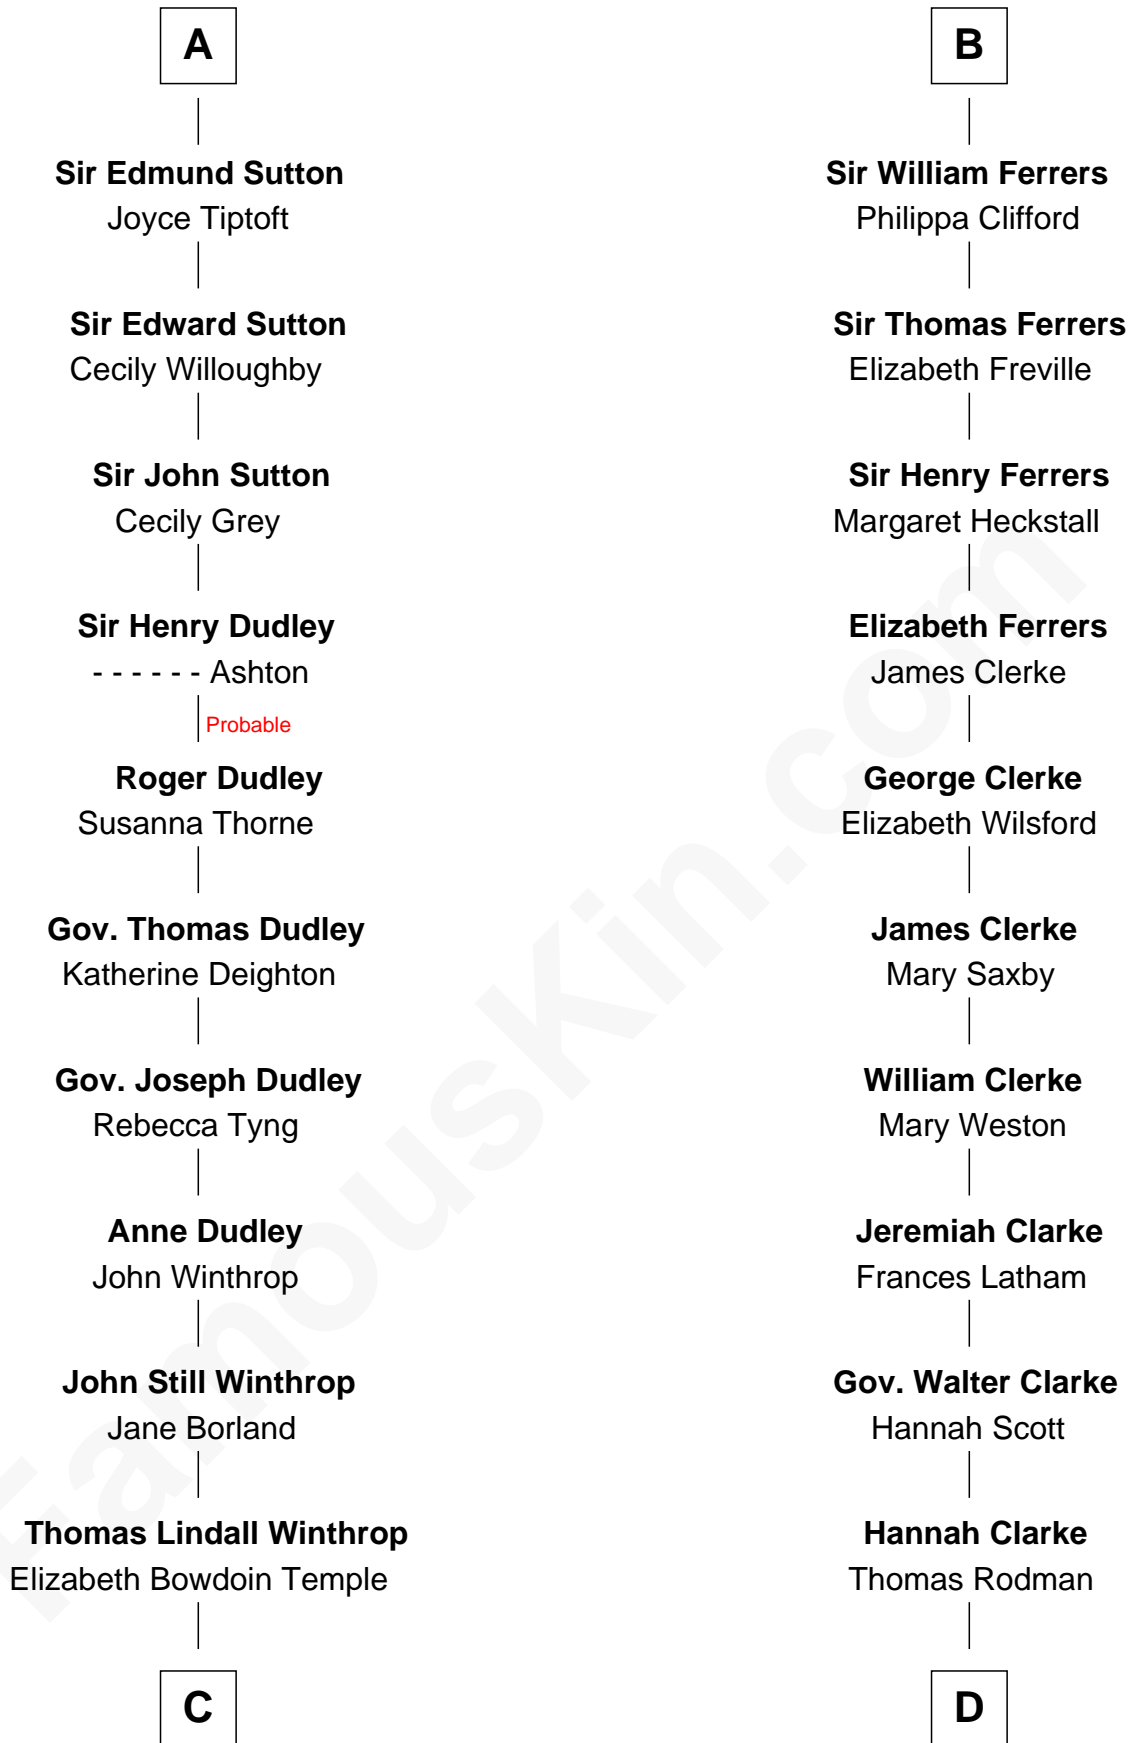

FamousKin.com Relationship Chart of

John Kerry

68th U.S. Secretary of State

21st cousin of

Joseph Wharton

Founder of the Wharton School of Business

John, King of England

C

Robert Charles Winthrop
Elizabeth Cabot Blanchard

Robert Charles Winthrop
Elizabeth Mason

Margaret Tyndal Winthrop
James Grant Forbes

Rosemary Isabel Forbes
Richard John Kerry

John Kerry
68th U.S. Secretary of State

D

Samuel Rodman
Mary Willett

Thomas Rodman
Mary Borden

Hannah Rodman
Samuel Rowland Fisher

Deborah Fisher
William Wharton

Joseph Wharton
Founder, Wharton School of Business

FamousKin.com