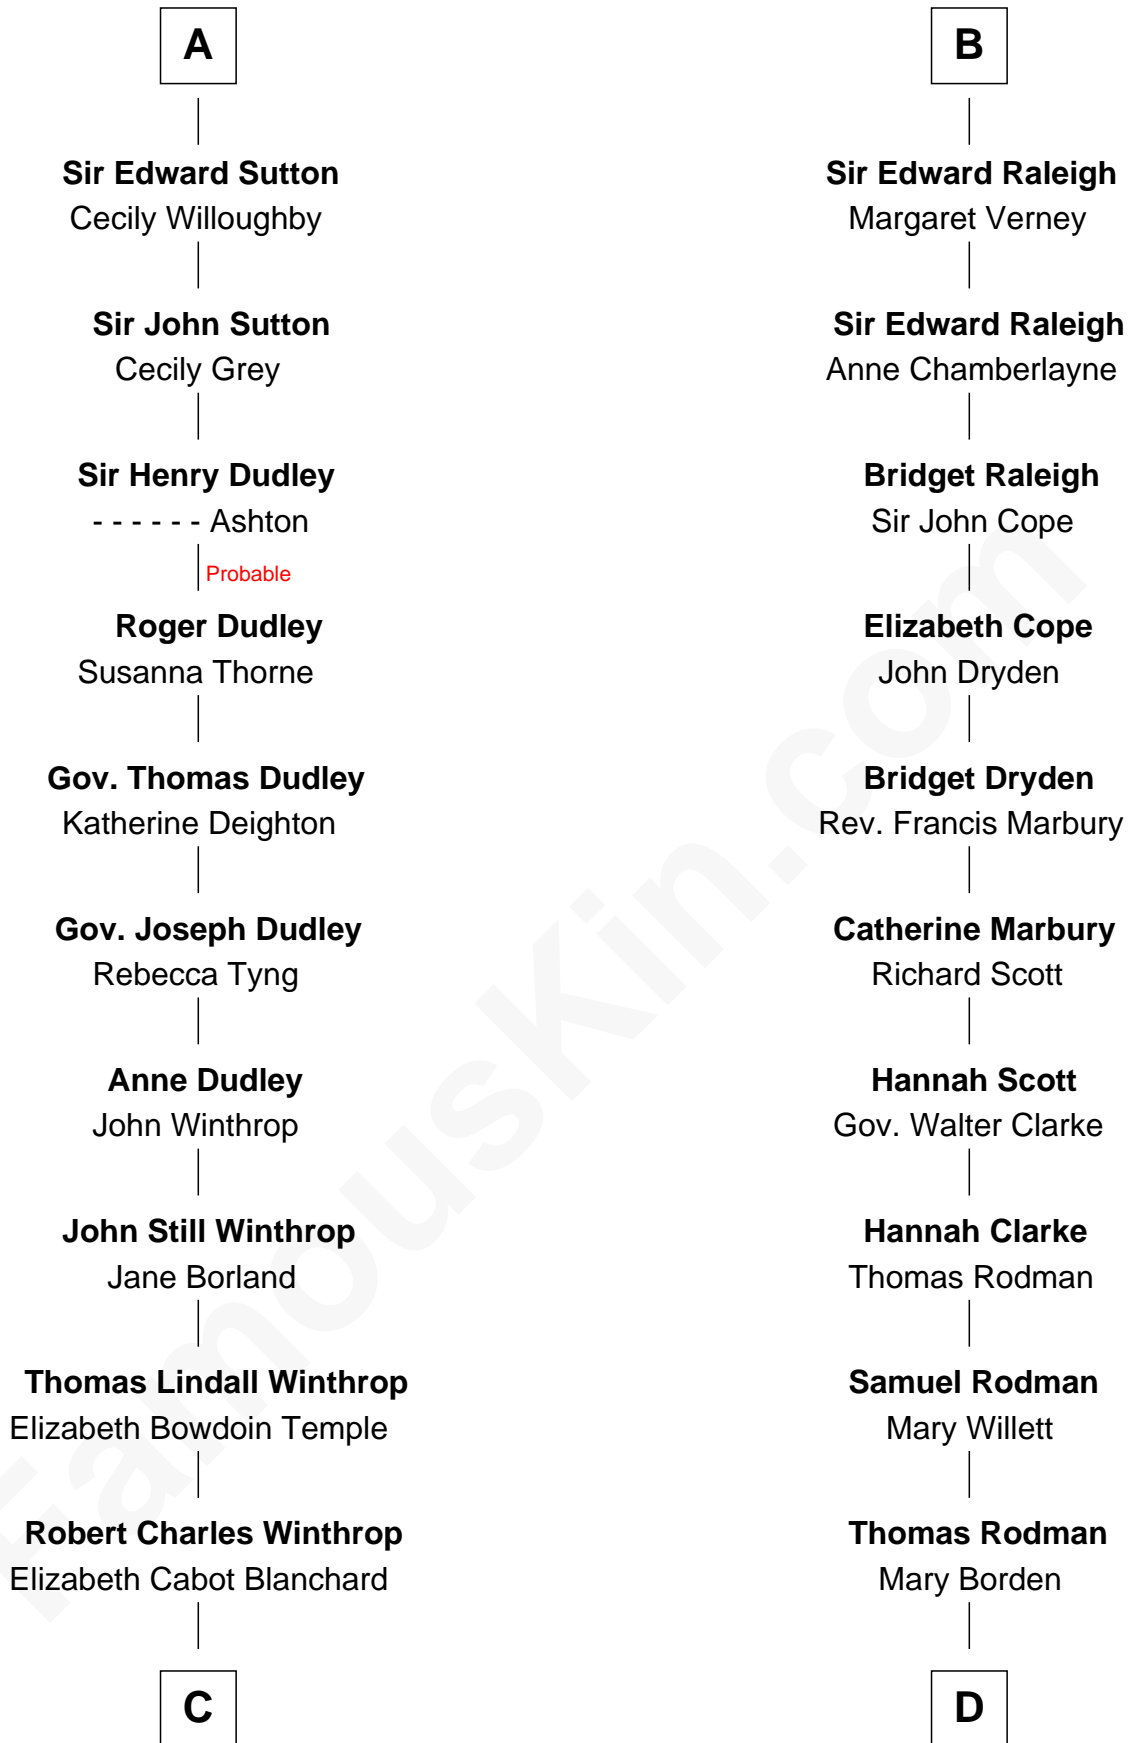

FamousKin.com Relationship Chart of

John Kerry

68th U.S. Secretary of State

19th cousin 1 time removed of

Joseph Wharton

Founder of the Wharton School of Business

C

Robert Charles Winthrop

Elizabeth Mason

Margaret Tyndal Winthrop

James Grant Forbes

Rosemary Isabel Forbes

Richard John Kerry

John Kerry

68th U.S. Secretary of State

D

Hannah Rodman

Samuel Rowland Fisher

Deborah Fisher

William Wharton

Joseph Wharton

Founder, Wharton School of Business

FamousKin.com