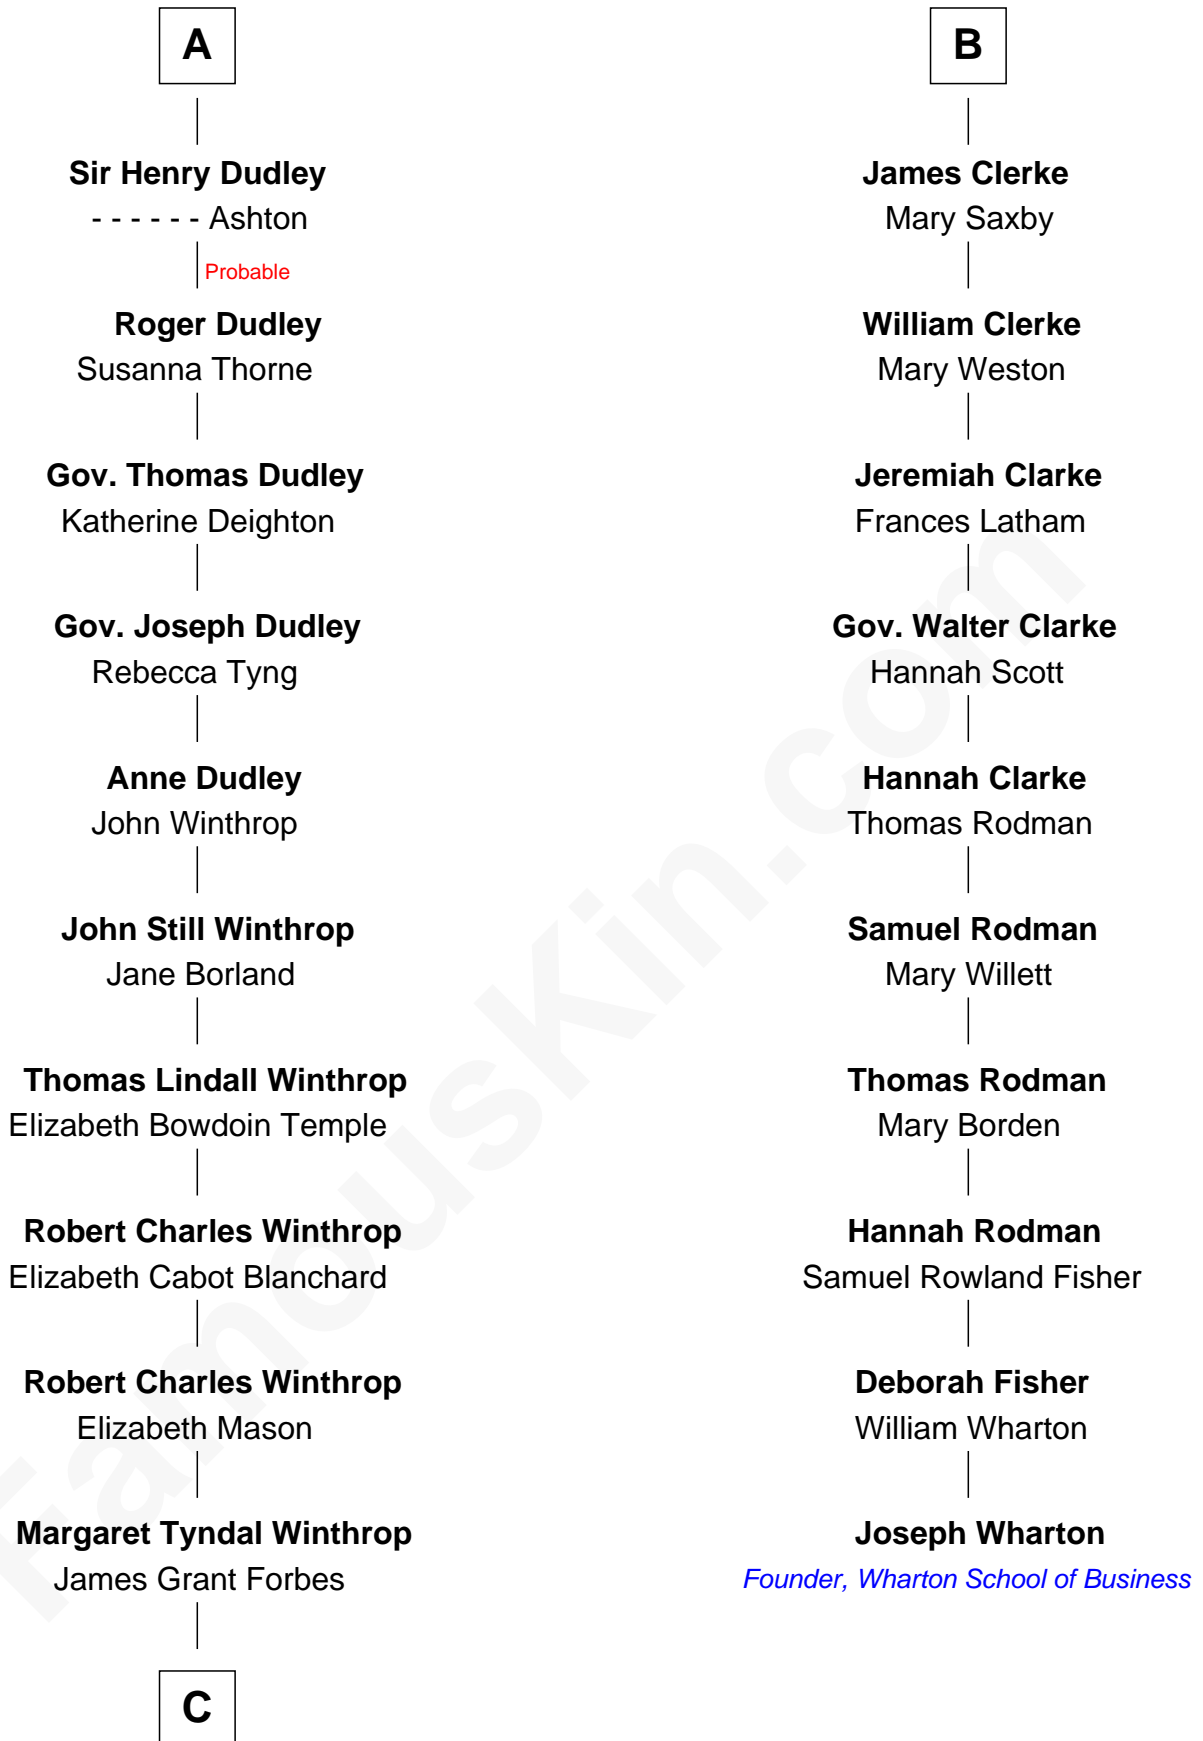

FamousKin.com Relationship Chart of

John Kerry

68th U.S. Secretary of State

16th cousin 2 times removed of

Joseph Wharton

Founder of the Wharton School of Business

Sir William de Ros
Margery de Badlesmere

Thomas de Ros
Beatrice de Stafford

Maud de Roos
John de Welles

Margaret de Ros
Sir Reynold Grey

Margery de Welles
Stephen le Scrope

Margaret Grey
Sir William Bonville

Maude le Scrope
Sir Baldwin Freville

William Bonville
Elizabeth Harington

Elizabeth Freville
Sir Thomas Ferrers

William Bonville
Katherine Neville

Sir Henry Ferrers
Margaret Heckstall

Cecily Bonville
Thomas Grey

Elizabeth Ferrers
James Clerke

Cecily Grey
Sir John Sutton

George Clerke
Elizabeth Wilsford

A

B

C

—
Rosemary Isabel Forbes

Richard John Kerry

—
John Kerry

68th U.S. Secretary of State

FamousKin.com