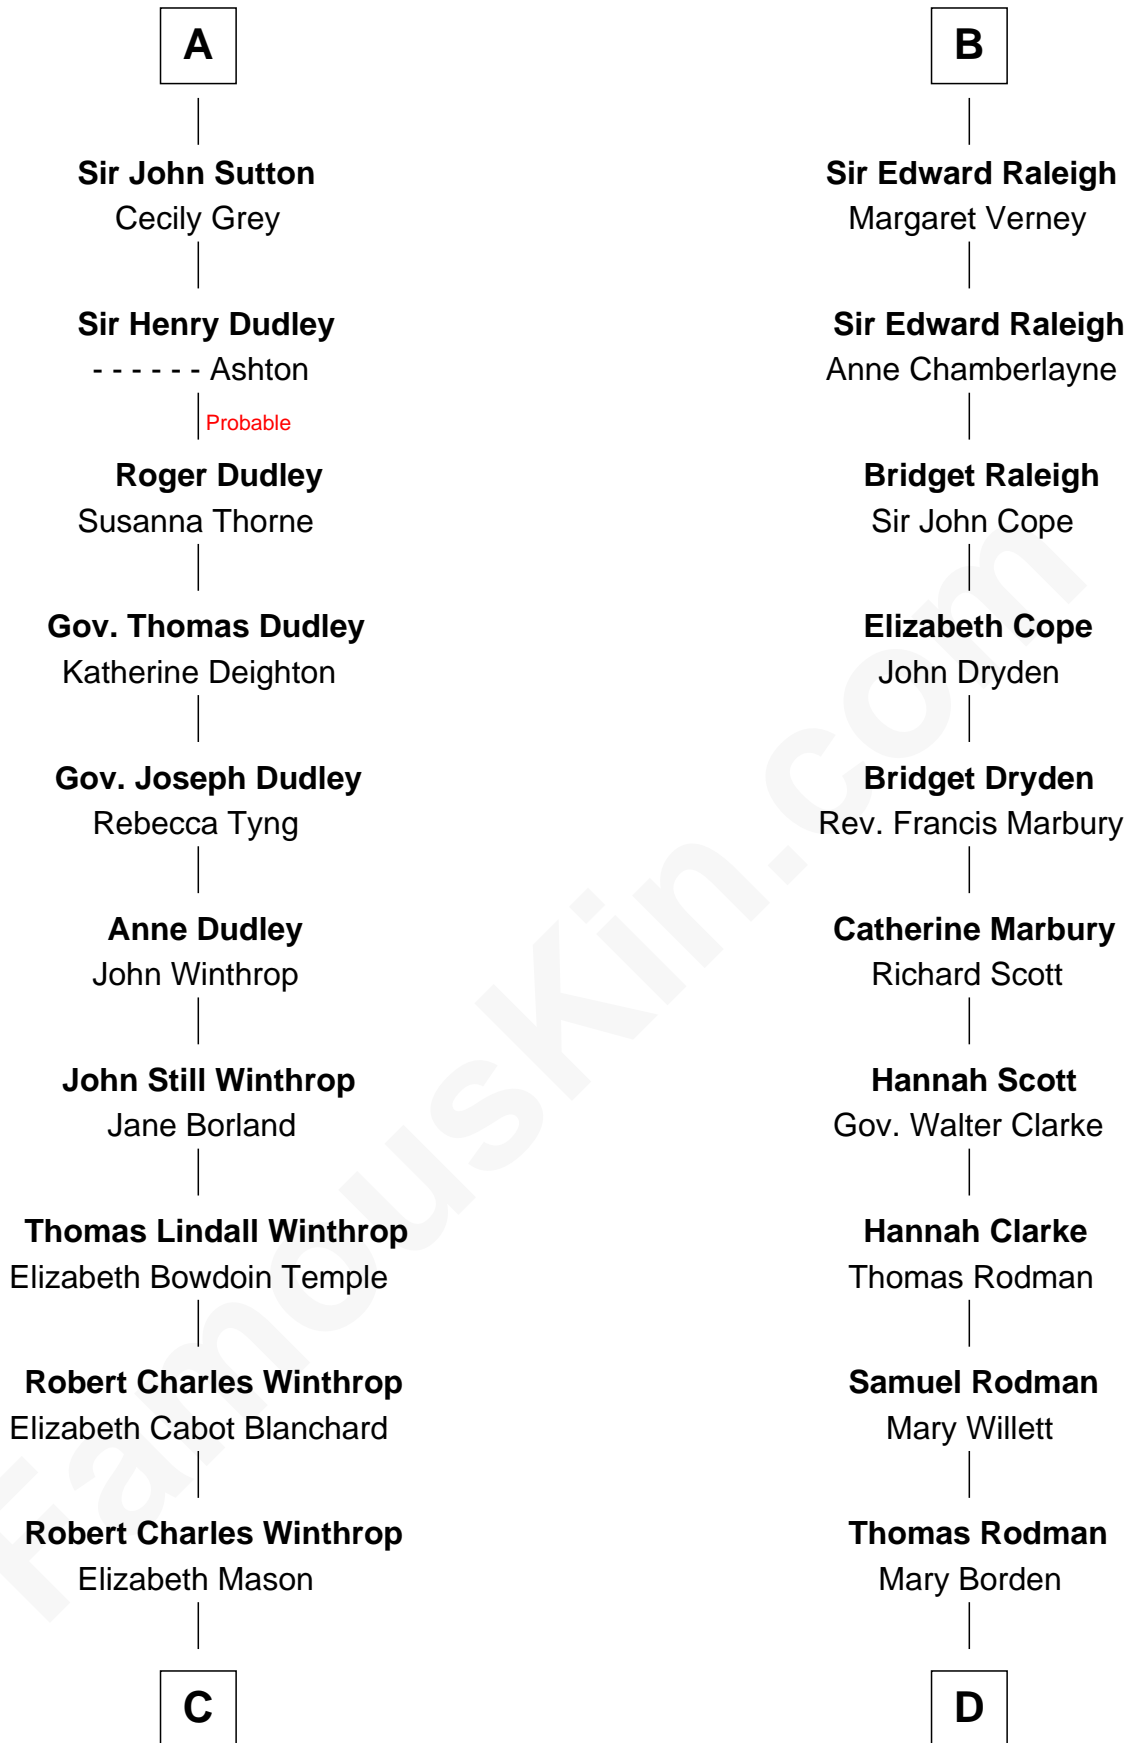

FamousKin.com Relationship Chart of

John Kerry

68th U.S. Secretary of State

19th cousin of

Joseph Wharton

Founder of the Wharton School of Business

Sir Edmund Mortimer

Margaret de Fiennes

C

Margaret Tyndal Winthrop

James Grant Forbes

Rosemary Isabel Forbes

Richard John Kerry

John Kerry

68th U.S. Secretary of State

D

Hannah Rodman

Samuel Rowland Fisher

Deborah Fisher

William Wharton

Joseph Wharton

Founder, Wharton School of Business

FamousKin.com