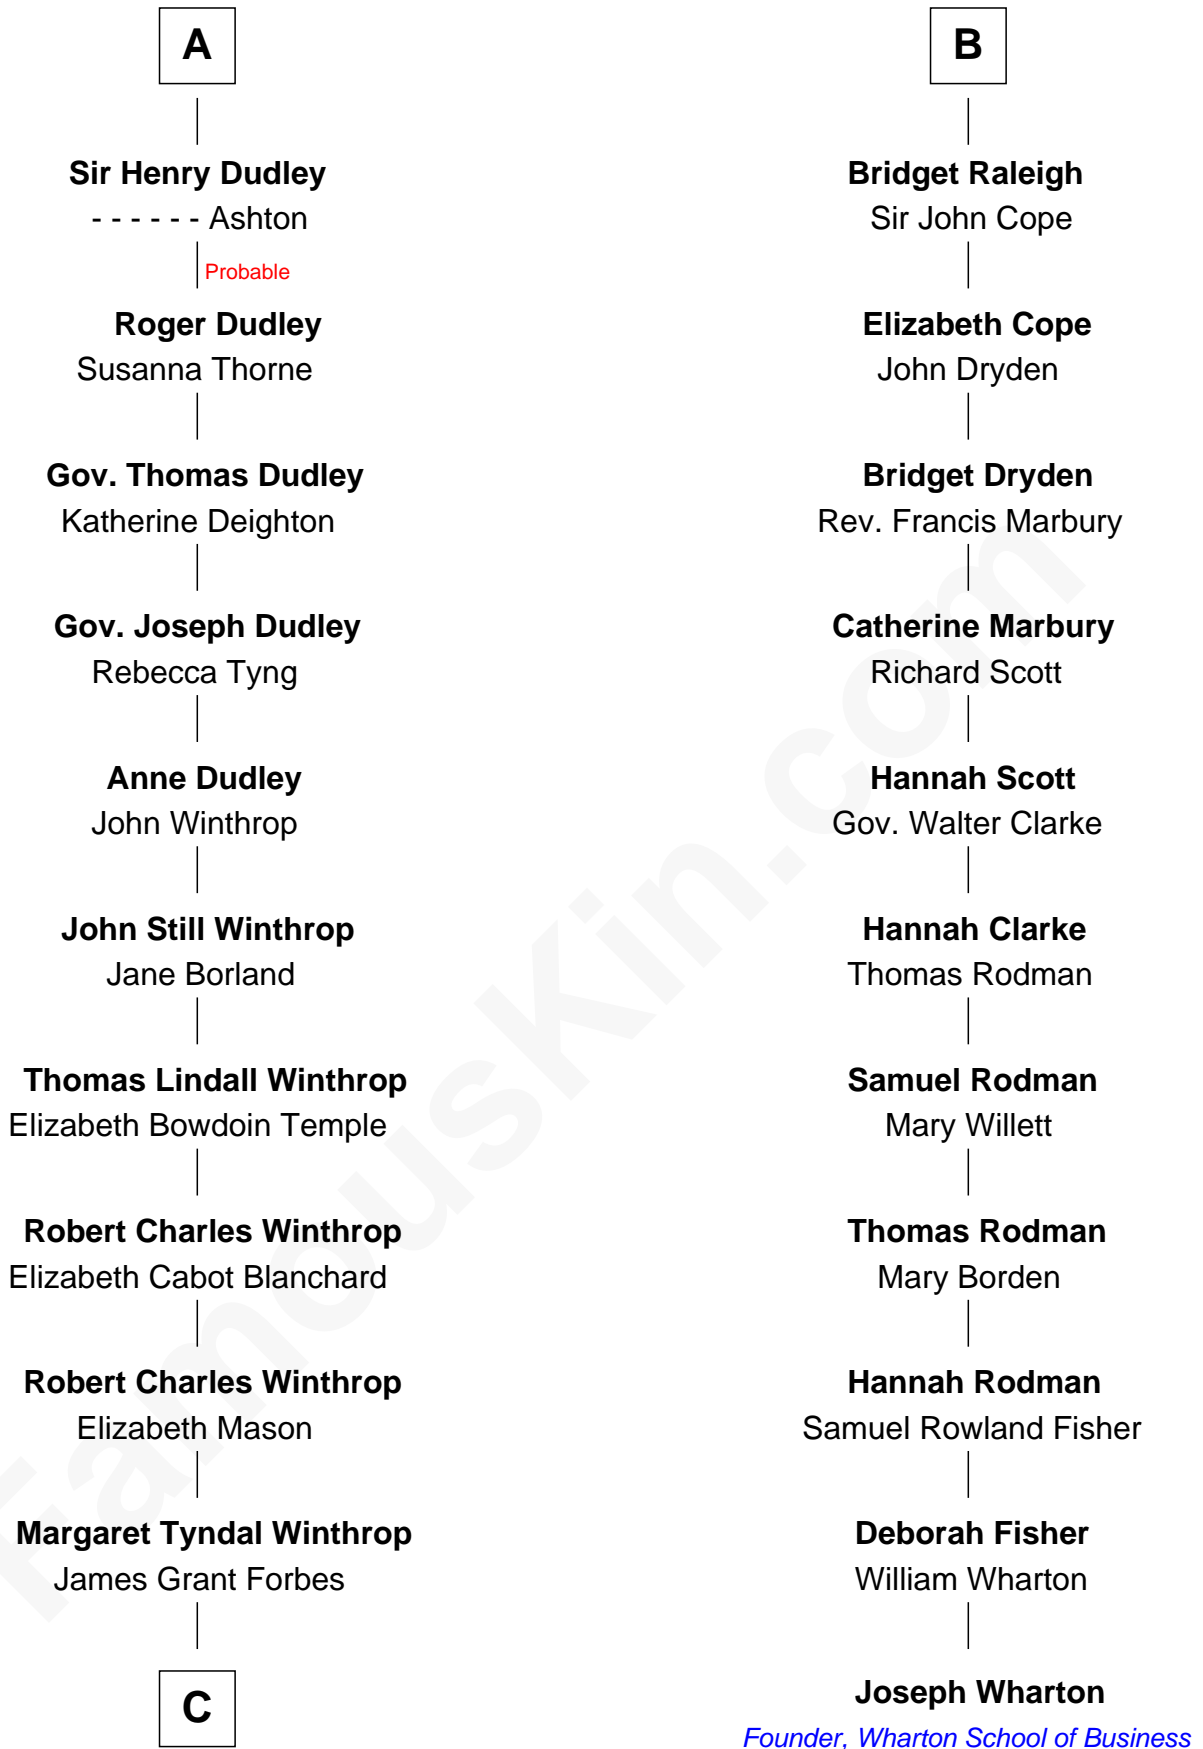

# FamousKin.com Relationship Chart of

**John Kerry**

68th U.S. Secretary of State

17th cousin 1 time removed of

**Joseph Wharton**

Founder of the Wharton School of Business

**Edmund Fitzalan**

Alice de Warenne

**Richard Fitzalan**  
Eleanor Plantagenet

**Alice Fitzalan**  
Sir Thomas de Holand

**Eleanor Holand**  
Edward Cherleton

**Joyce Cherleton**  
Sir John Tiptoft

**Joyce Tiptoft**  
Sir Edmund Sutton

**Sir Edward Sutton**  
Cecily Willoughby

**Sir John Sutton**  
Cecily Grey

**A**

**Mary Fitzalan**  
John le Strange

**Ankaret le Strange**  
Sir Richard Talbot

**Mary Talbot**  
Sir Thomas Greene

**Sir Thomas Greene**  
Phillippa Ferrers

**Elizabeth Greene**  
William Raleigh

**Sir Edward Raleigh**  
Margaret Verney

**Sir Edward Raleigh**  
Anne Chamberlayne

**B**

**C**

—  
**Rosemary Isabel Forbes**

Richard John Kerry

—  
**John Kerry**

*68th U.S. Secretary of State*