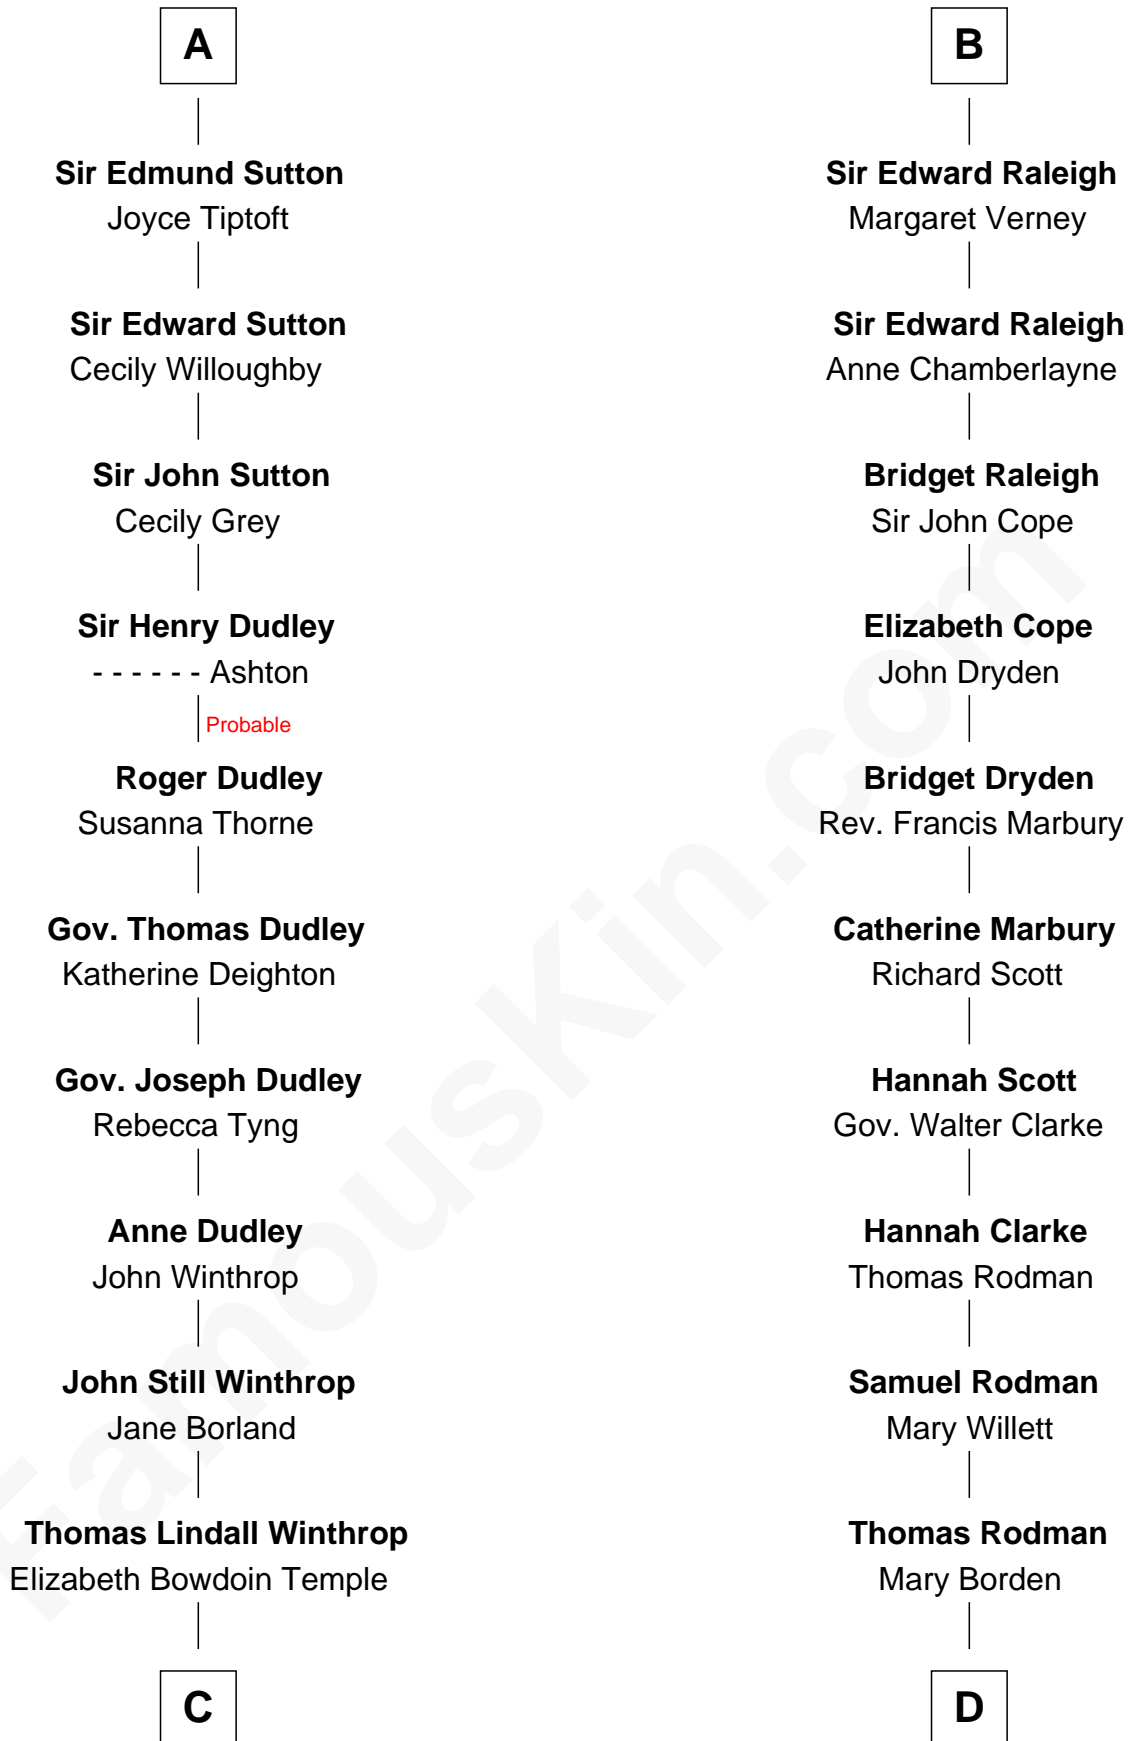

# FamousKin.com Relationship Chart of

**John Kerry**

*68th U.S. Secretary of State*

19th cousin 2 times removed of

**Joseph Wharton**

*Founder of the Wharton School of Business*

**Sir Hugh le Despencer**

Aveline Basset

Isabella de Beauchamp

**Hugh le Despencer**

Eleanor de Clare

**Sir Edward le Despencer**

Anne de Ferrers

**Edward Despencer**

Elizabeth Burghersh

**Margaret Despencer**

Robert de Ferrers

**Phillippa Ferrers**

Sir Thomas Greene

**Elizabeth Greene**

William Raleigh

**B**

**C**

**Robert Charles Winthrop**  
Elizabeth Cabot Blanchard

**Robert Charles Winthrop**  
Elizabeth Mason

**Margaret Tyndal Winthrop**  
James Grant Forbes

**Rosemary Isabel Forbes**  
Richard John Kerry

**John Kerry**  
*68th U.S. Secretary of State*

**D**

**Hannah Rodman**  
Samuel Rowland Fisher