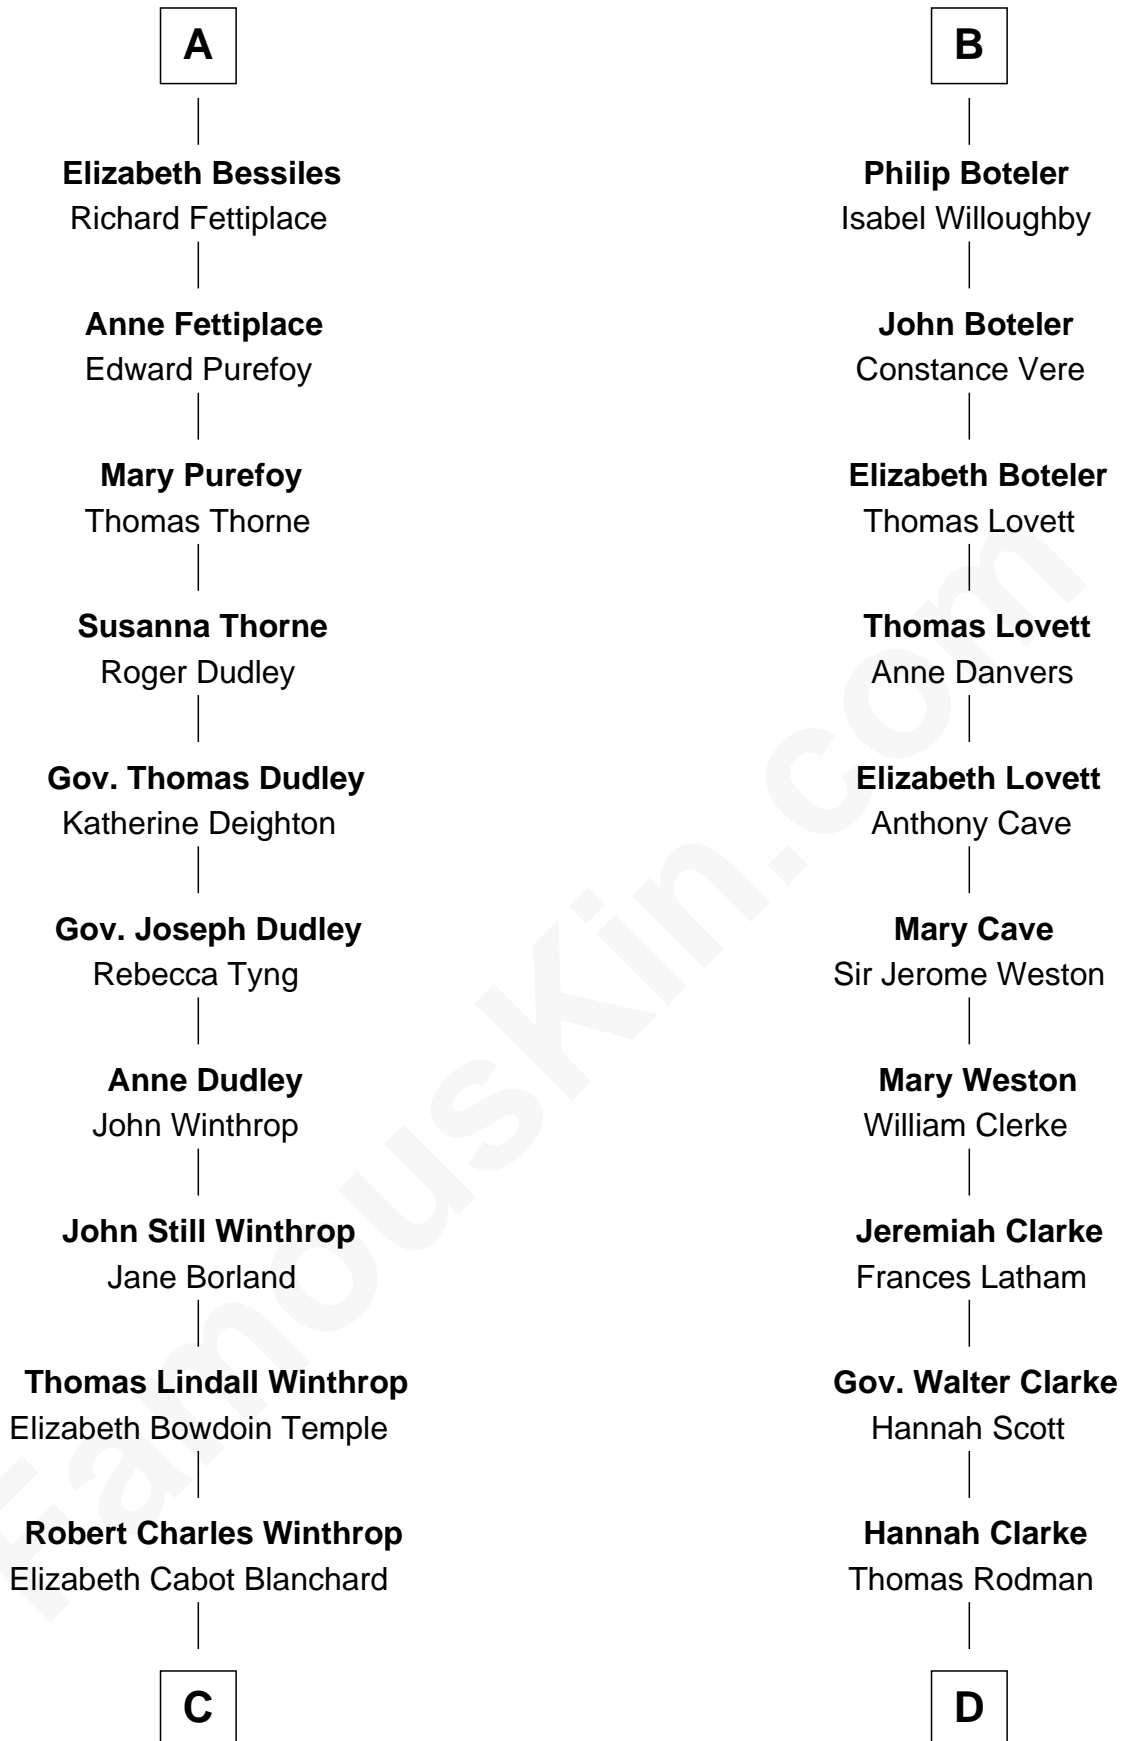

# FamousKin.com Relationship Chart of

**John Kerry**

68th U.S. Secretary of State

20th cousin 1 time removed of

**Joseph Wharton**

Founder of the Wharton School of Business

**Sir Walter FitzRobert**

Ida Longespee

**C**

**Robert Charles Winthrop**

Elizabeth Mason

**Margaret Tyndal Winthrop**

James Grant Forbes

**Rosemary Isabel Forbes**

Richard John Kerry

**John Kerry**

*68th U.S. Secretary of State*

**D**

**Samuel Rodman**

Mary Willett

**Thomas Rodman**

Mary Borden

**Hannah Rodman**

Samuel Rowland Fisher

**Deborah Fisher**

William Wharton

**Joseph Wharton**

*Founder, Wharton School of Business*