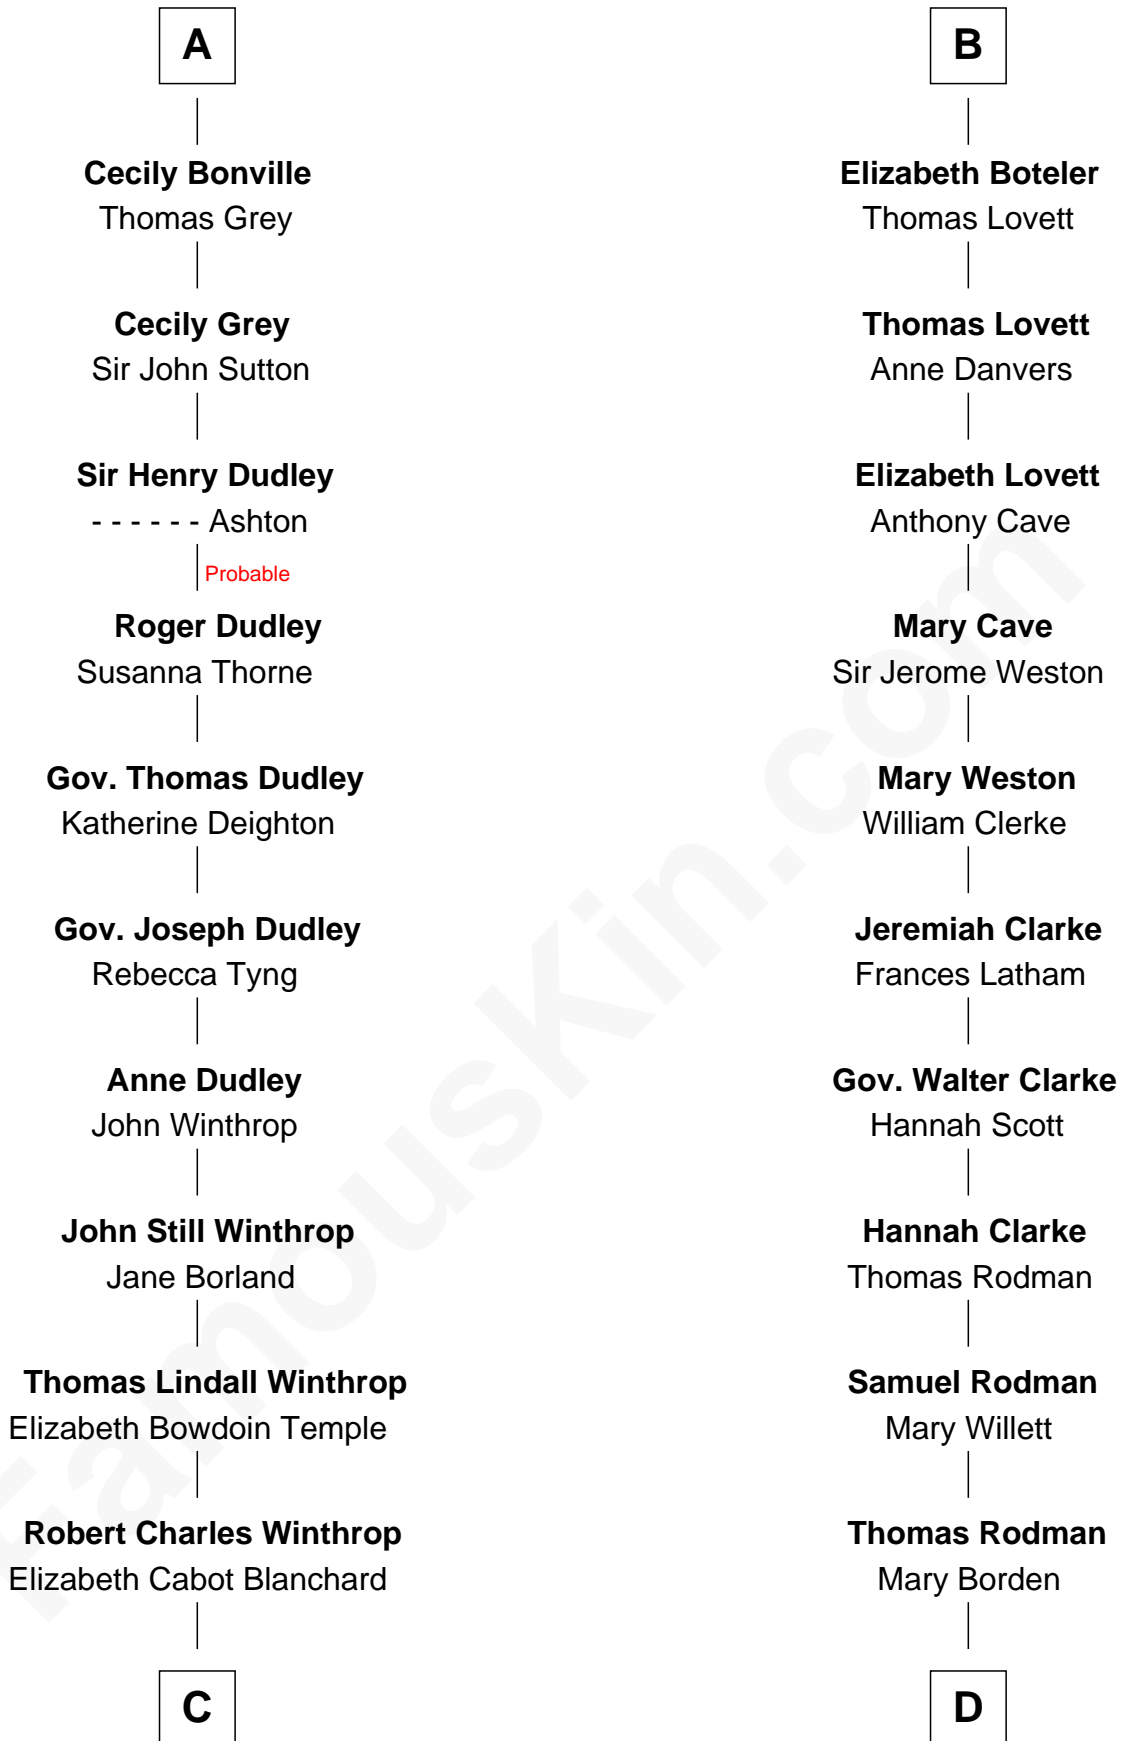

FamousKin.com Relationship Chart of

John Kerry

68th U.S. Secretary of State

19th cousin 1 time removed of

Joseph Wharton

Founder of the Wharton School of Business

Sir John de Verdun

Eleanor de Bohun

C

Robert Charles Winthrop

Elizabeth Mason

Margaret Tyndal Winthrop

James Grant Forbes

Rosemary Isabel Forbes

Richard John Kerry

John Kerry

68th U.S. Secretary of State

D

Hannah Rodman

Samuel Rowland Fisher

Deborah Fisher

William Wharton

Joseph Wharton

Founder, Wharton School of Business