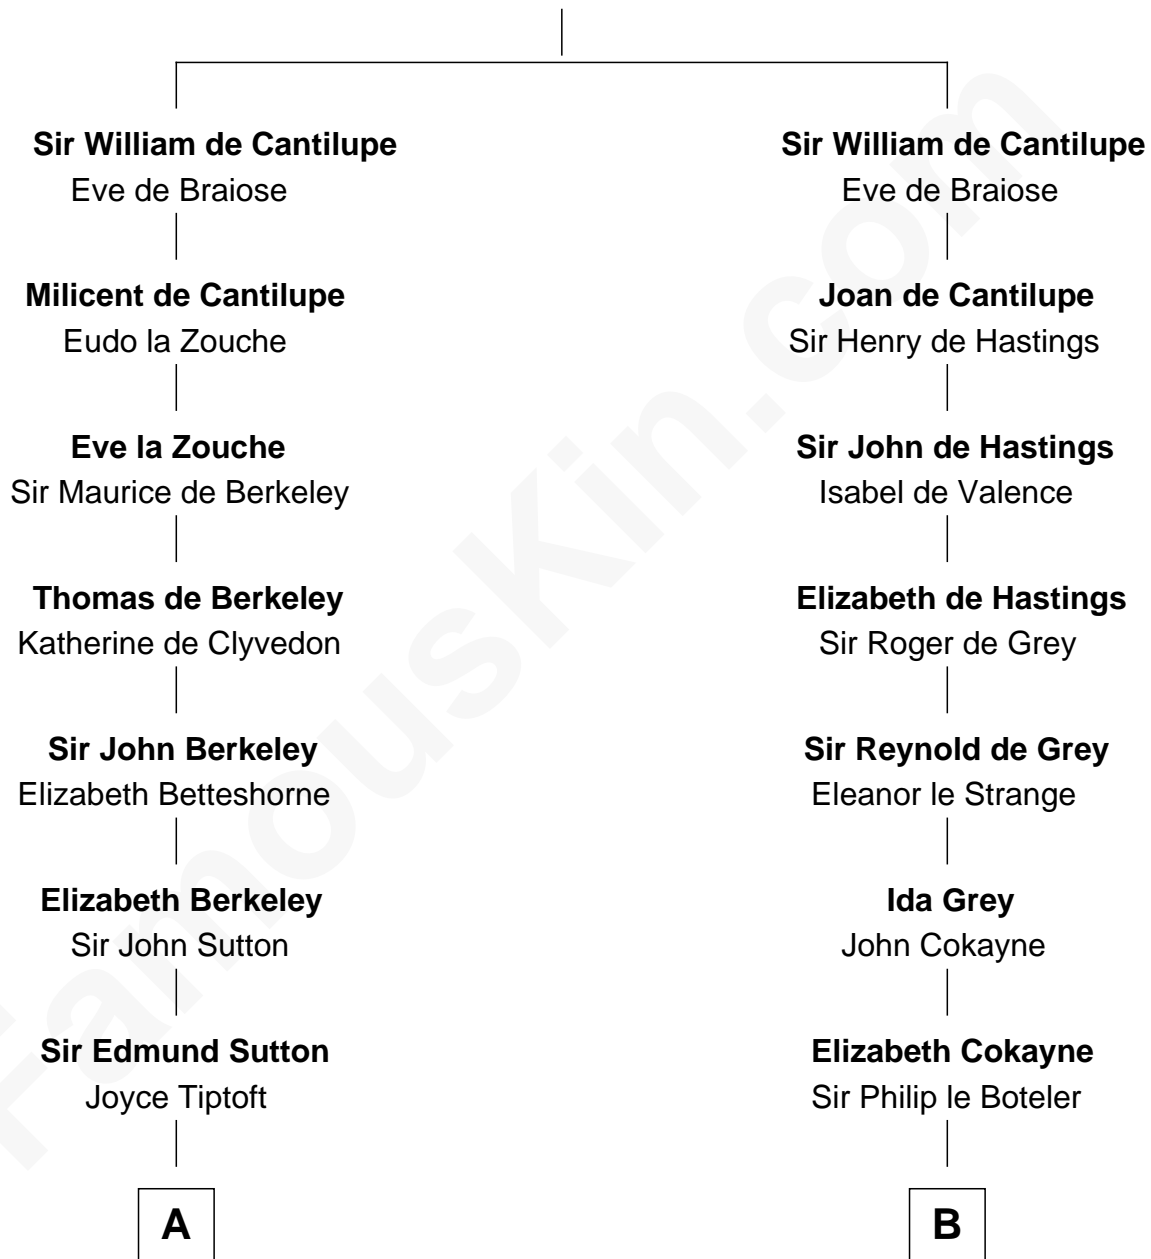

# FamousKin.com Relationship Chart of

**John Kerry**

*68th U.S. Secretary of State*

20th cousin 1 time removed of

**Joseph Wharton**

*Founder of the Wharton School of Business*

**William de Cantilupe**

**C**

**Robert Charles Winthrop**

Elizabeth Mason

**Margaret Tyndal Winthrop**

James Grant Forbes

**Rosemary Isabel Forbes**

Richard John Kerry

**John Kerry**

*68th U.S. Secretary of State*

**D**

**Samuel Rodman**

Mary Willett

**Thomas Rodman**

Mary Borden

**Hannah Rodman**

Samuel Rowland Fisher

**Deborah Fisher**