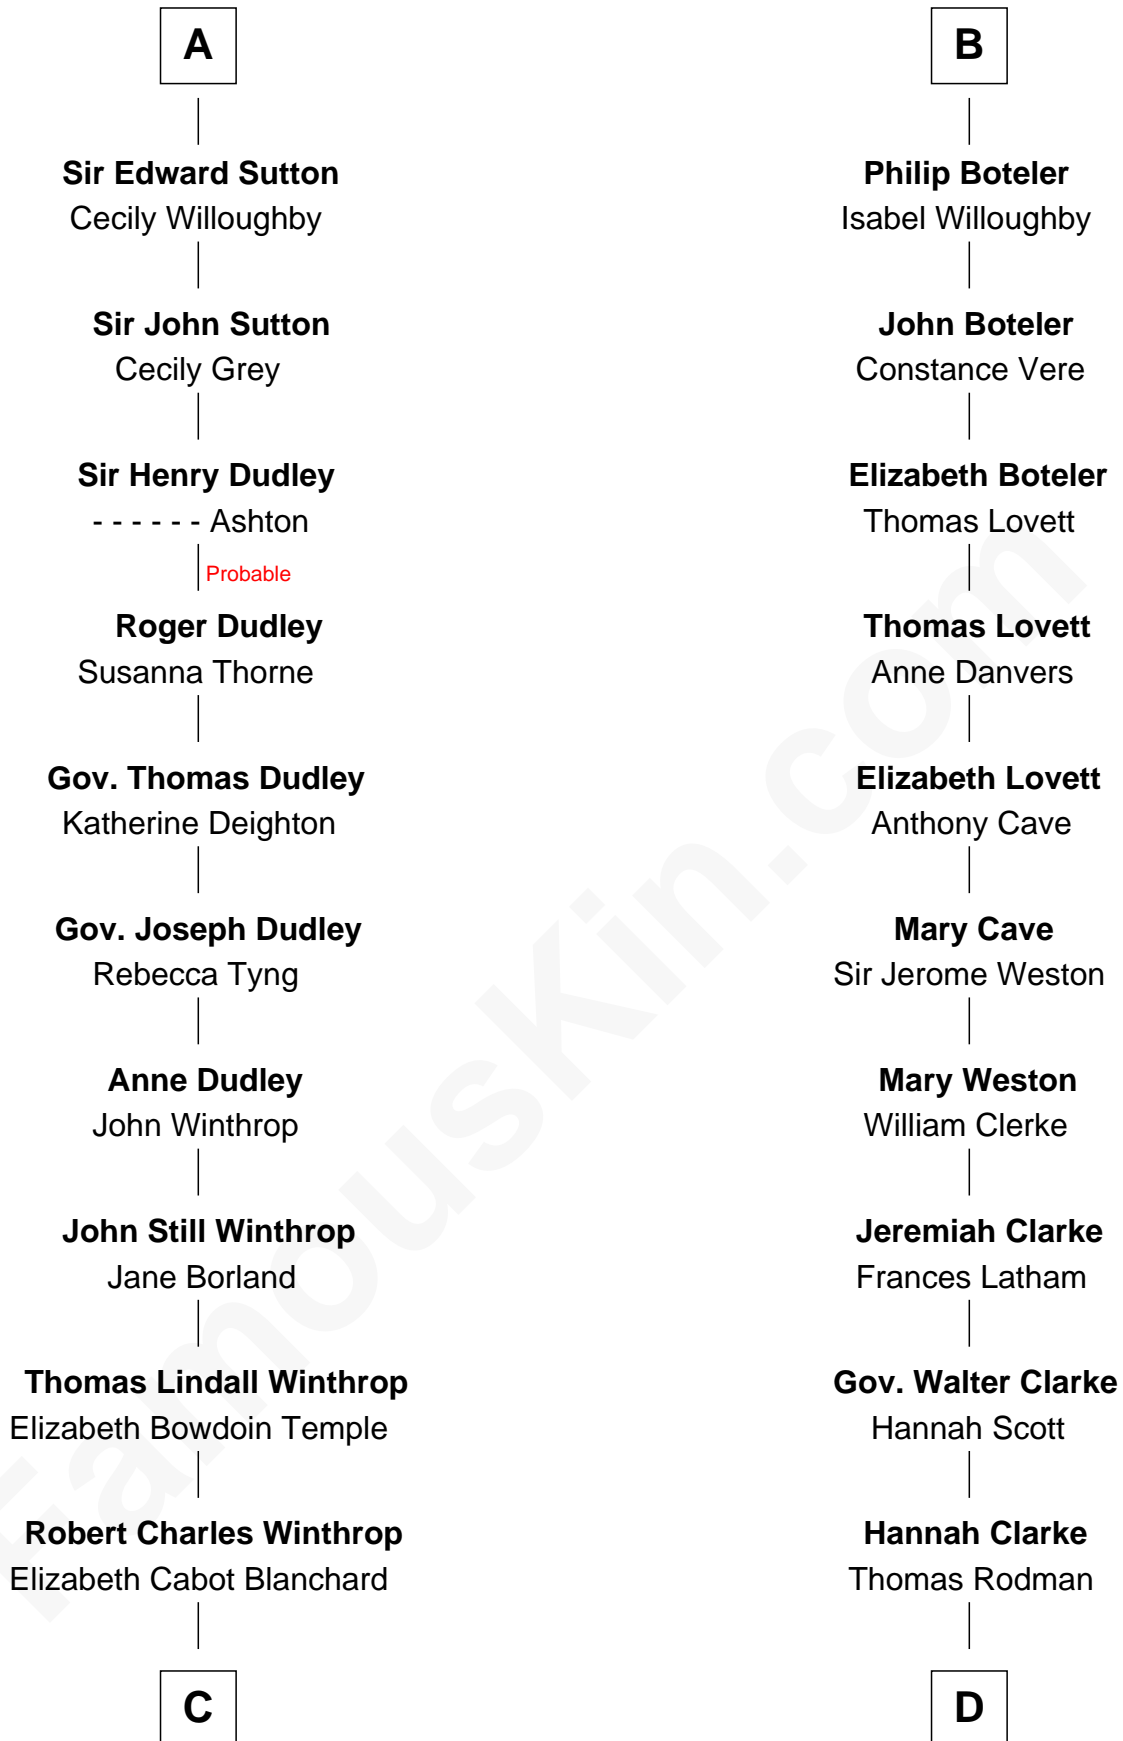

# FamousKin.com Relationship Chart of

**John Kerry**

*68th U.S. Secretary of State*

20th cousin 1 time removed of

**Joseph Wharton**

*Founder of the Wharton School of Business*

**William de Cantilupe**

**C**

**Robert Charles Winthrop**

Elizabeth Mason

**Margaret Tyndal Winthrop**

James Grant Forbes

**Rosemary Isabel Forbes**

Richard John Kerry

**John Kerry**

*68th U.S. Secretary of State*

**D**

**Samuel Rodman**

Mary Willett

**Thomas Rodman**

Mary Borden

**Hannah Rodman**

Samuel Rowland Fisher

**Deborah Fisher**