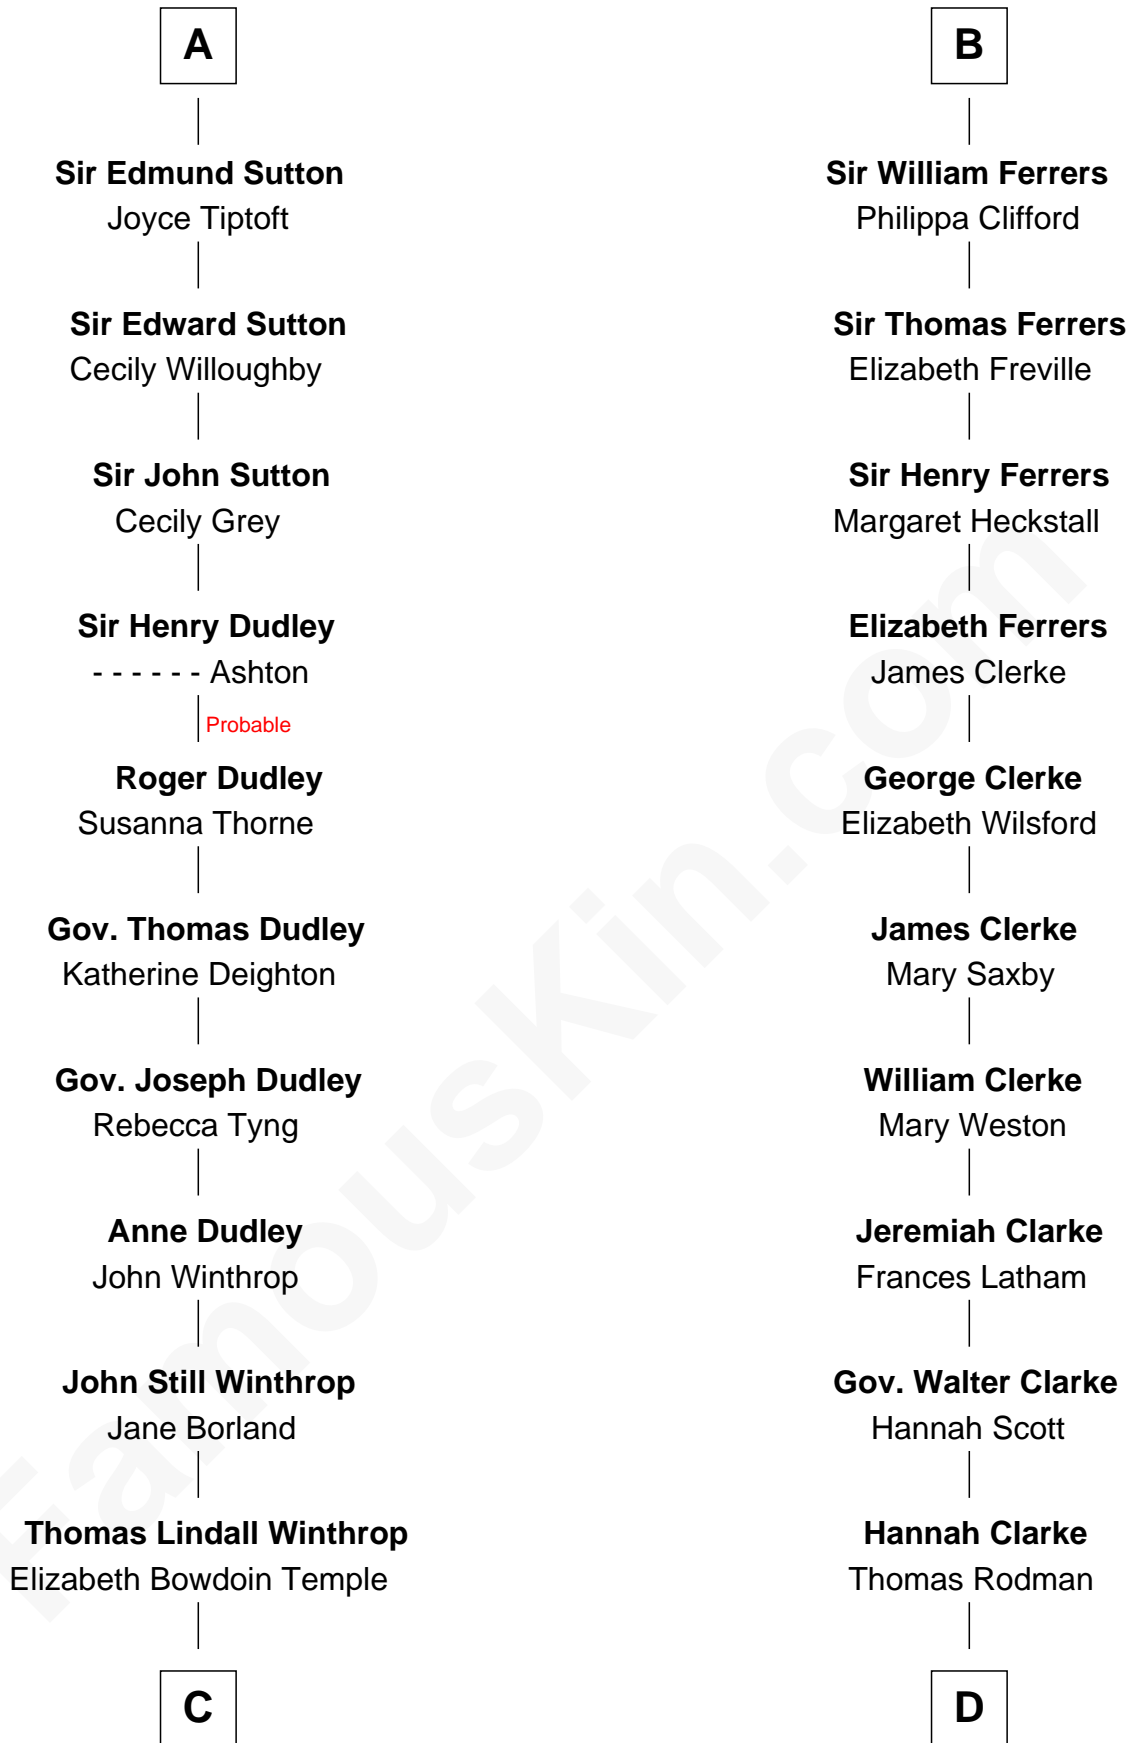

# FamousKin.com Relationship Chart of

**John Kerry**

68th U.S. Secretary of State

21st cousin of

**Joseph Wharton**

Founder of the Wharton School of Business

**Reginald de Braiose**

**C**

**Robert Charles Winthrop**  
Elizabeth Cabot Blanchard

**Robert Charles Winthrop**  
Elizabeth Mason

**Margaret Tyndal Winthrop**  
James Grant Forbes

**Rosemary Isabel Forbes**  
Richard John Kerry

**John Kerry**  
*68th U.S. Secretary of State*

**D**

**Samuel Rodman**  
Mary Willett

**Thomas Rodman**  
Mary Borden

**Hannah Rodman**  
Samuel Rowland Fisher

**Deborah Fisher**  
William Wharton

**Joseph Wharton**  
*Founder, Wharton School of Business*