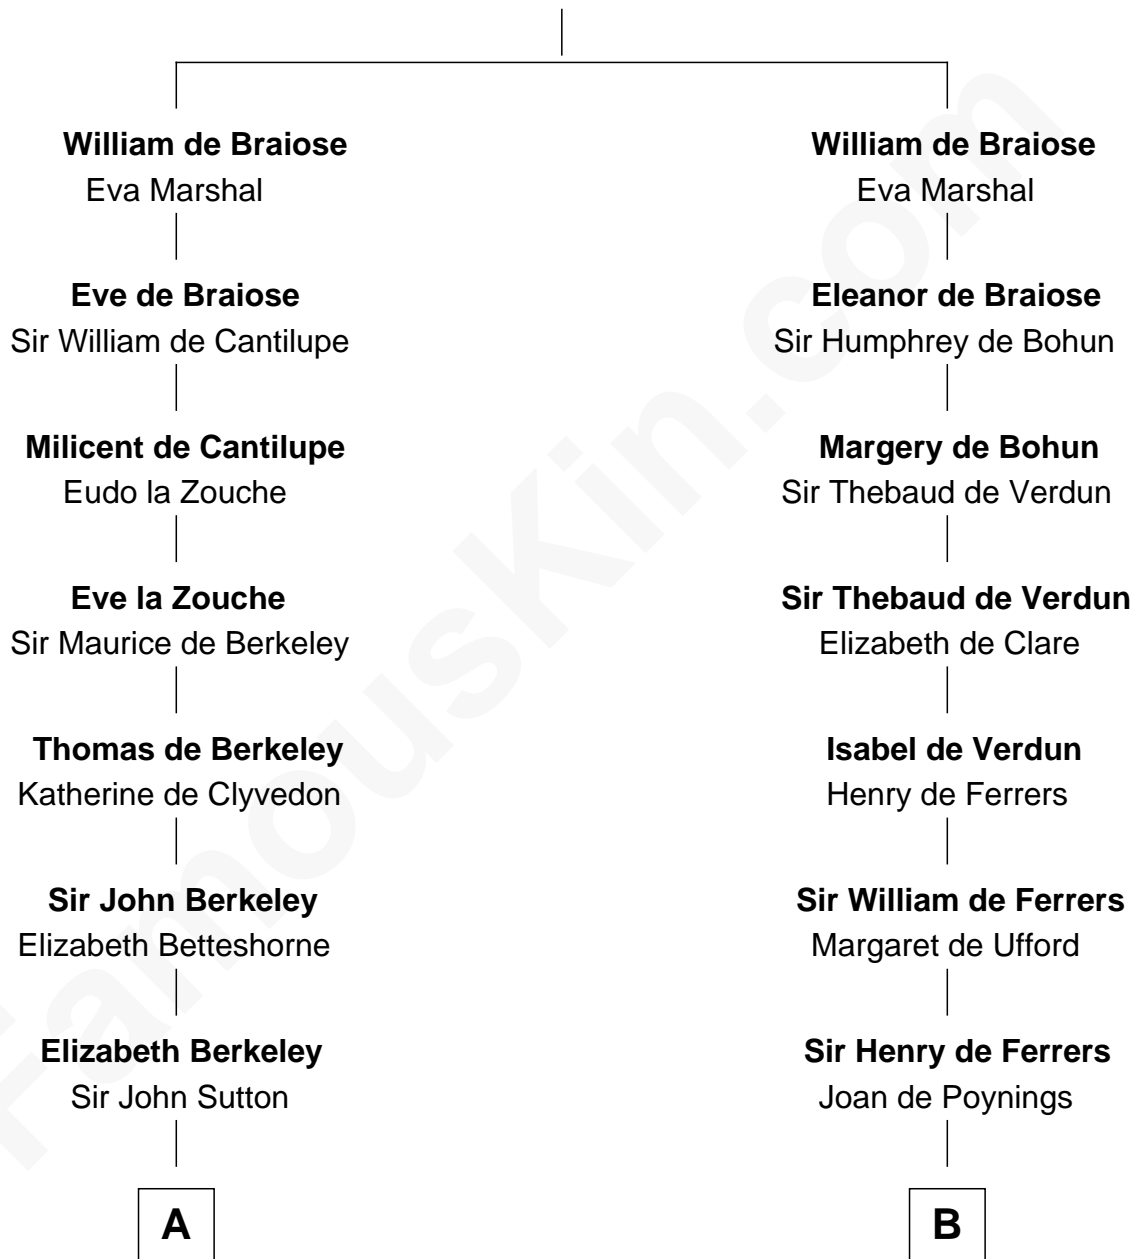

# FamousKin.com Relationship Chart of

**John Kerry**

68th U.S. Secretary of State

21st cousin of

**Joseph Wharton**

Founder of the Wharton School of Business

**Reginald de Braiose**

**C**

**Robert Charles Winthrop**  
Elizabeth Cabot Blanchard

**Robert Charles Winthrop**  
Elizabeth Mason

**Margaret Tyndal Winthrop**  
James Grant Forbes

**Rosemary Isabel Forbes**  
Richard John Kerry

**John Kerry**  
*68th U.S. Secretary of State*

**D**

**Samuel Rodman**  
Mary Willett

**Thomas Rodman**  
Mary Borden

**Hannah Rodman**  
Samuel Rowland Fisher

**Deborah Fisher**  
William Wharton

**Joseph Wharton**  
*Founder, Wharton School of Business*