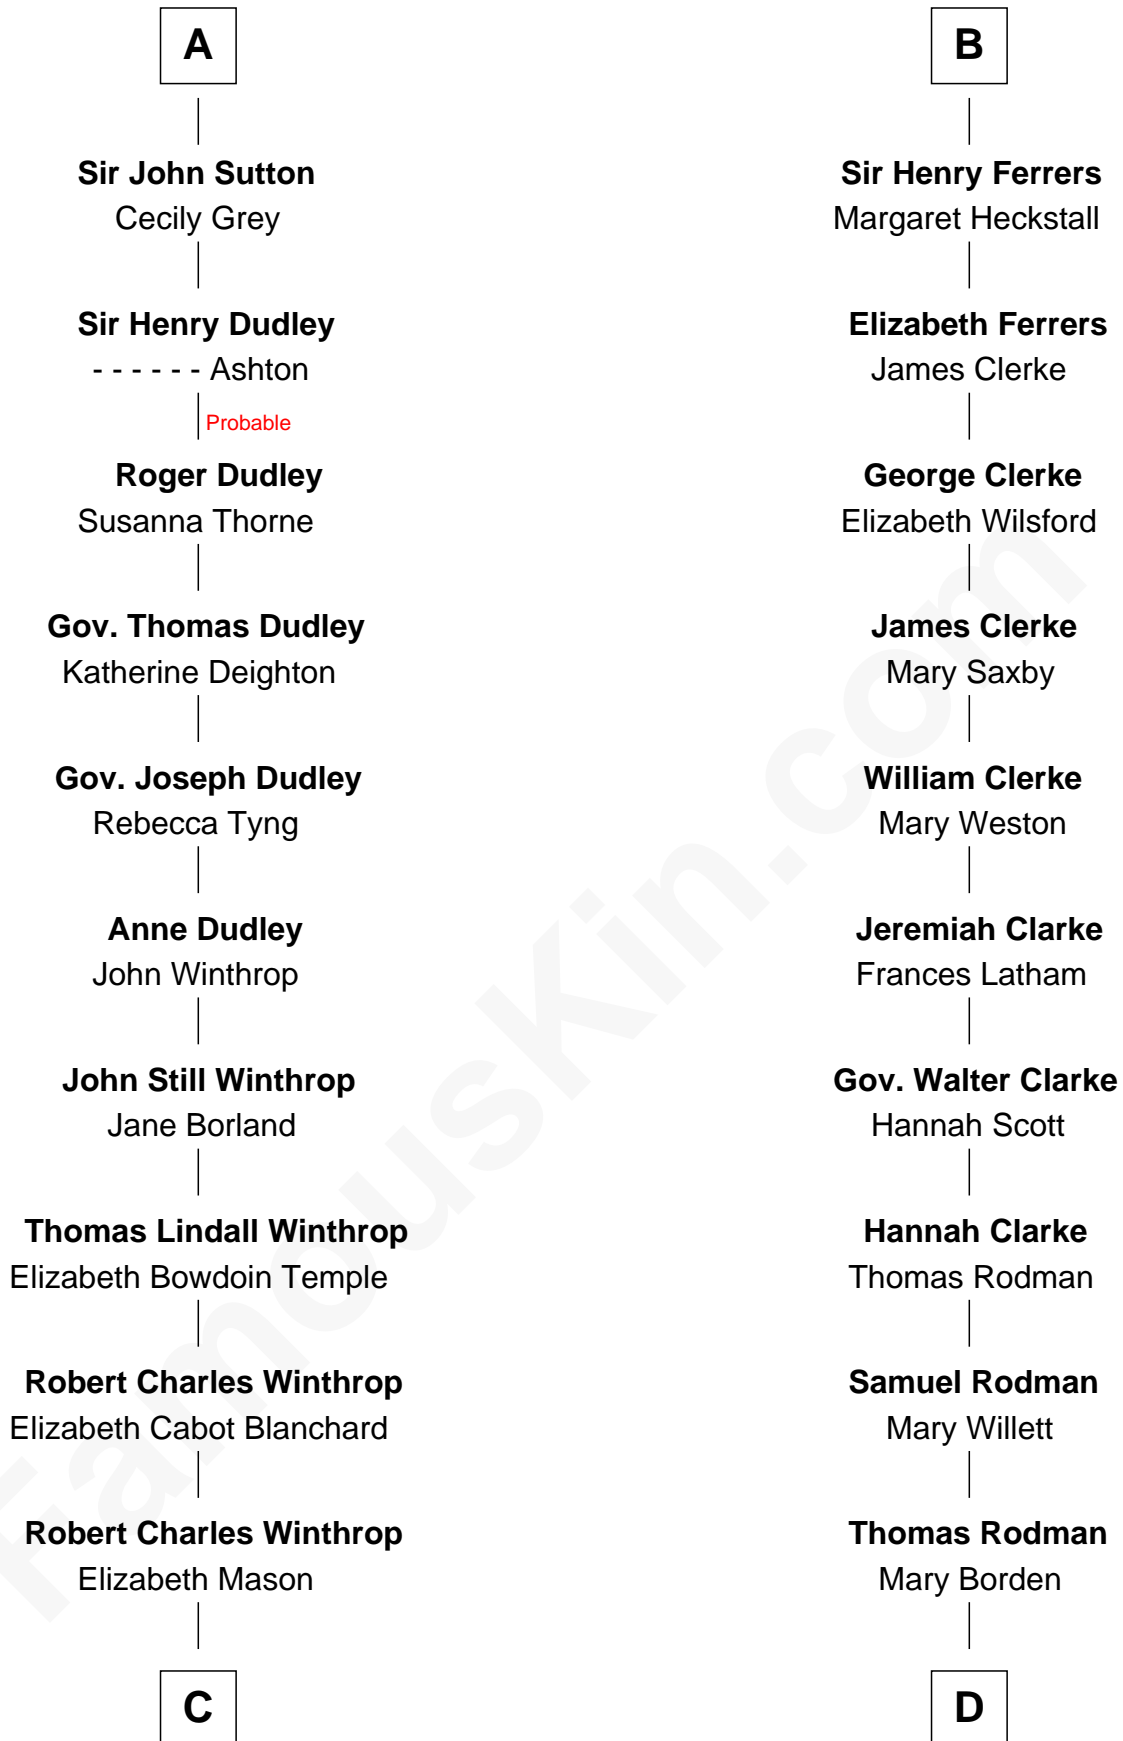

FamousKin.com Relationship Chart of

John Kerry

68th U.S. Secretary of State

19th cousin of

Joseph Wharton

Founder of the Wharton School of Business

Sir William de Ferrers

Margaret de Quincy

Sir Edward Sutton
Cecily Willoughby

A

Sir William de Ferrers
Anne Duward

Sir William de Ferrers
de Segrave

Henry de Ferrers
Isabel de Verdun

Sir William de Ferrers
Margaret de Ufford

Sir Henry de Ferrers
Joan de Poynings

Sir William Ferrers
Philippa Clifford

Sir Thomas Ferrers
Elizabeth Freville

B

C

Margaret Tyndal Winthrop

James Grant Forbes

Rosemary Isabel Forbes

Richard John Kerry