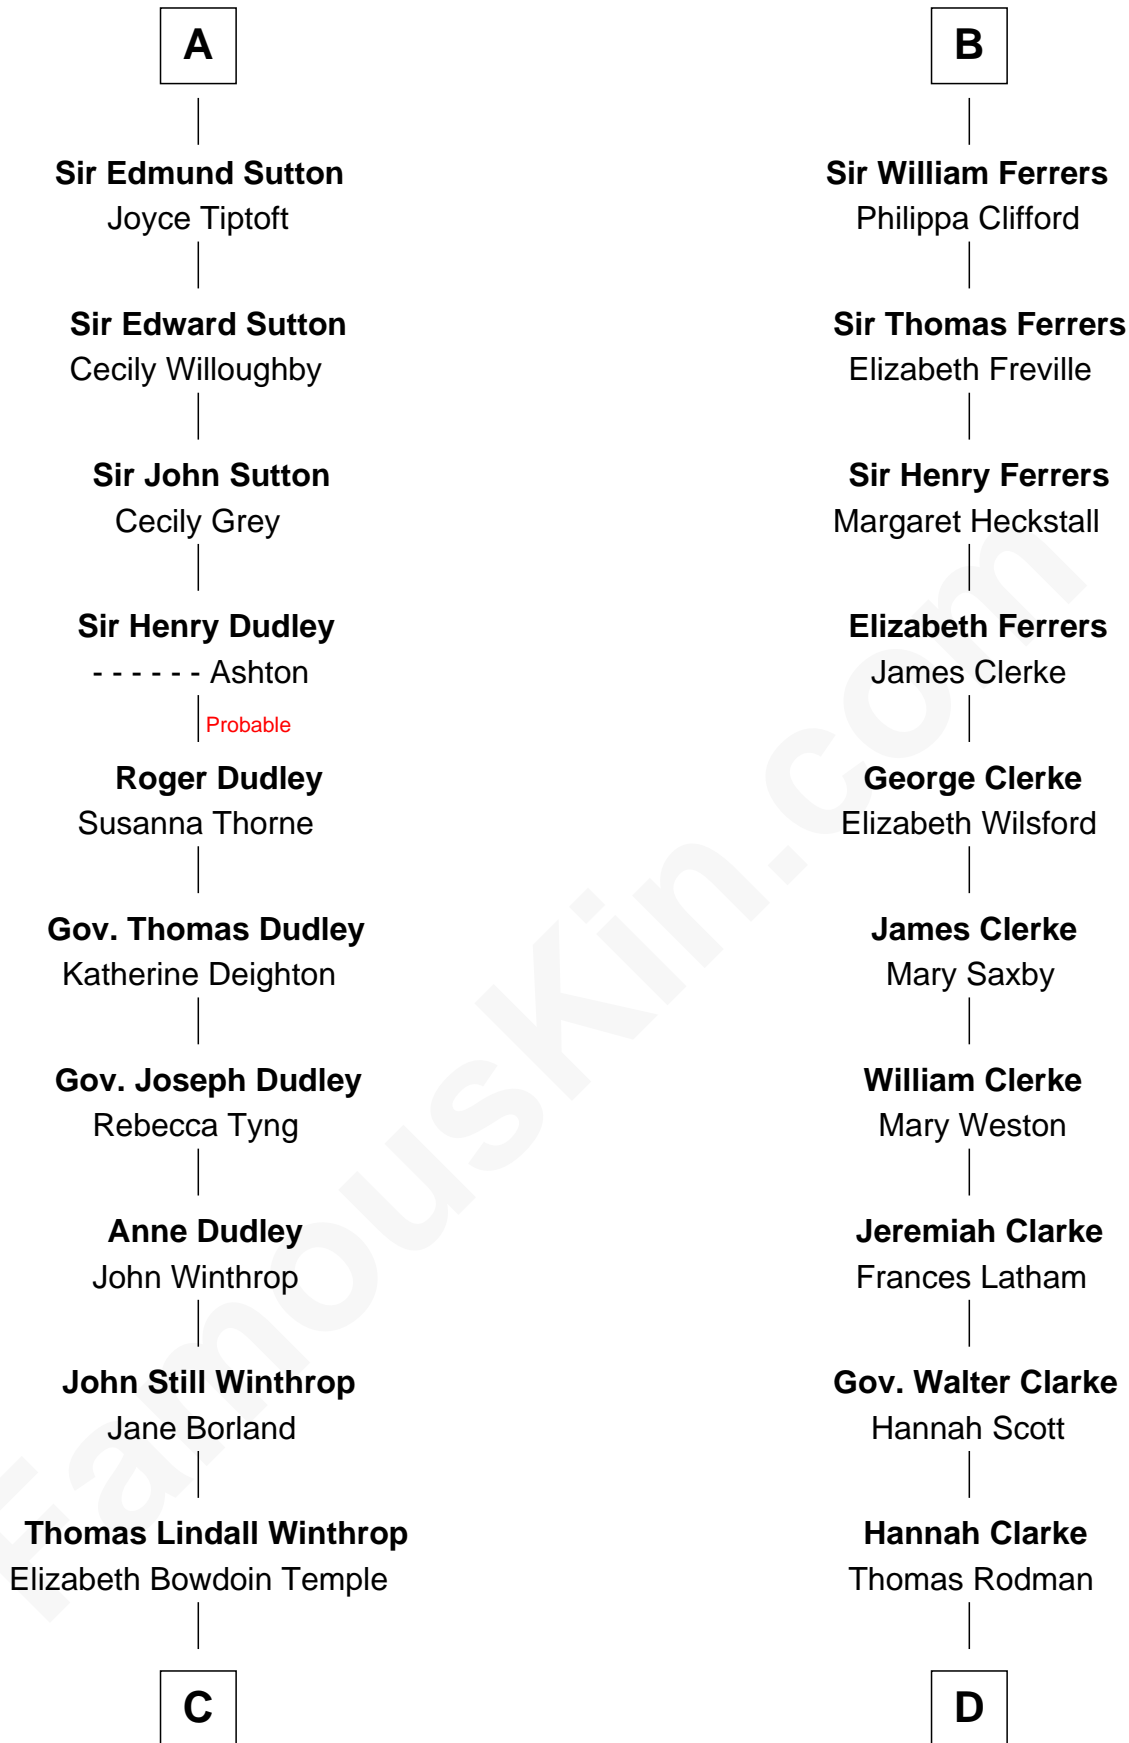

FamousKin.com Relationship Chart of

John Kerry

68th U.S. Secretary of State

21st cousin of

Joseph Wharton

Founder of the Wharton School of Business

Sir William Marshal

Isabel de Clare

C

Robert Charles Winthrop
Elizabeth Cabot Blanchard

Robert Charles Winthrop
Elizabeth Mason

Margaret Tyndal Winthrop
James Grant Forbes

Rosemary Isabel Forbes
Richard John Kerry

John Kerry
68th U.S. Secretary of State

D

Samuel Rodman
Mary Willett

Thomas Rodman
Mary Borden

Hannah Rodman
Samuel Rowland Fisher

Deborah Fisher
William Wharton

Joseph Wharton
Founder, Wharton School of Business