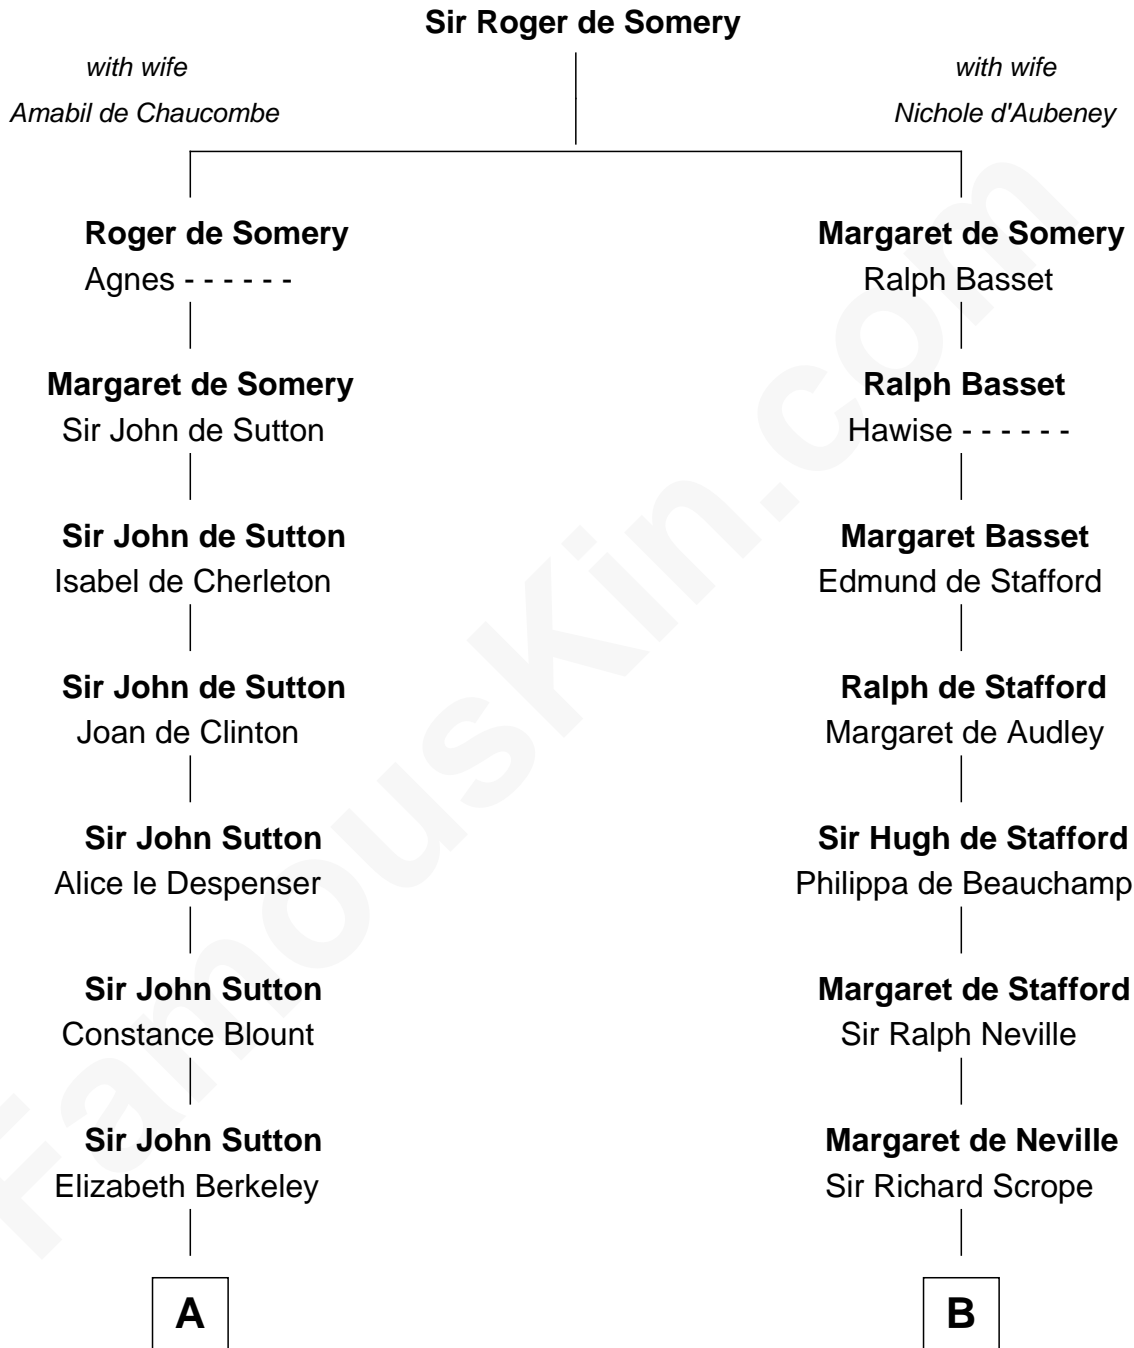

FamousKin.com

Relationship Chart of

John Kerry

68th U.S. Secretary of State

17th cousin 4 times removed of

Benjamin Harrison V

Signer of the Declaration of Independence

C

Robert Charles Winthrop
Elizabeth Cabot Blanchard

Robert Charles Winthrop
Elizabeth Mason

Margaret Tyndal Winthrop
James Grant Forbes

Rosemary Isabel Forbes
Richard John Kerry

John Kerry
68th U.S. Secretary of State