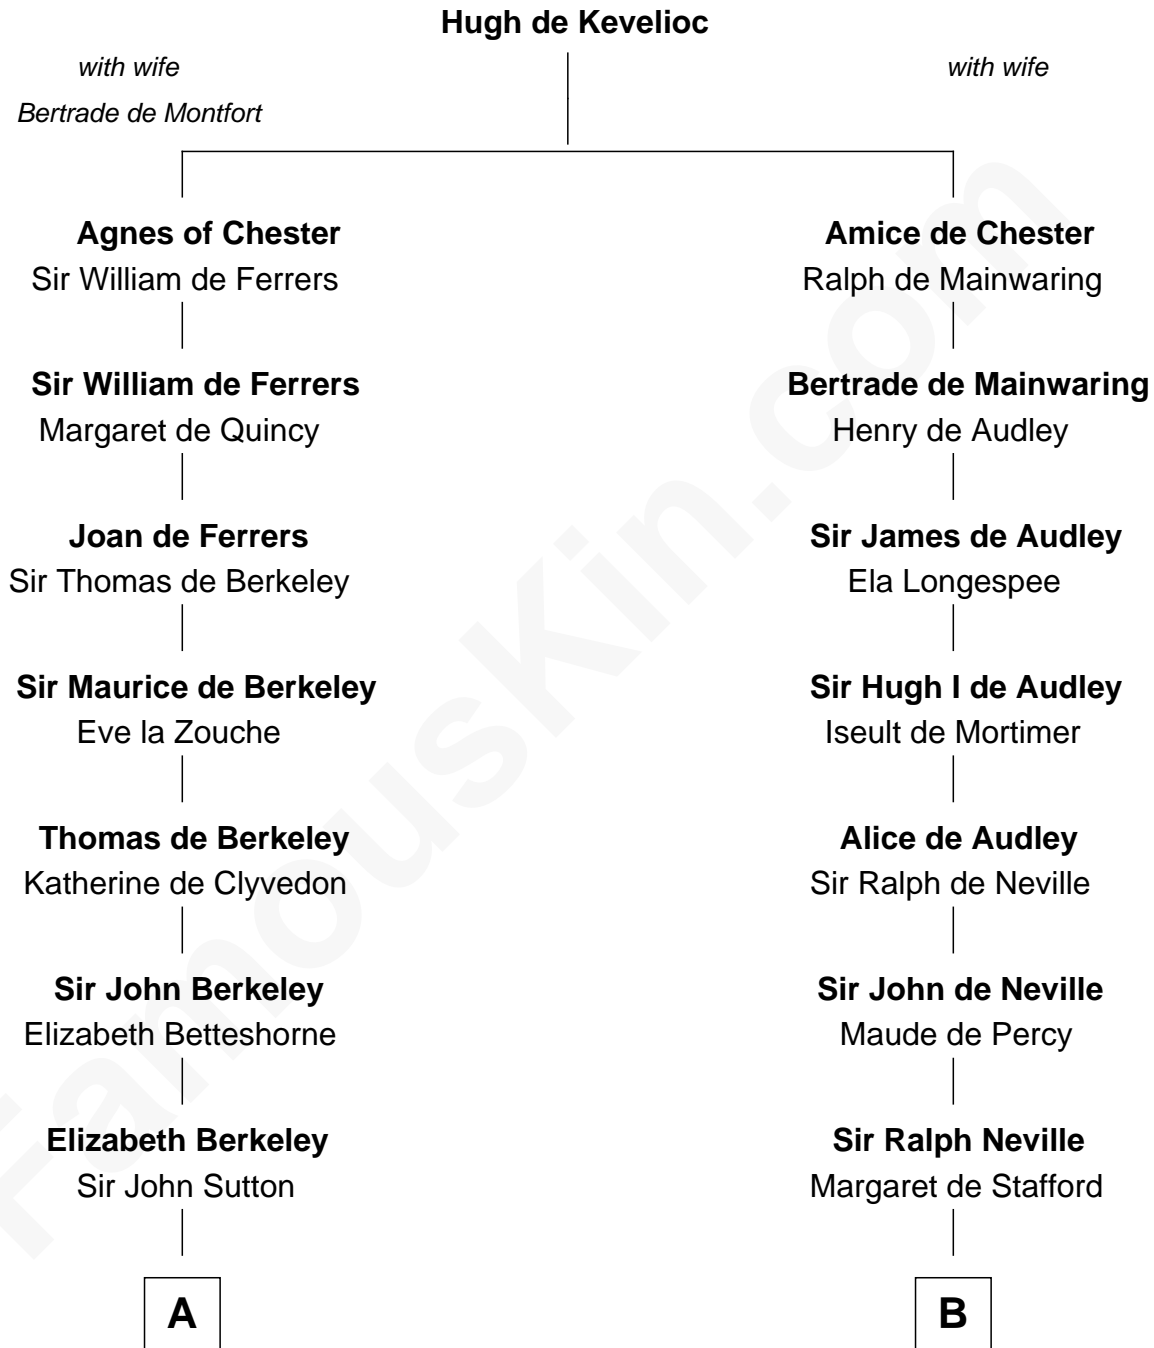

Benjamin Harrison V

Signer of the Declaration of Independence