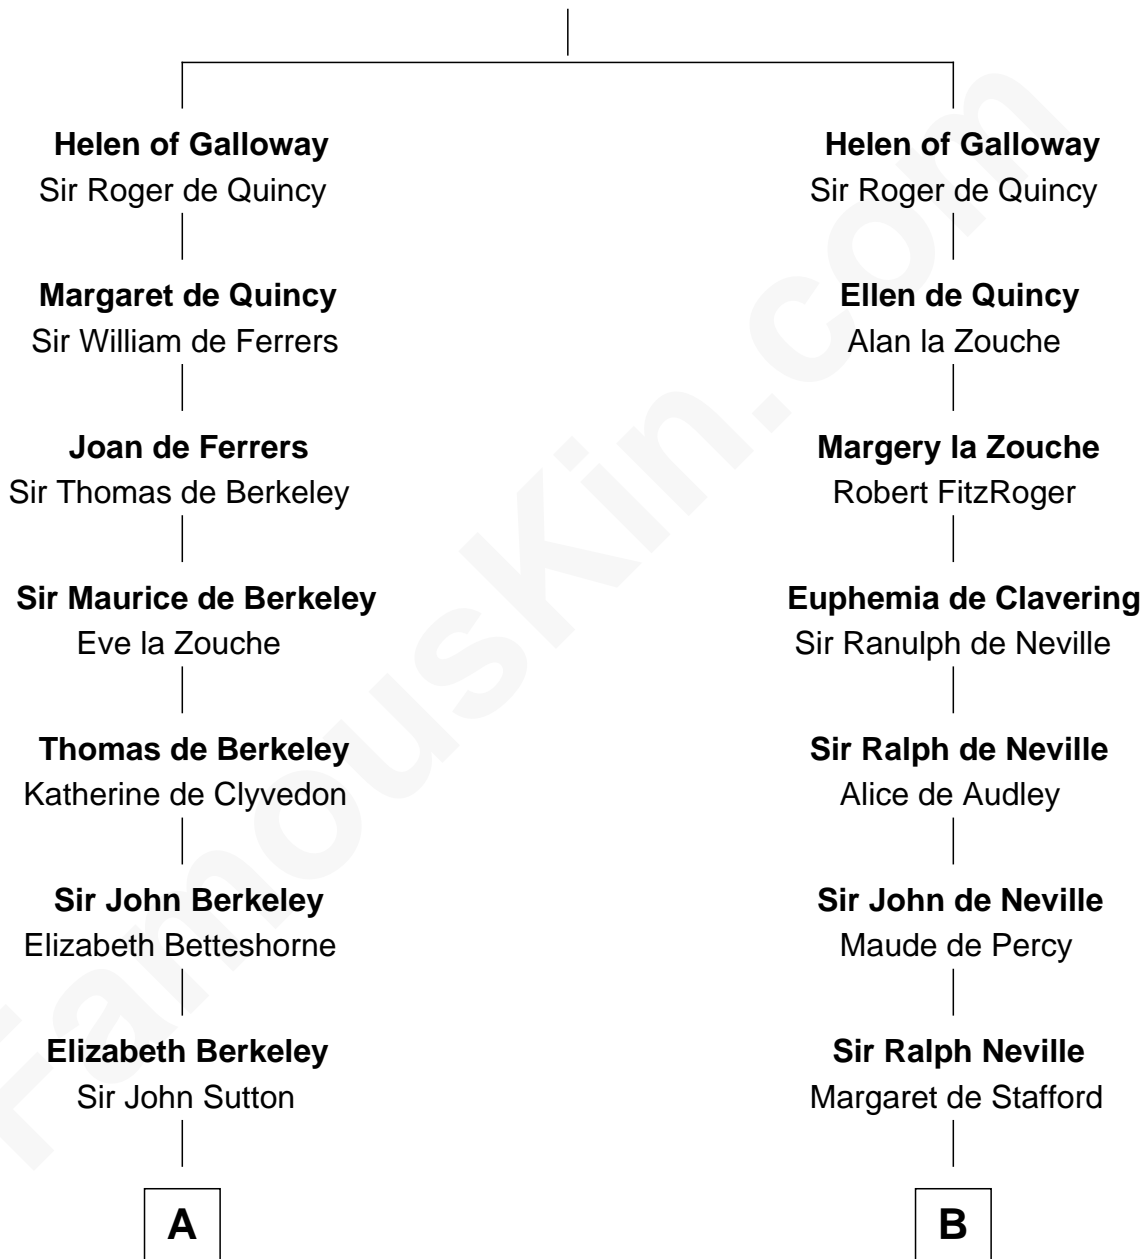

FamousKin.com

Relationship Chart of

John Kerry

68th U.S. Secretary of State

18th cousin 3 times removed of

Benjamin Harrison V

Signer of the Declaration of Independence

Alan of Galloway

Helen de l'Isle

C

Robert Charles Winthrop
Elizabeth Cabot Blanchard

Robert Charles Winthrop
Elizabeth Mason

Margaret Tyndal Winthrop
James Grant Forbes

Rosemary Isabel Forbes
Richard John Kerry

John Kerry
68th U.S. Secretary of State