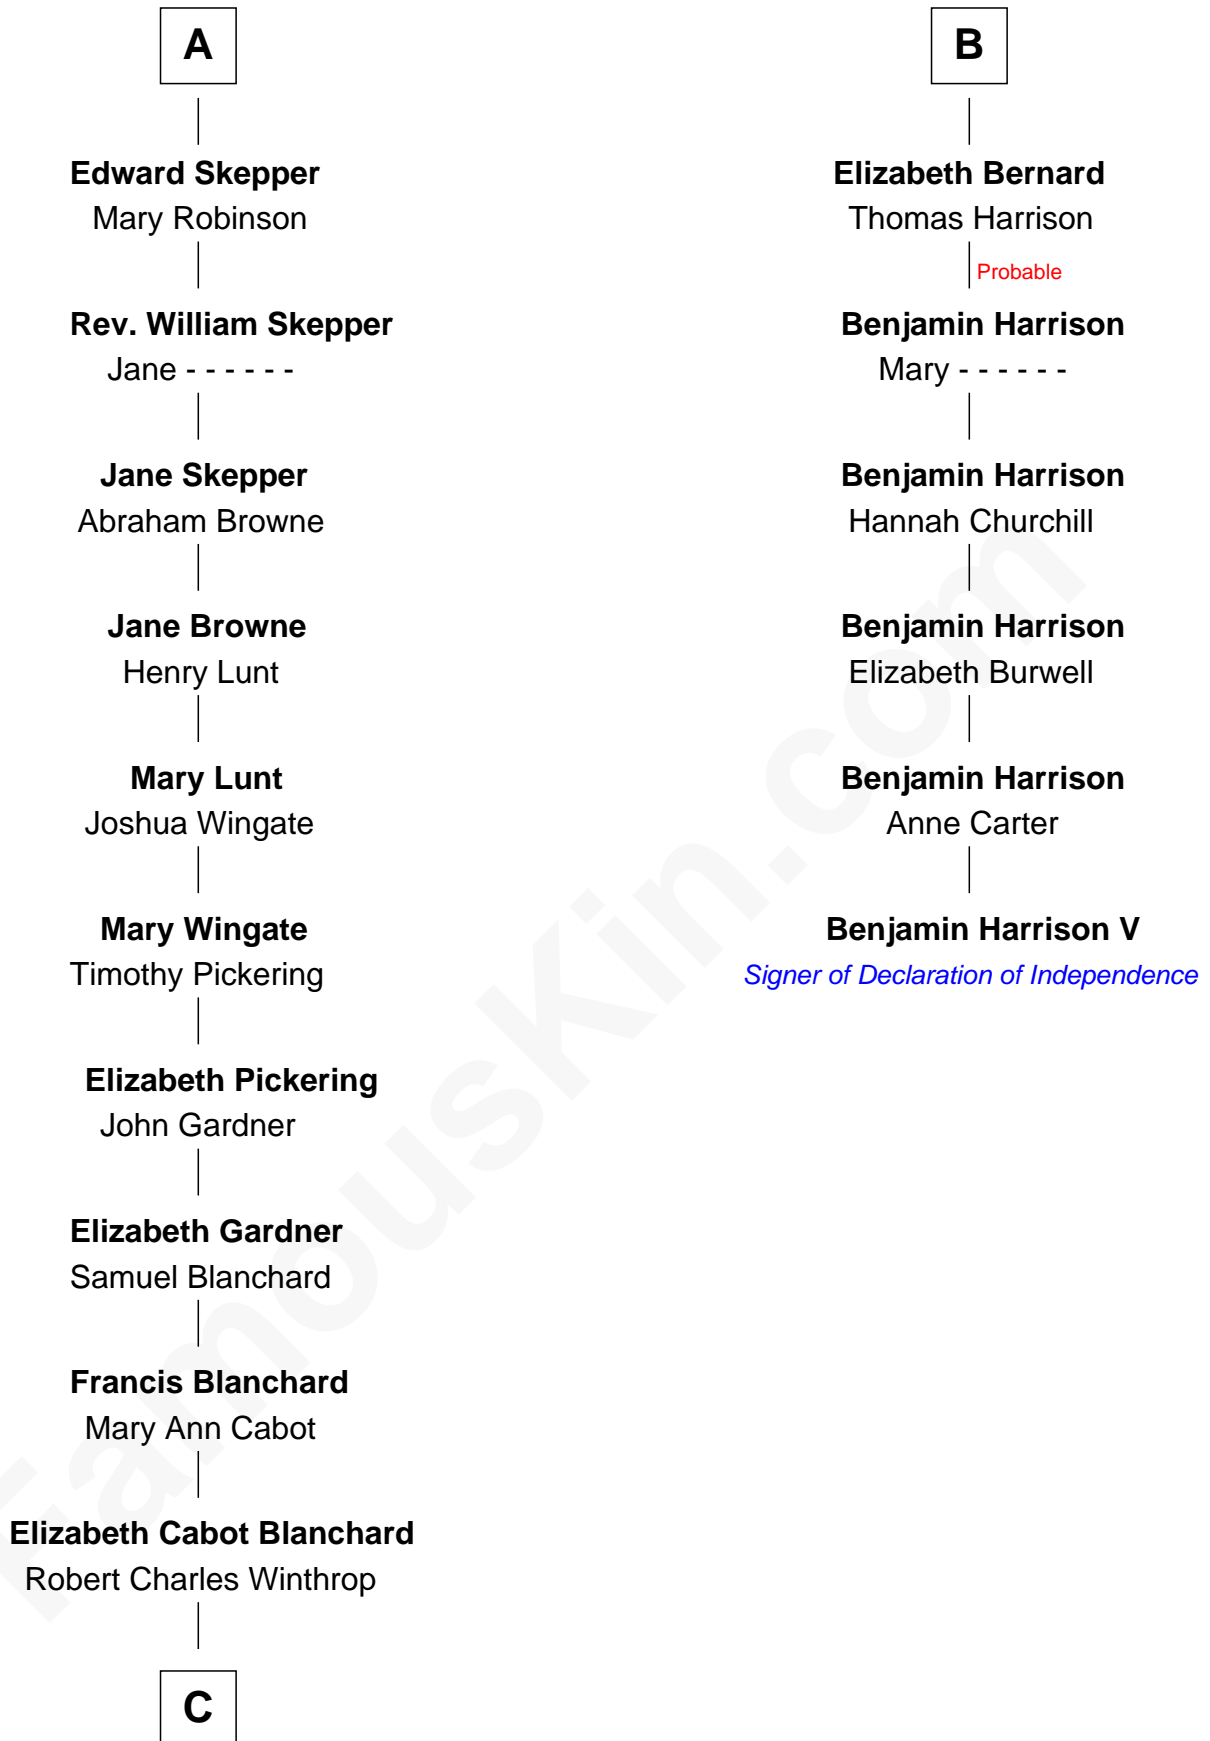

FamousKin.com

Relationship Chart of

John Kerry

68th U.S. Secretary of State

12th cousin 8 times removed of

Benjamin Harrison V

Signer of the Declaration of Independence

Sir Hugh de Stafford
Philippa de Beauchamp

Margaret Daundelyn

John Bernard

Cecily Muscote

Francis Bernard

Alice Hazlewood

B

C

Robert Charles Winthrop

Elizabeth Mason

Margaret Tyndal Winthrop

James Grant Forbes

Rosemary Isabel Forbes

Richard John Kerry

John Kerry

68th U.S. Secretary of State

FamousKin.com