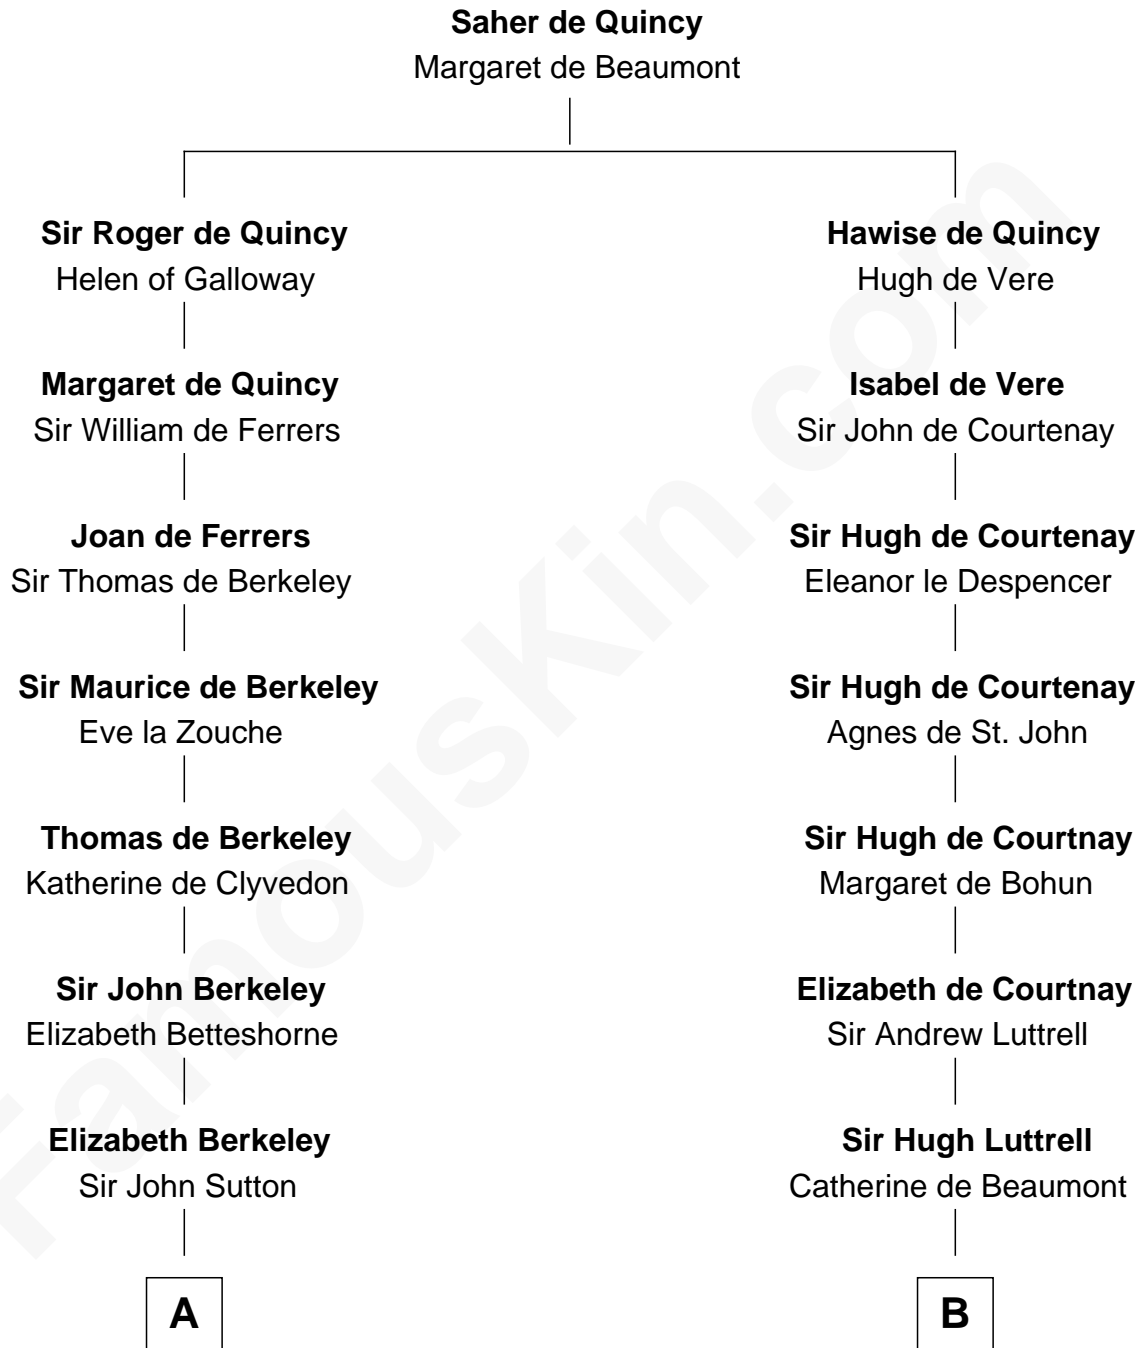

Benjamin Harrison V

Signer of the Declaration of Independence