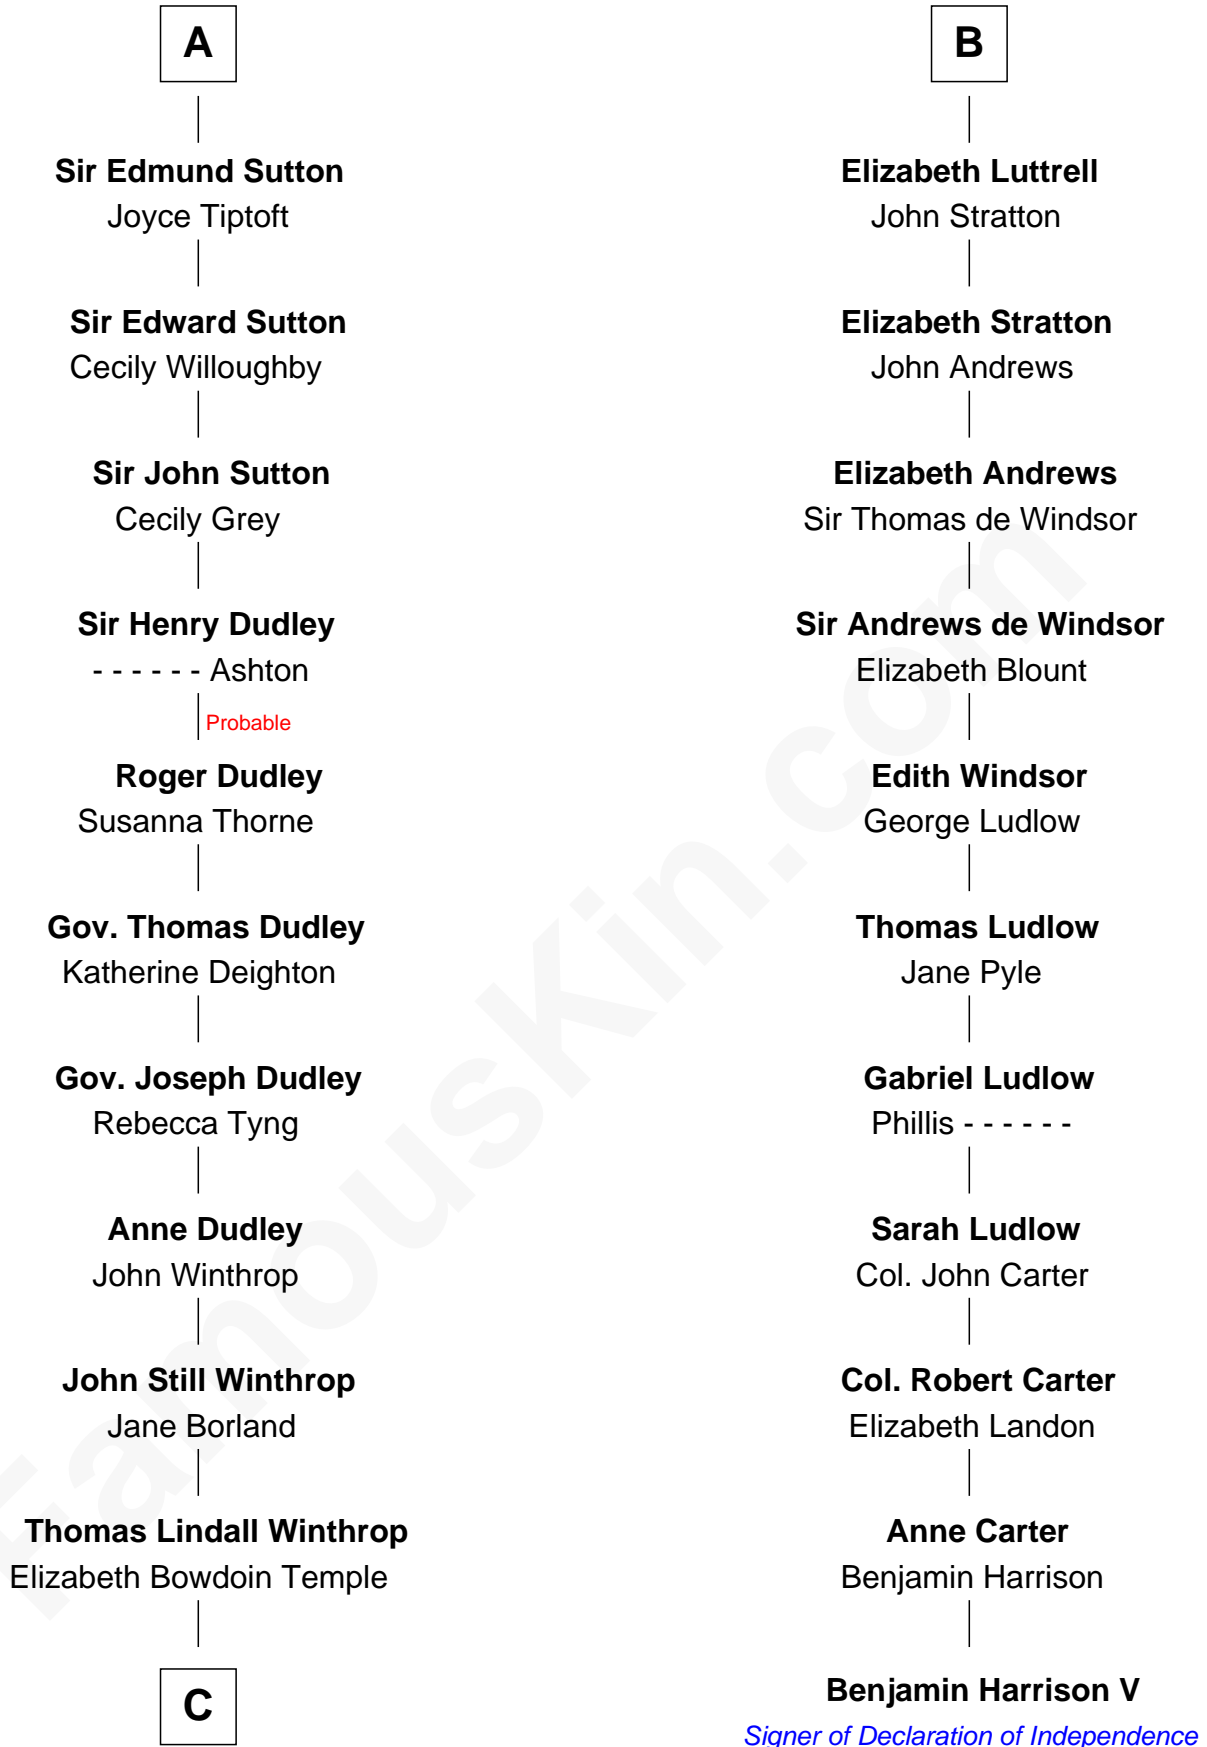

FamousKin.com

Relationship Chart of

John Kerry

68th U.S. Secretary of State

17th cousin 4 times removed of

Benjamin Harrison V

Signer of the Declaration of Independence

Sir William Marshal

Isabel de Clare

C

Robert Charles Winthrop
Elizabeth Cabot Blanchard

Robert Charles Winthrop
Elizabeth Mason

Margaret Tyndal Winthrop
James Grant Forbes

Rosemary Isabel Forbes
Richard John Kerry

John Kerry
68th U.S. Secretary of State