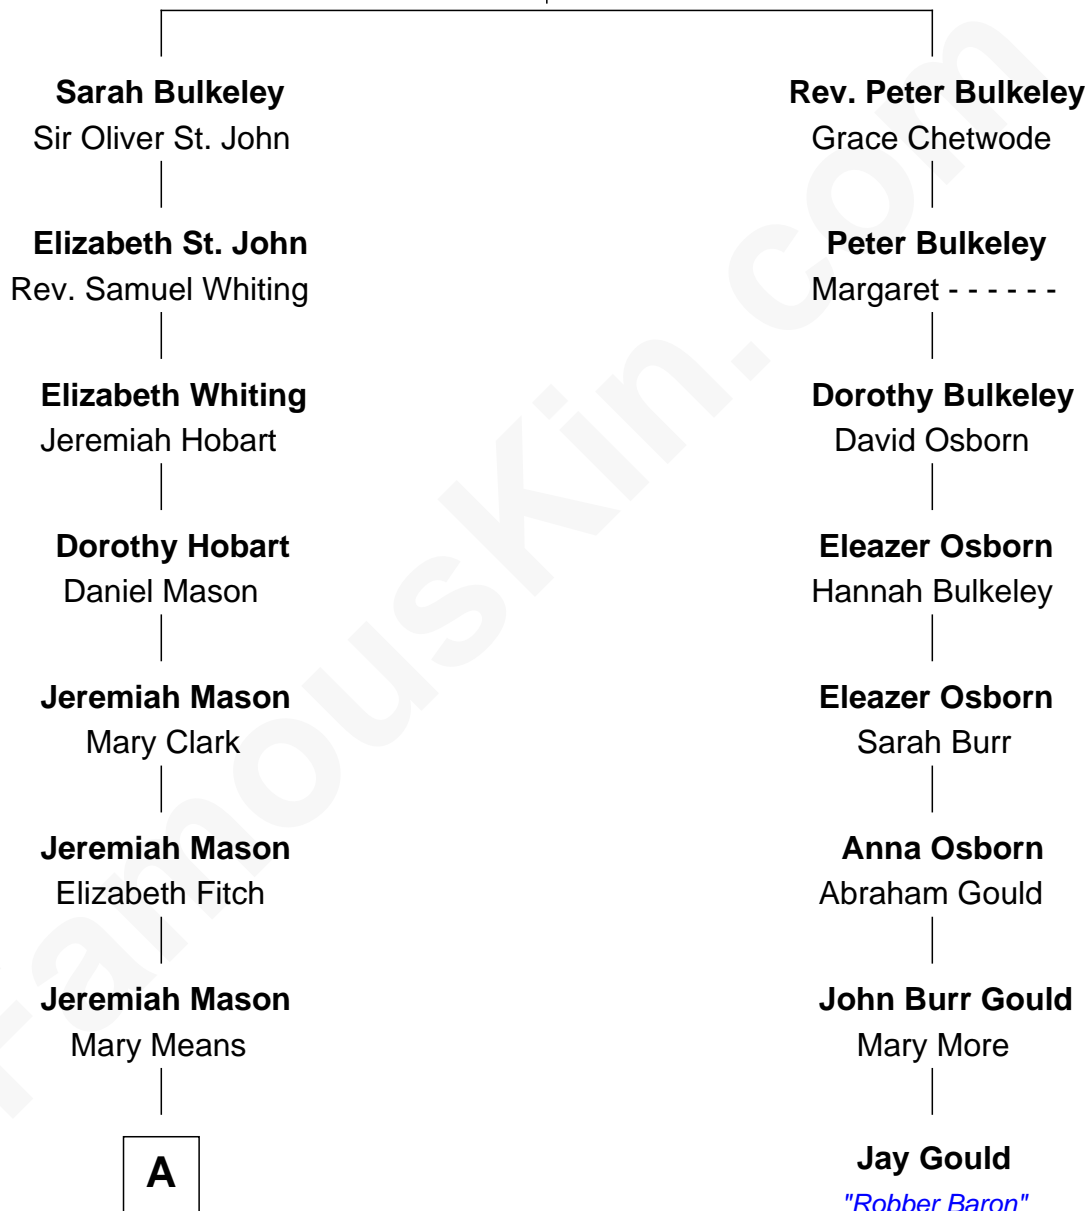

FamousKin.com Relationship Chart of

John Kerry

68th U.S. Secretary of State

7th cousin 4 times removed of

Jay Gould

American Railroad "Robber Baron"

Rev. Edward Bulkeley

Olive Irby

A

Robert Means Mason

Sarah Ellen Francis

Elizabeth Mason

Robert Charles Winthrop

Margaret Tyndal Winthrop

James Grant Forbes

Rosemary Isabel Forbes