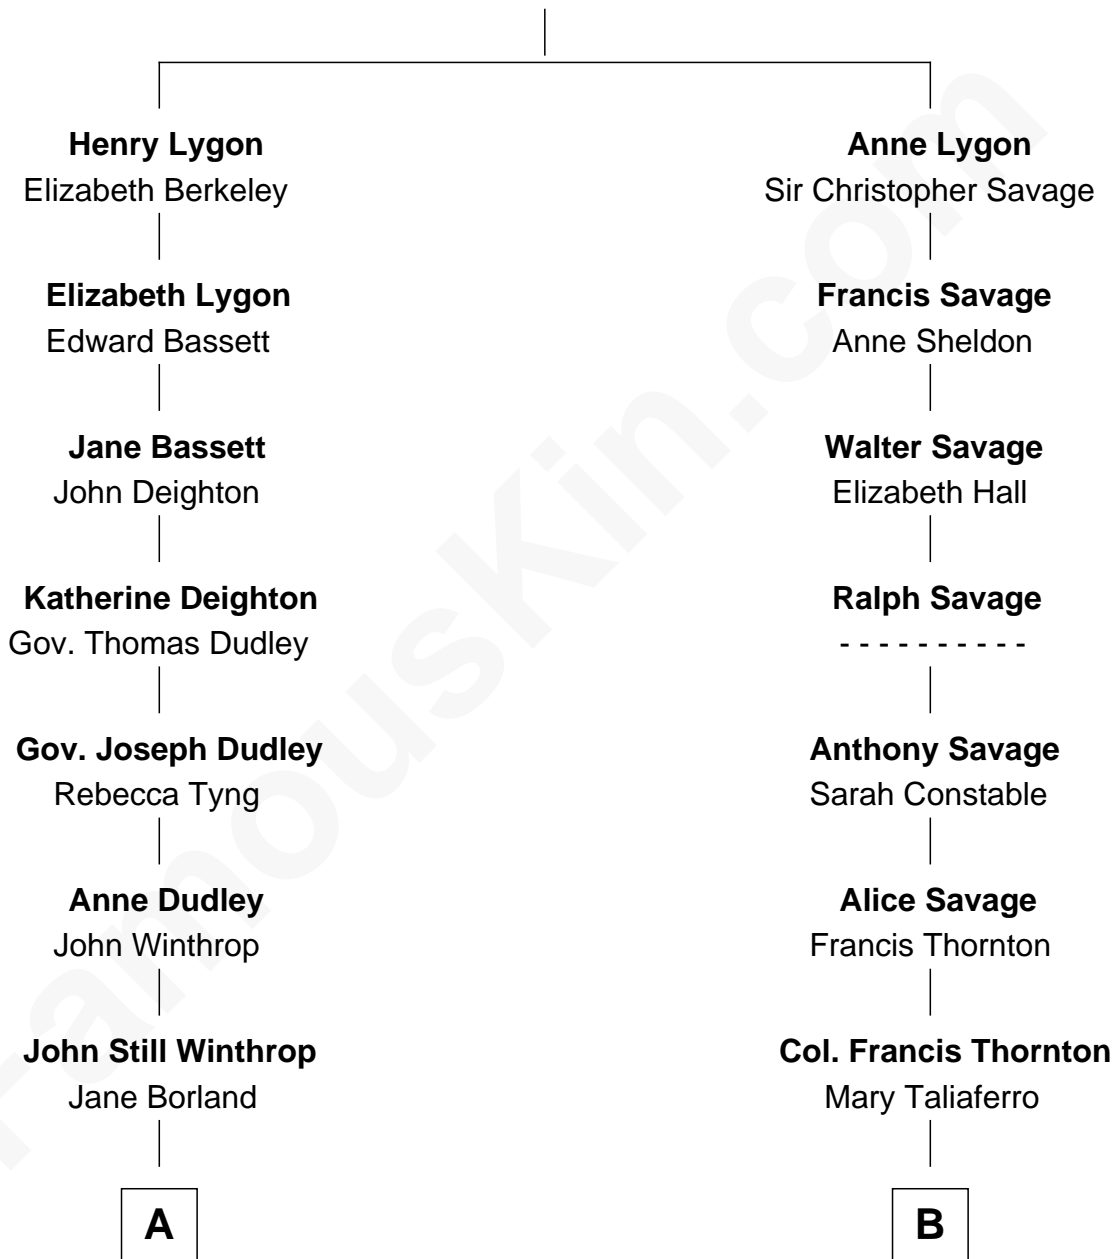

FamousKin.com Relationship Chart of

John Kerry

68th U.S. Secretary of State

12th cousin 1 time removed of

General George C. Marshall

Author of "The Marshall Plan"

Sir Richard Lygon

Margaret Greville

A

Thomas Lindall Winthrop
Elizabeth Bowdoin Temple

Robert Charles Winthrop
Elizabeth Cabot Blanchard

Robert Charles Winthrop
Elizabeth Mason

Margaret Tyndal Winthrop
James Grant Forbes

Rosemary Isabel Forbes
Richard John Kerry