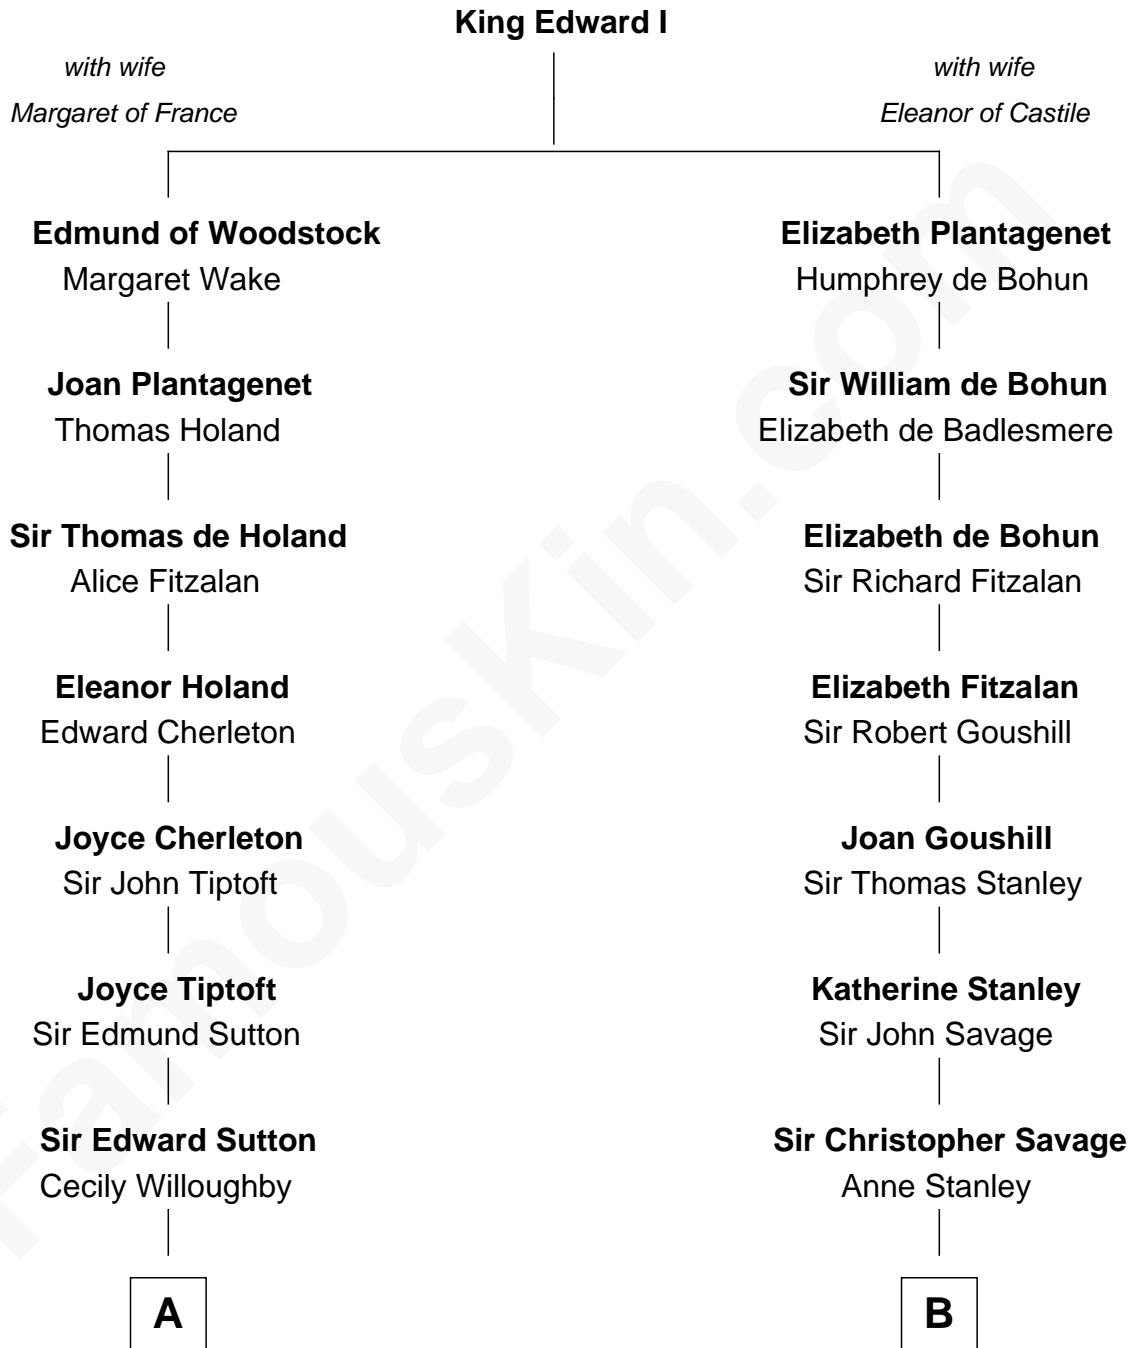

FamousKin.com

Relationship Chart of

John Kerry

68th U.S. Secretary of State

19th cousin 1 time removed of

General George C. Marshall

Author of "The Marshall Plan"

C

Margaret Tyndal Winthrop

James Grant Forbes

Rosemary Isabel Forbes

Richard John Kerry

John Kerry

68th U.S. Secretary of State

D

Matilda Battaile Taliaferro