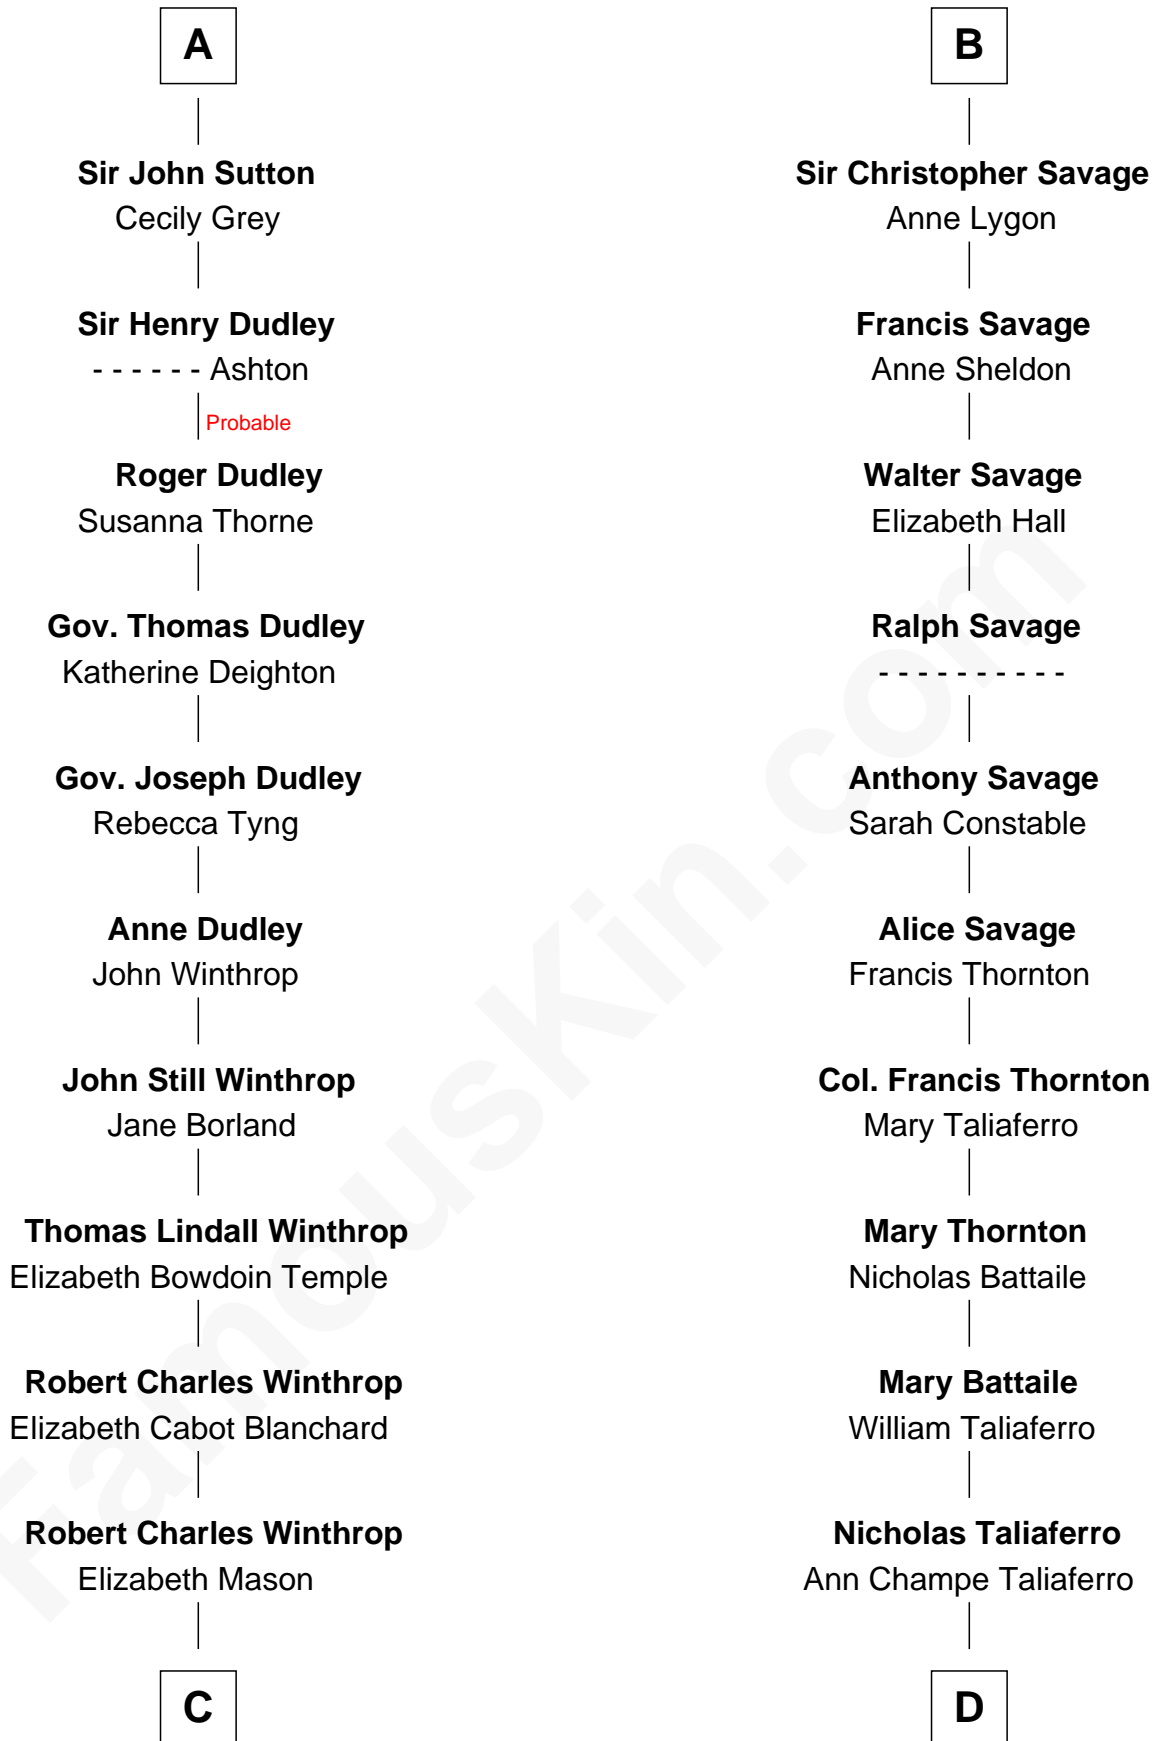

FamousKin.com

Relationship Chart of

John Kerry

68th U.S. Secretary of State

19th cousin 1 time removed of

General George C. Marshall

Author of "The Marshall Plan"

C

Margaret Tyndal Winthrop

James Grant Forbes

Rosemary Isabel Forbes

Richard John Kerry

John Kerry

68th U.S. Secretary of State

D

Matilda Battaile Taliaferro

Martin Marshall

William Champe Marshall

Susan Myers

George Catlett Marshall

Laura Emily Bradford

General George C. Marshall

U.S. Army - World War II