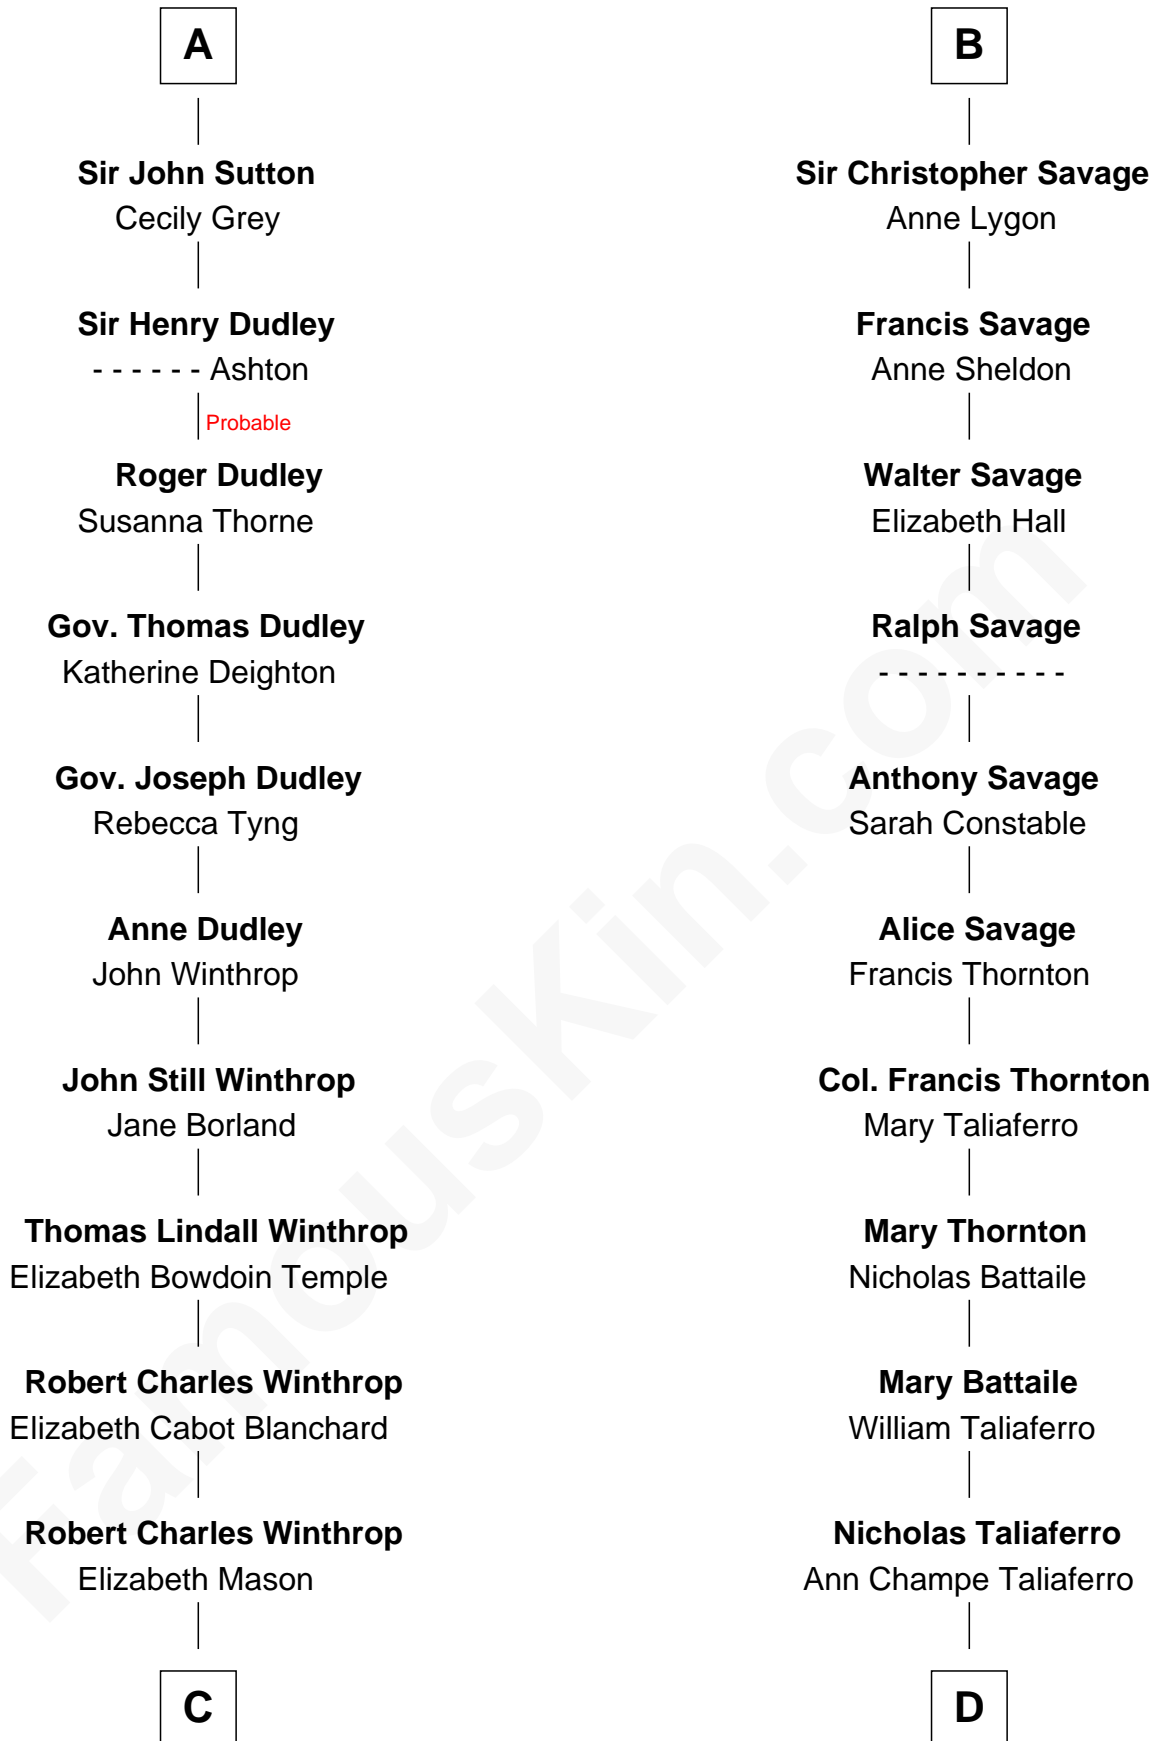

FamousKin.com

Relationship Chart of

John Kerry

68th U.S. Secretary of State

19th cousin 1 time removed of

General George C. Marshall
Author of "The Marshall Plan"

C

Margaret Tyndal Winthrop

James Grant Forbes

Rosemary Isabel Forbes

Richard John Kerry

John Kerry

68th U.S. Secretary of State

D

Matilda Battaile Taliaferro

Martin Marshall

William Champe Marshall

Susan Myers

George Catlett Marshall

Laura Emily Bradford

General George C. Marshall

U.S. Army - World War II