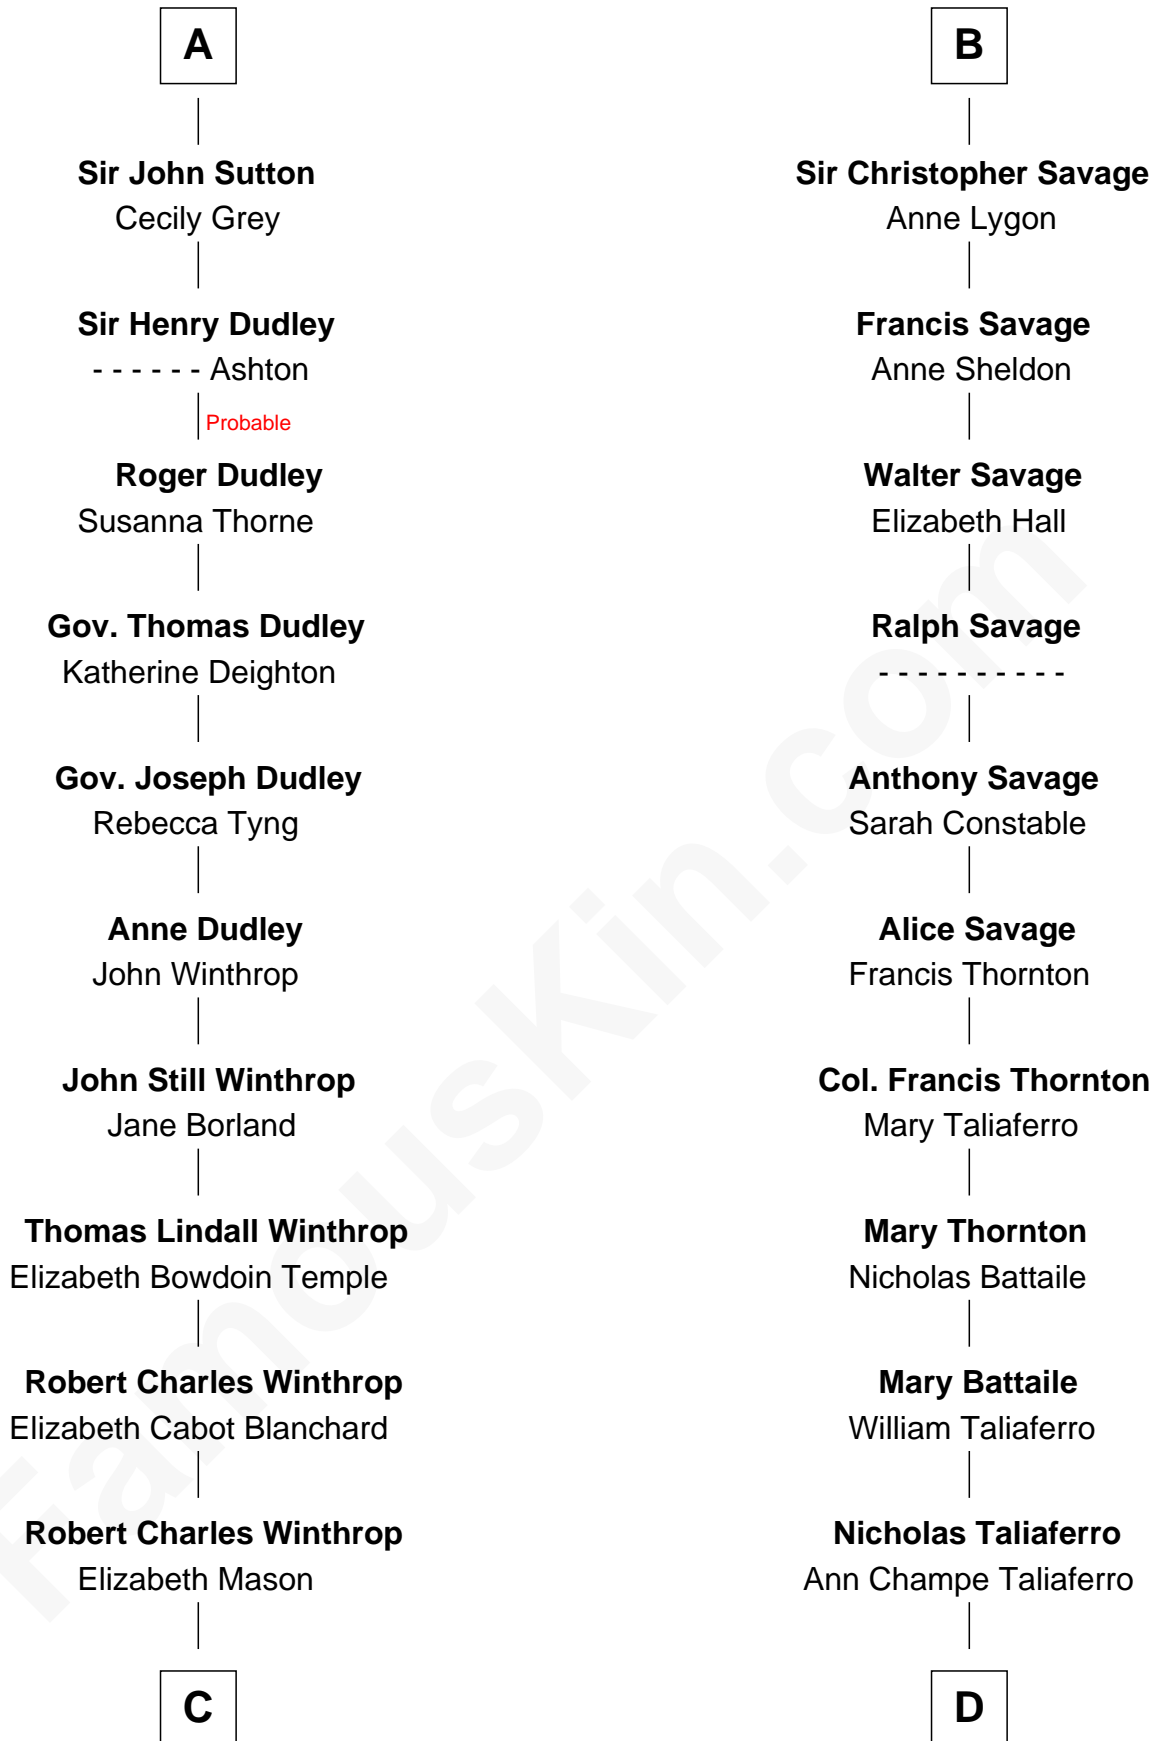

### John Kerry

68th U.S. Secretary of State

19th cousin 1 time removed of

### General George C. Marshall

Author of "The Marshall Plan"

**Sir Patrick de Chaworth**

Isabella de Beauchamp

**C**

**Margaret Tyndal Winthrop**

James Grant Forbes

**Rosemary Isabel Forbes**

Richard John Kerry

**John Kerry**

*68th U.S. Secretary of State*

**D**

**Matilda Battaile Taliaferro**

Martin Marshall

**William Champe Marshall**

Susan Myers

**George Catlett Marshall**

Laura Emily Bradford

**General George C. Marshall**

*U.S. Army - World War II*