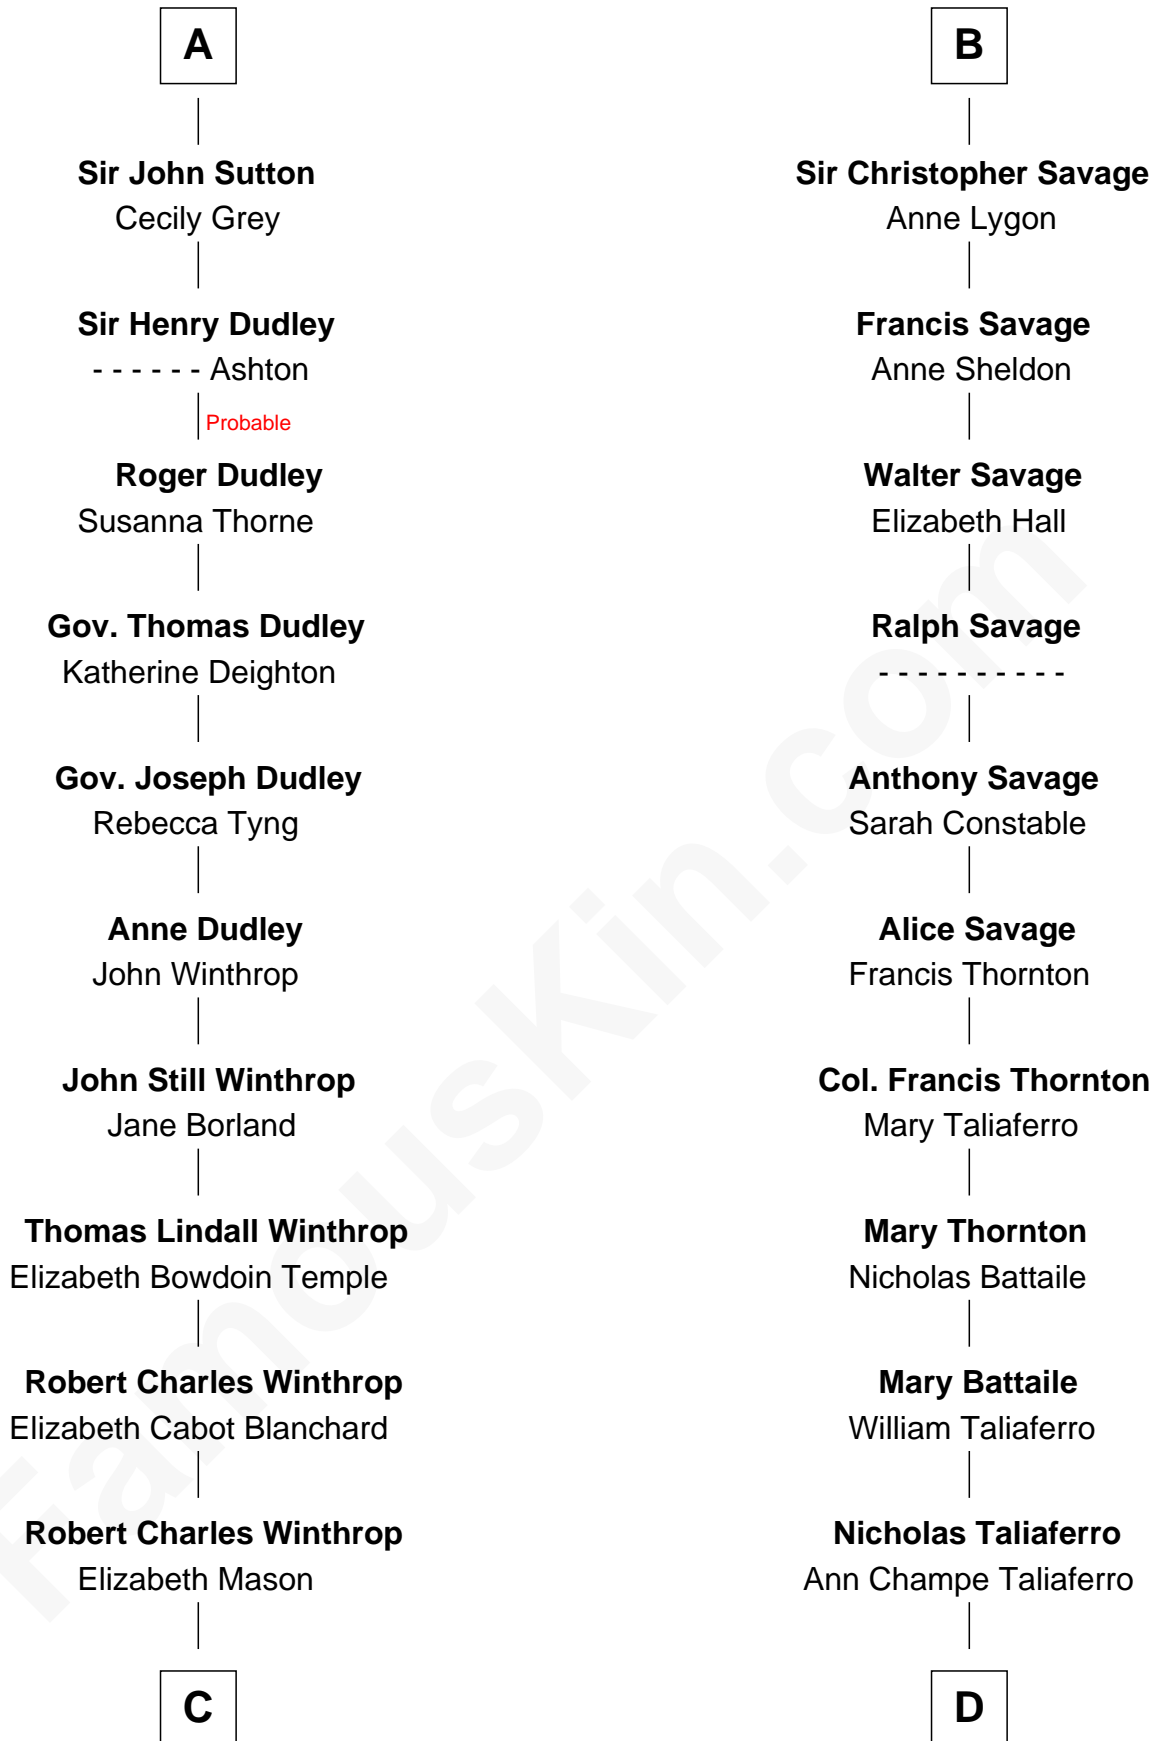

## Relationship Chart of

### John Kerry

68th U.S. Secretary of State

19th cousin 1 time removed of

**General George C. Marshall**  
*Author of "The Marshall Plan"*

**C**

**Margaret Tyndal Winthrop**

James Grant Forbes

**Rosemary Isabel Forbes**

Richard John Kerry

**John Kerry**

*68th U.S. Secretary of State*

**D**

**Matilda Battaile Taliaferro**

Martin Marshall

**William Champe Marshall**

Susan Myers