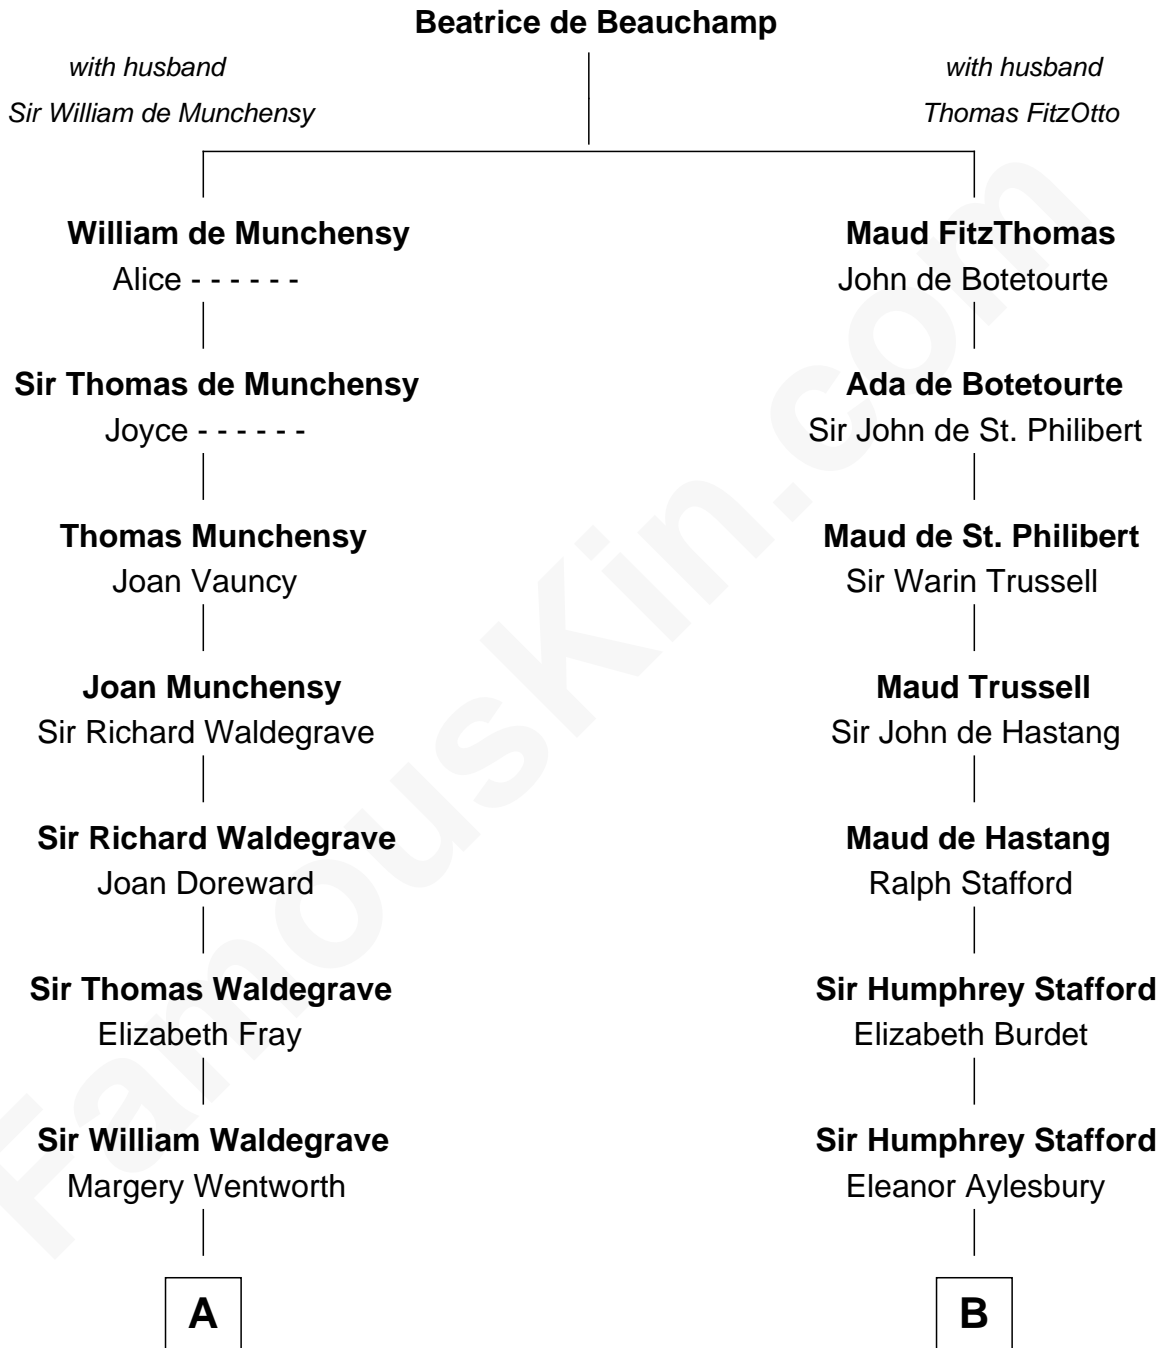

FamousKin.com Relationship Chart of John Kerry

68th U.S. Secretary of State

19th cousin 2 times removed of

Meriwether Lewis

Lewis and Clark Expedition

C

Sarah Ellen Francis
Robert Means Mason

Elizabeth Mason
Robert Charles Winthrop

Margaret Tyndal Winthrop
James Grant Forbes

Rosemary Isabel Forbes
Richard John Kerry

John Kerry
68th U.S. Secretary of State

D

Elizabeth Thornton
Thomas Meriwether

Lucy Meriwether
William Lewis

Meriwether Lewis
Lewis and Clark Expedition