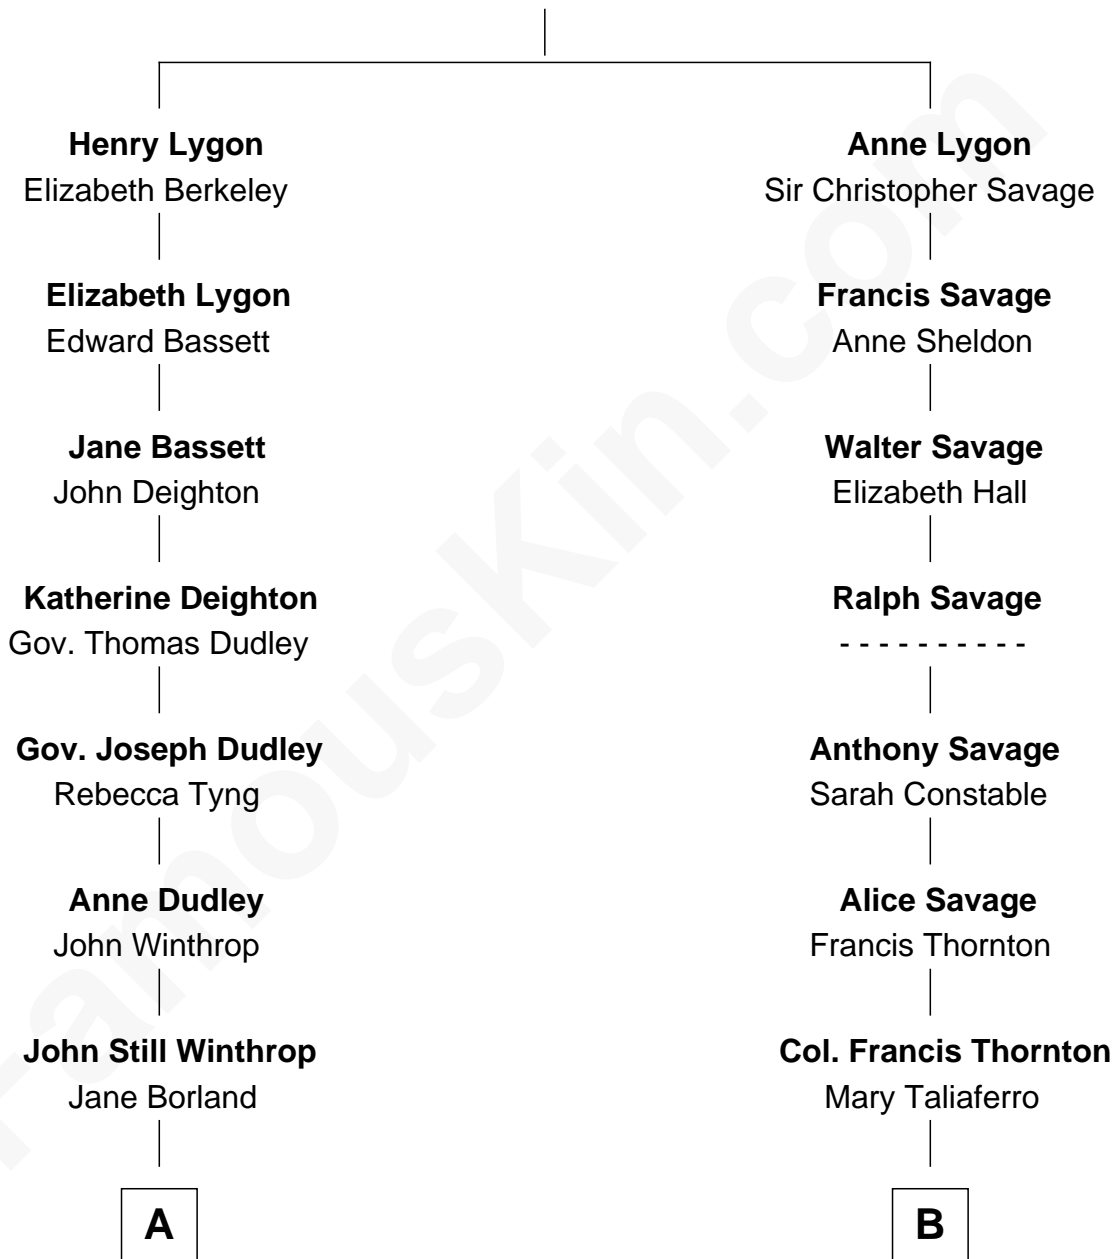

FamousKin.com Relationship Chart of

John Kerry

68th U.S. Secretary of State

9th cousin 3 times removed of

Meriwether Lewis

Lewis and Clark Expedition

Sir Richard Lygon

Margaret Greville

A

Thomas Lindall Winthrop
Elizabeth Bowdoin Temple

Robert Charles Winthrop
Elizabeth Cabot Blanchard

Robert Charles Winthrop
Elizabeth Mason

Margaret Tyndal Winthrop
James Grant Forbes

Rosemary Isabel Forbes
Richard John Kerry

John Kerry
68th U.S. Secretary of State

B

Elizabeth Thornton
Thomas Meriwether

Lucy Meriwether
William Lewis

Meriwether Lewis
Lewis and Clark Expedition

FamousKin.com