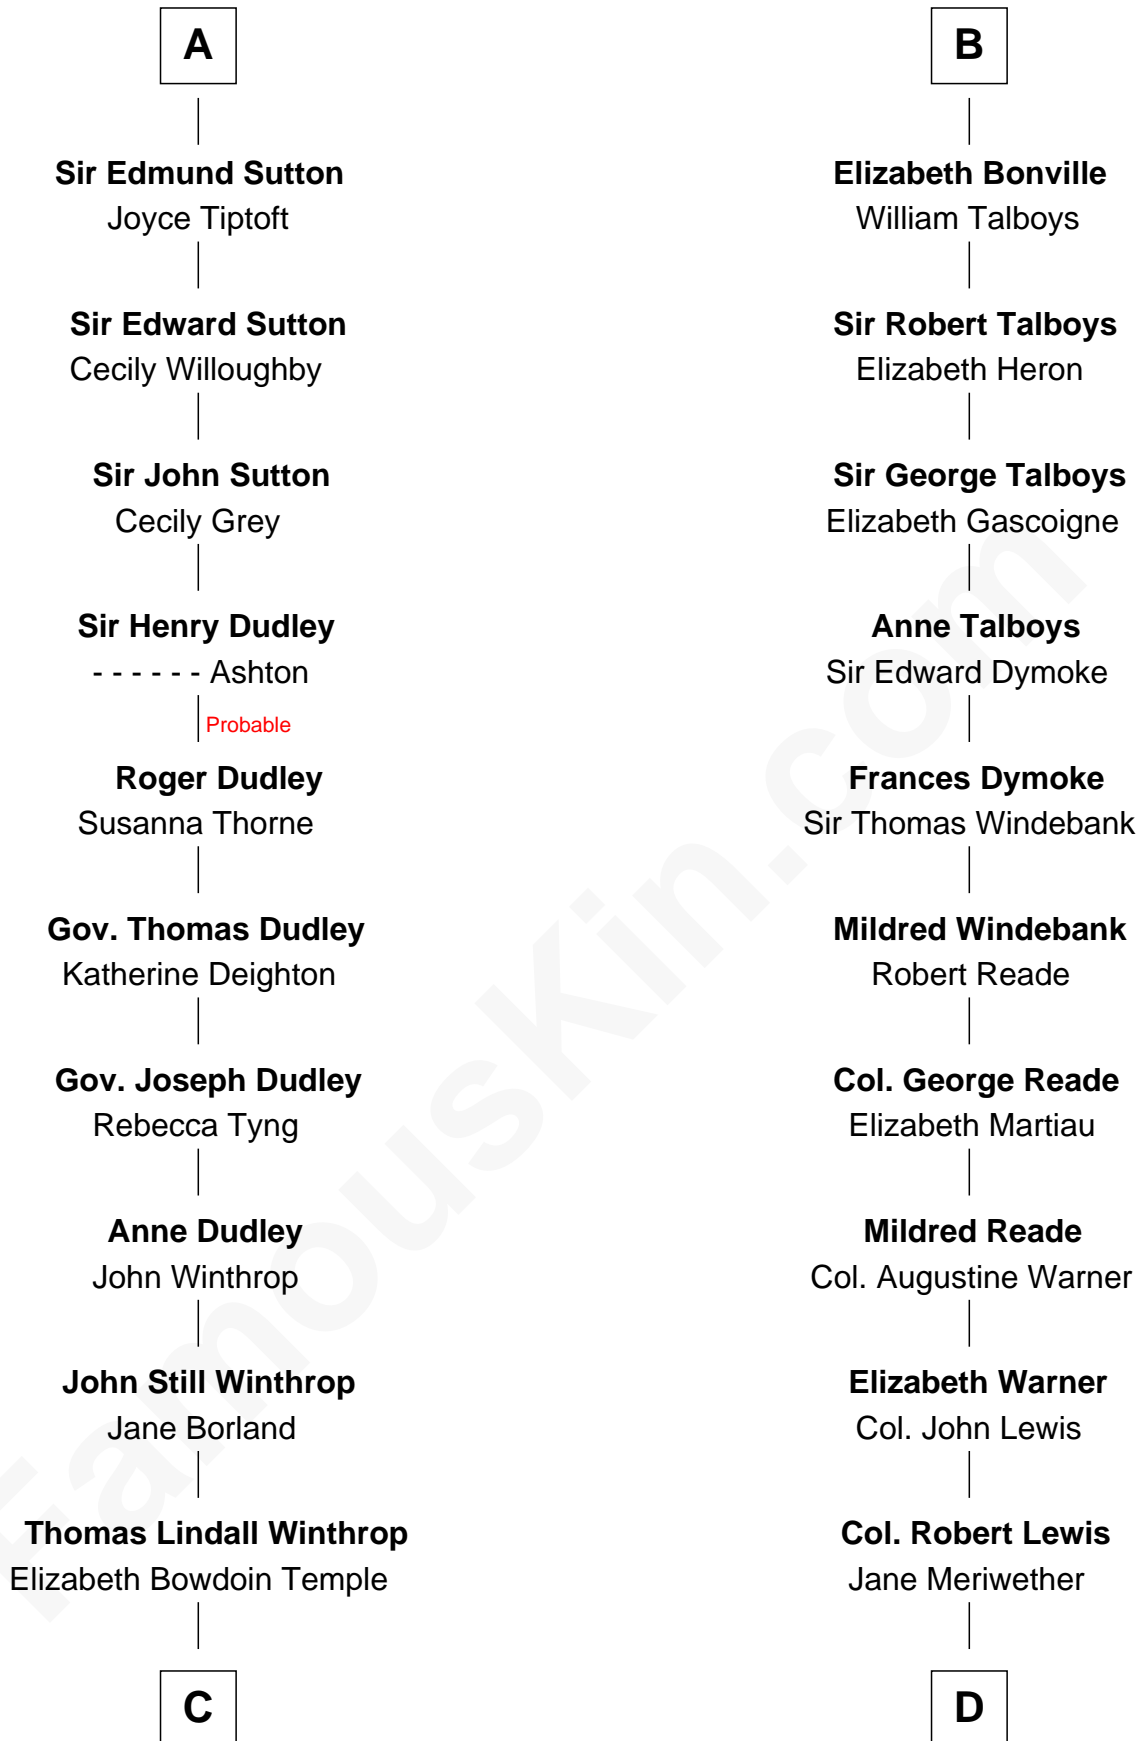

FamousKin.com

Relationship Chart of

John Kerry

68th U.S. Secretary of State

18th cousin 3 times removed of

Meriwether Lewis

Lewis and Clark Expedition

Sir Roger de Somery

C

Robert Charles Winthrop
Elizabeth Cabot Blanchard

Robert Charles Winthrop
Elizabeth Mason

Margaret Tyndal Winthrop
James Grant Forbes

Rosemary Isabel Forbes
Richard John Kerry

John Kerry
68th U.S. Secretary of State

D

William Lewis
Lucy Meriwether

Meriwether Lewis
Lewis and Clark Expedition

FamousKin.com